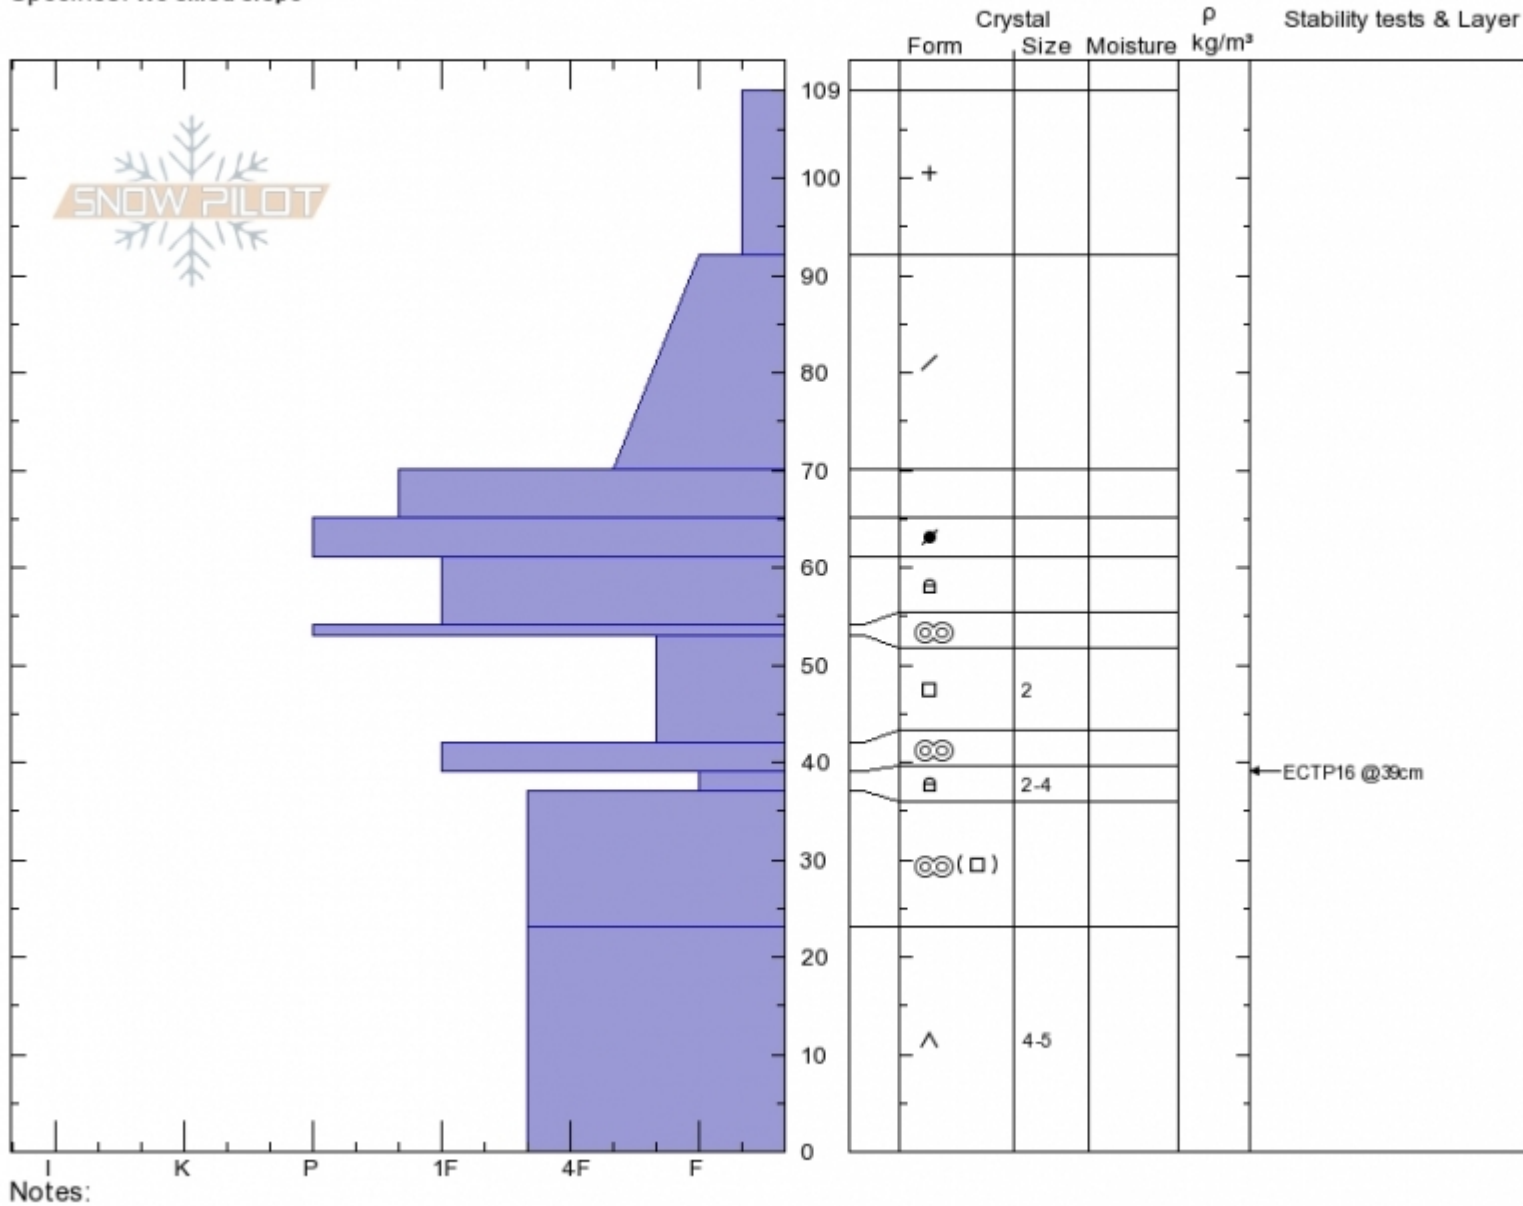

Arrowhead Bowl
Bridger Range
MT
 Elevation: **8600 ft**
 Aspect: **166°**
 Specifics: **We skied slope**

Ian Hoyer
01/16/2020 - 12:00pm
 Co-ord: **45.91912N, -110.97742W**
 Slope Angle: **30°**
 Wind Loading:

Stability: **Fair**
 Air Temperature:
 Sky Cover: **CLR**
 Precipitation: **NO**
 Wind: **Calm**

HS:109 Layer Notes:
 39-37cm:**Problematic layer**

Advisory Region
 Bridger Range
 Longitude
 -110.98W
 Latitude
 45.92N
 Bridger Range, 2020-01-21