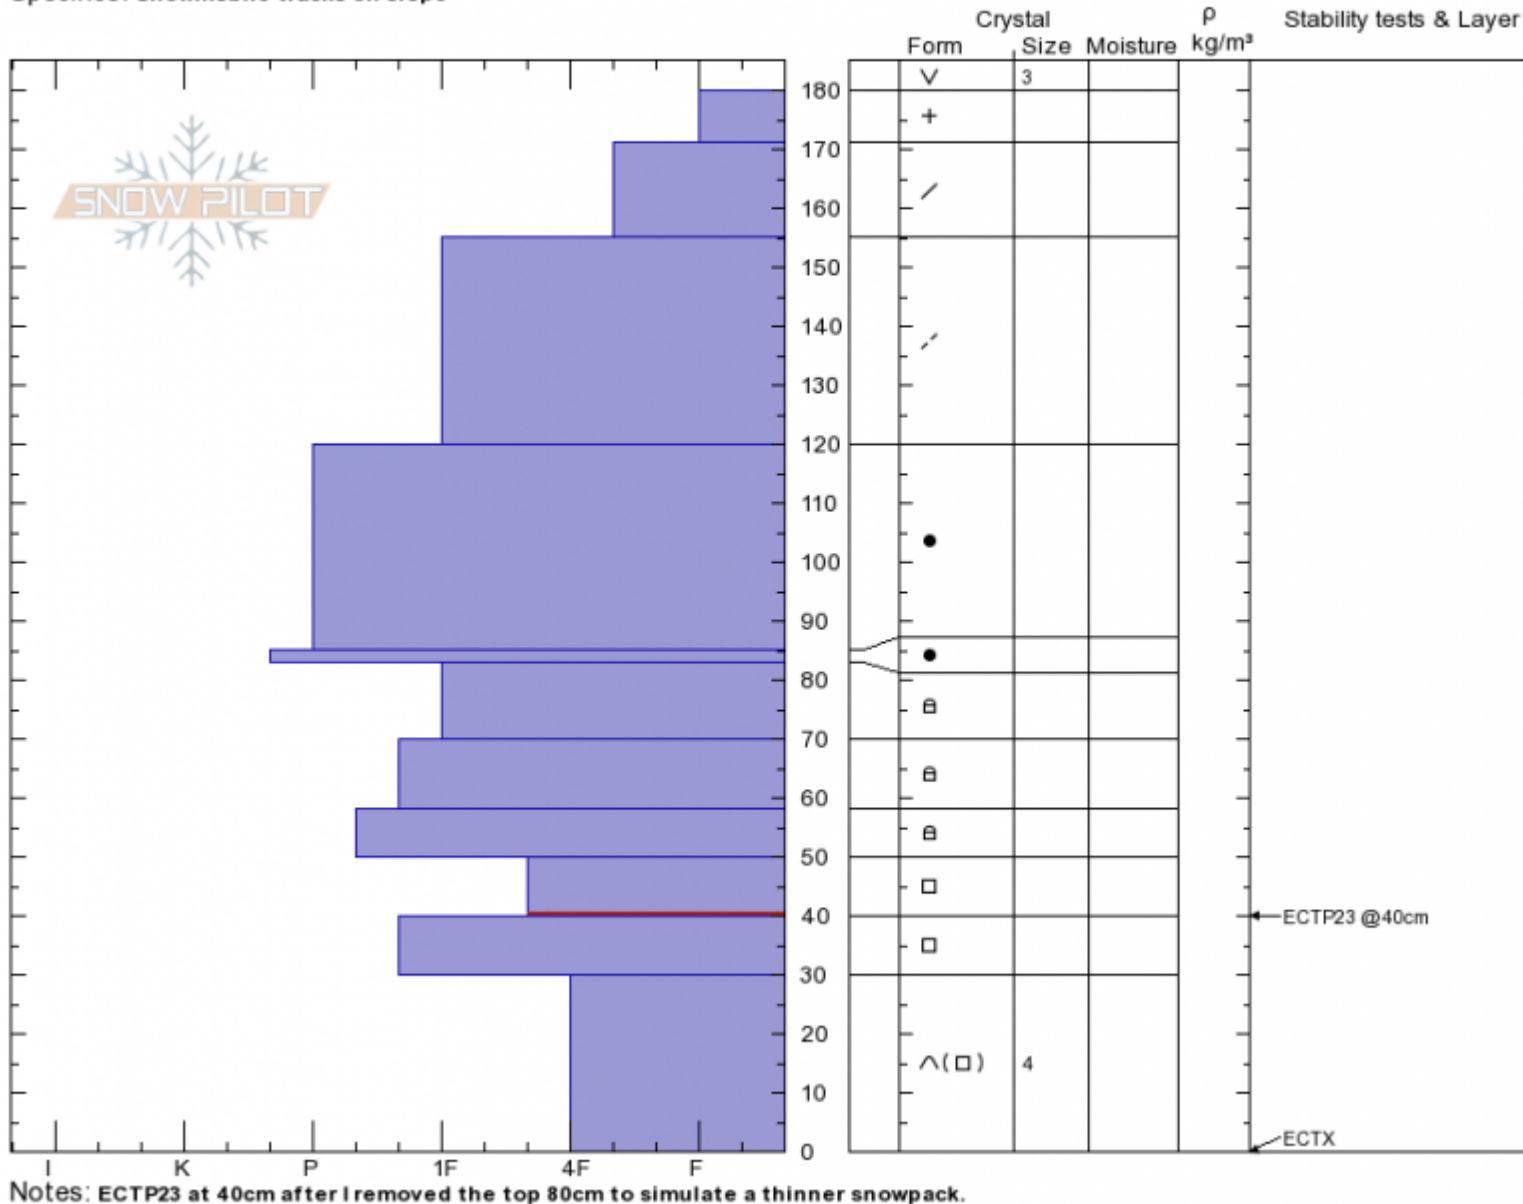

Abundance Ridge_low
 Cooke City
 MT
 Elevation: 9150 ft
 Aspect: 130°
 Specifics: Snowmobile tracks on slope

Doug Chabot-Admin
 01/20/2020 - 11:00am
 Co-ord: 45.06415N, -110.01765W
 Slope Angle: 22°
 Wind Loading: previous

Stability: **Good**
 Air Temperature: -2°C
 Sky Cover: **CLR**
 Precipitation: **NO**
 Wind:

HS:180 Layer Notes:
 50-40cm: **Problematic layer**

Advisory Region
 Cooke City
 Longitude
 -110.02W
 Latitude
 45.08N
 Cooke City, 2020-01-21