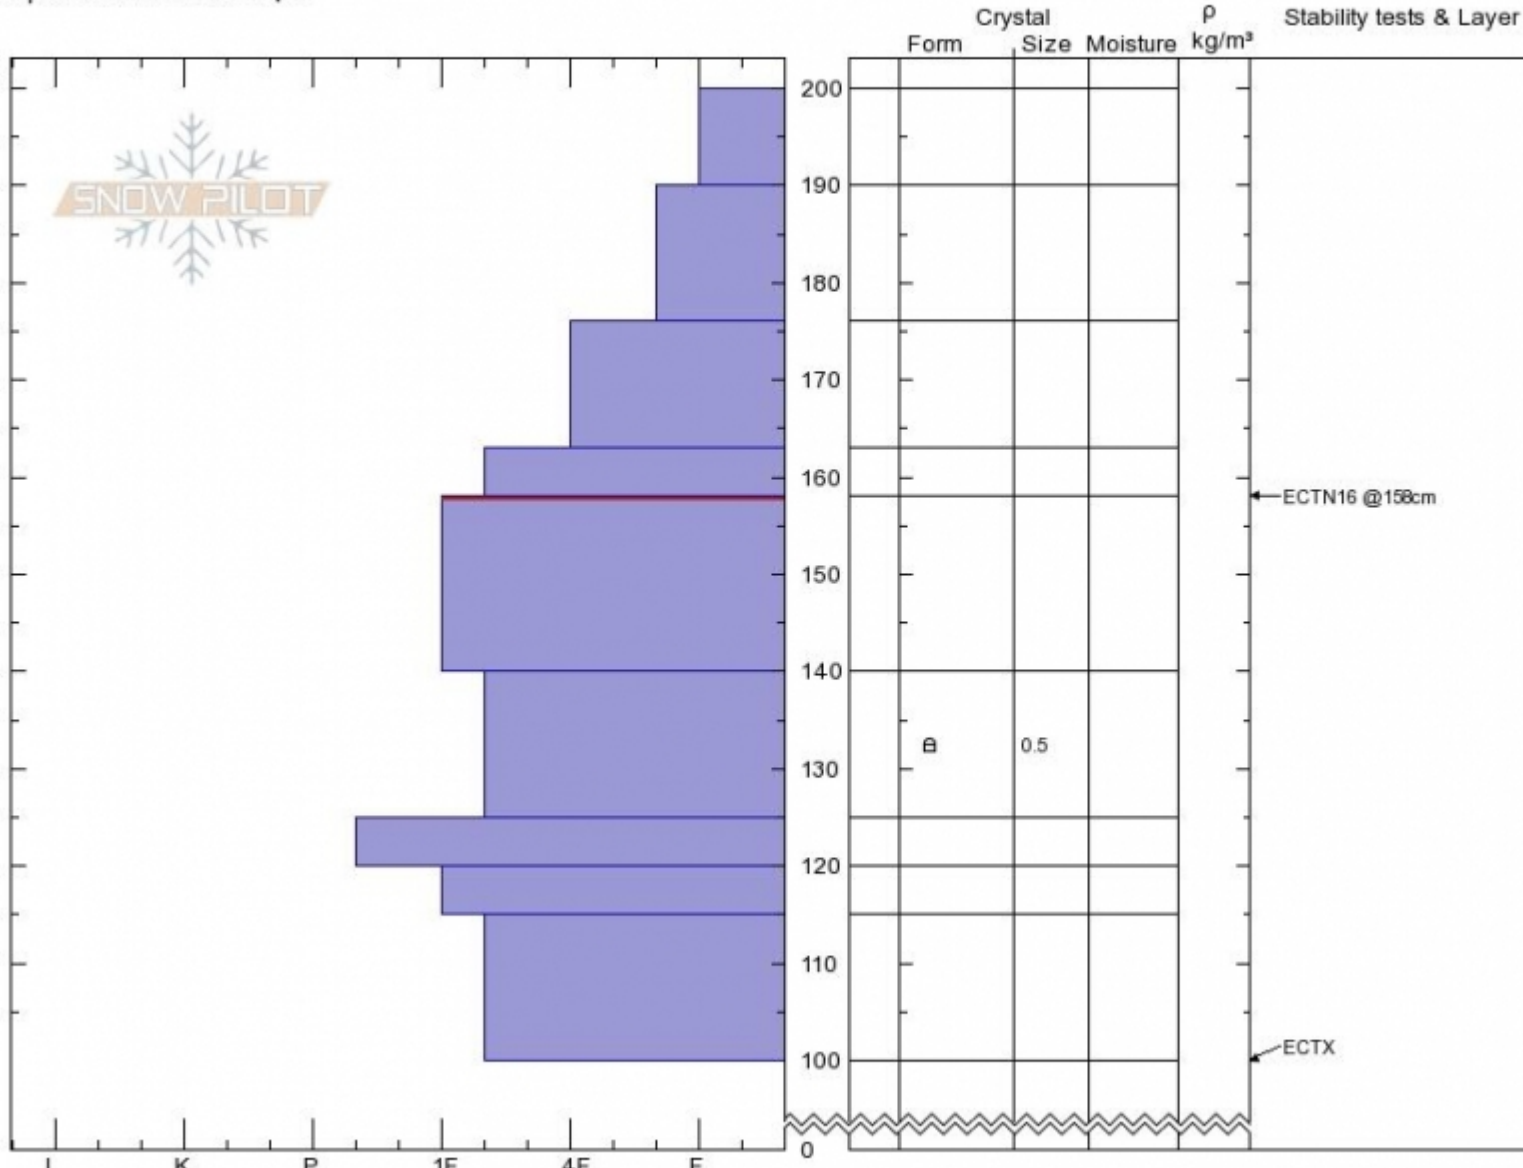

east Mt. Republic
Absaroka Range
MT
 Elevation: **9359 ft**
 Aspect: **60°**
 Specifics: **We skied slope**

Beau Fredlund
01/17/2020 - 11:00am
 Co-ord: **45.00539N, -109.94383E**
 Slope Angle: **27°**
 Wind Loading:

Stability:
 Air Temperature:
 Sky Cover:
 Precipitation: **S1**
 Wind: **W Moderate**

HS:200 Layer Notes:
 158-140cm: **Problematic layer**

Notes: Great looking snowpack in this location. Fairly widespread wind effect above 9700' from moderate to strong SWerly winds Jan. 1 of light snow on top of that wind effect. No collapsing. Minor cracking in exposed, ridgeline locations.

Advisory Region
 Cooke City
 Longitude
 -109.96W
 Latitude
 45.00N
 Cooke City, 2020-01-18