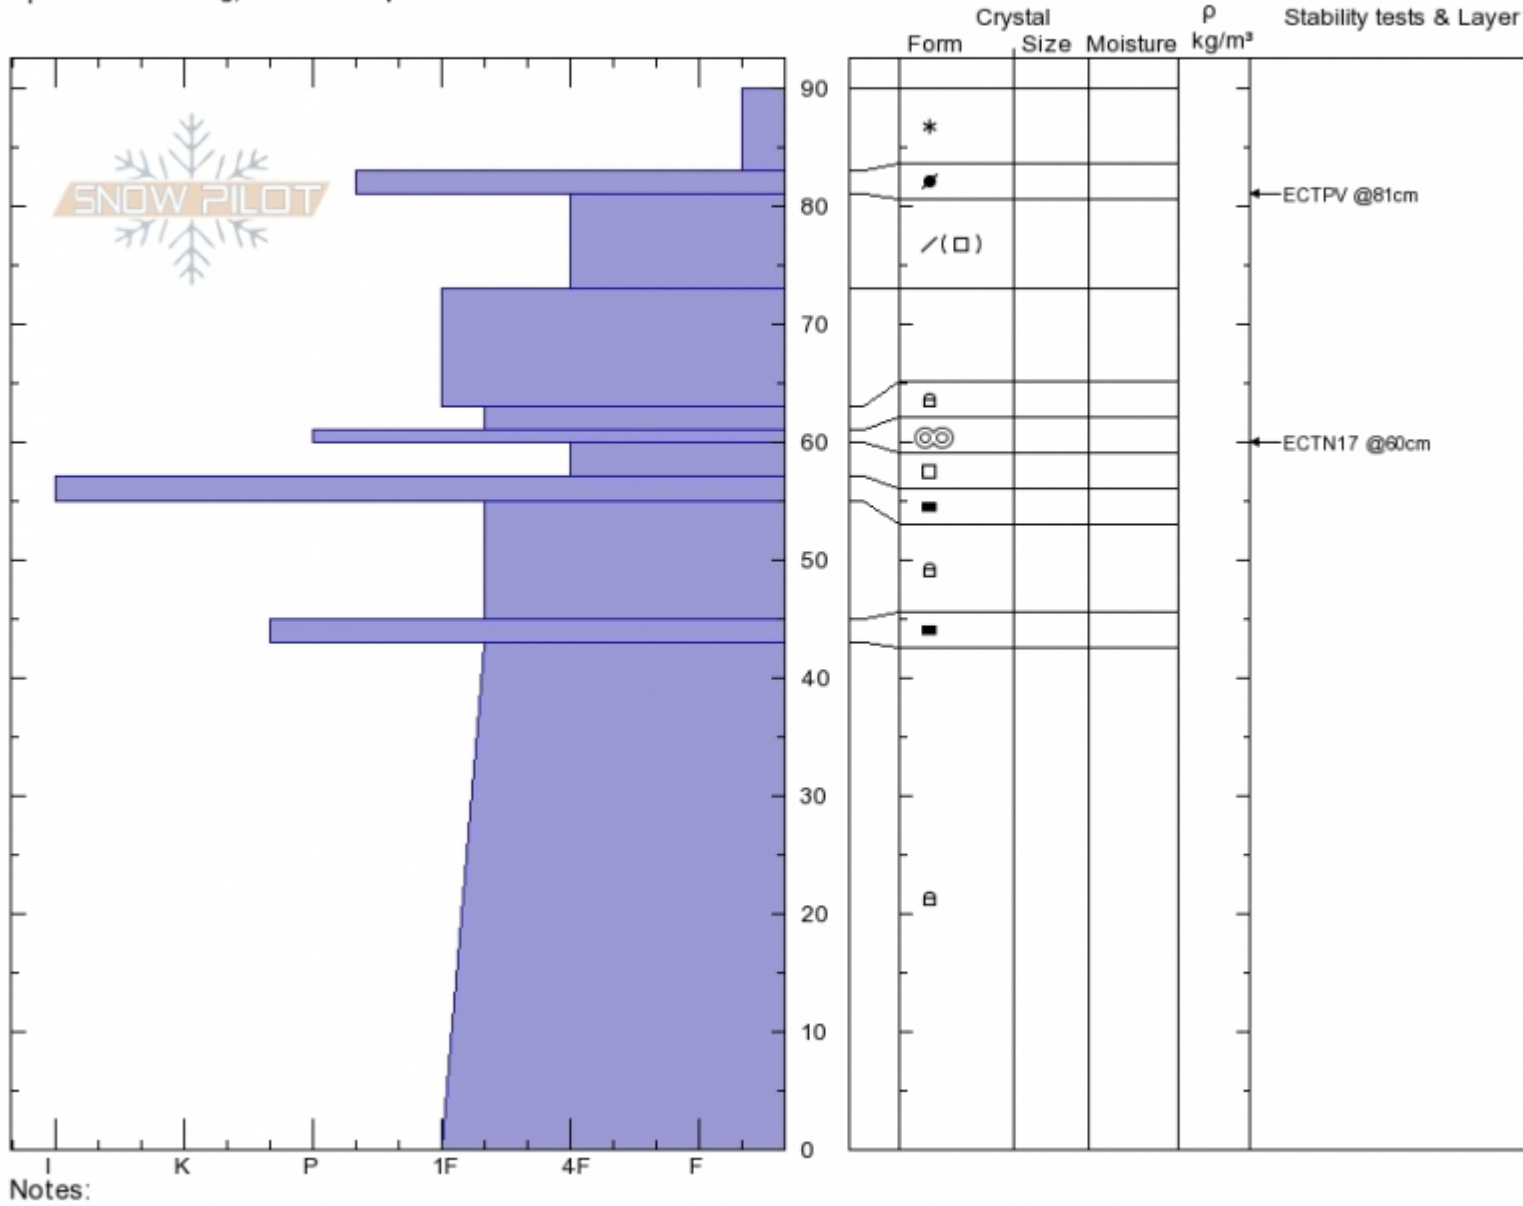

Fairy Lake/Pomp Pk.
 Bridger Range
 MT
 Elevation: 8406 ft
 Aspect: 80°
 Specifics: Cracking; We skied slope

Alex Marienthal
 12/29/2019 - 10:34am
 Co-ord: 45.90768N, -110.96999W
 Slope Angle: 35°
 Wind Loading:

Stability: Good
 Air Temperature:
 Sky Cover: BKN
 Precipitation: S-1
 Wind: Calm

HS:90 Layer Notes:

Advisory Region
 Bridger Range
 Longitude
 -110.96W
 Latitude
 45.90N

Forecast link: [GNFAC Avalanche Forecast for Tue Dec 31, 2019](#)
 Bridger Range, 2019-12-29