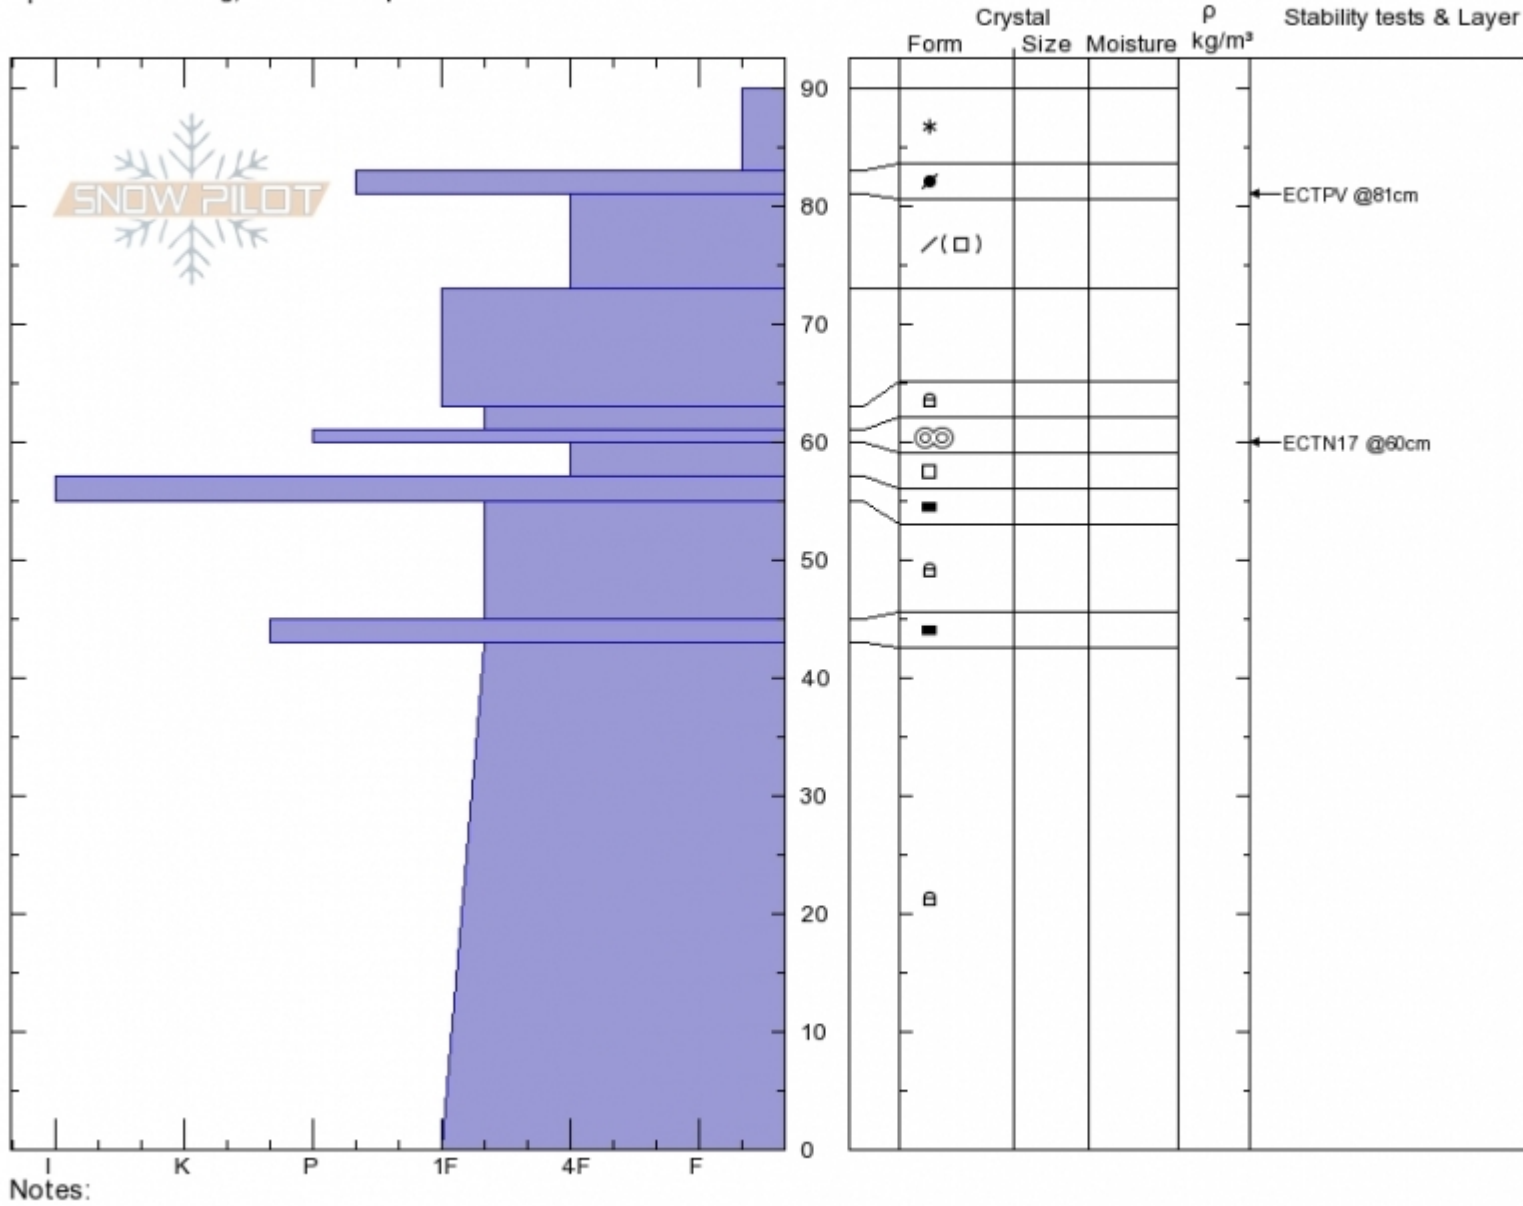

Fairy Lake/Pomp Pk.
 Bridger Range
 MT
 Elevation: 8406 ft
 Aspect: 80°
 Specifics: Cracking; We skied slope

Alex Marienthal
 12/29/2019 - 10:34am
 Co-ord: 45.90768N, -110.96999W
 Slope Angle: 35°
 Wind Loading:

Stability: **Good**
 Air Temperature:
 Sky Cover: **BKN**
 Precipitation: **S-1**
 Wind: **Calm**

HS:90 Layer Notes:

Advisory Region
 Bridger Range
 Longitude
 -110.96W
 Latitude
 45.90N

Forecast link: [GNFAC Avalanche Forecast for Tue Dec 31, 2019](#)
 Bridger Range, 2019-12-29