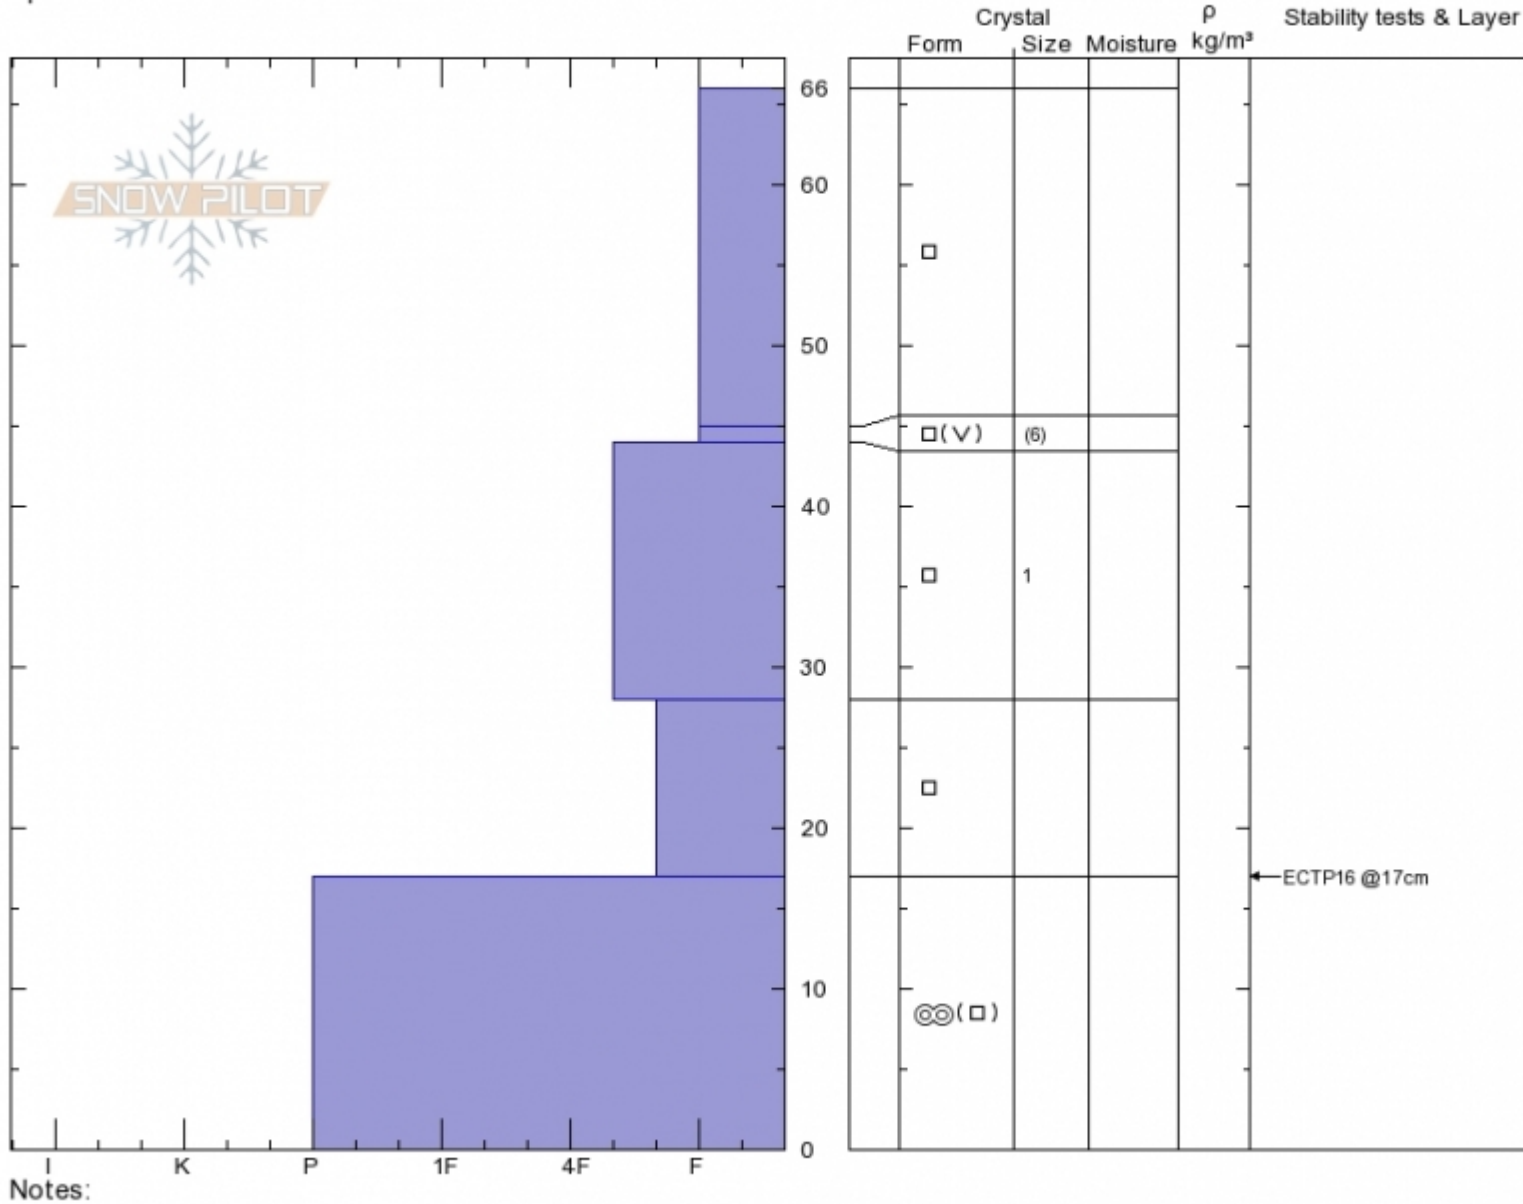

Wilderness Boundary  
 Madison Range-S  
 MT  
 Elevation: 8800 ft  
 Aspect: 260°  
 Specifics:

Ian Hoyer  
 12/23/2019 - 12:00pm  
 Co-ord: 44.97668N, -111.35960W  
 Slope Angle: 25°  
 Wind Loading: no

Stability: Fair  
 Air Temperature:  
 Sky Cover: BKN  
 Precipitation: NO  
 Wind: SW Calm

HS:66 Layer Notes:  
 28-17cm: Problematic layer

Advisory Region  
 Southern Madison  
 Longitude  
 -111.27W  
 Latitude  
 45.06N

Forecast link: [GNFAC Avalanche Forecast for Tue Dec 24, 2019](#)  
 Southern Madison, 2019-12-23