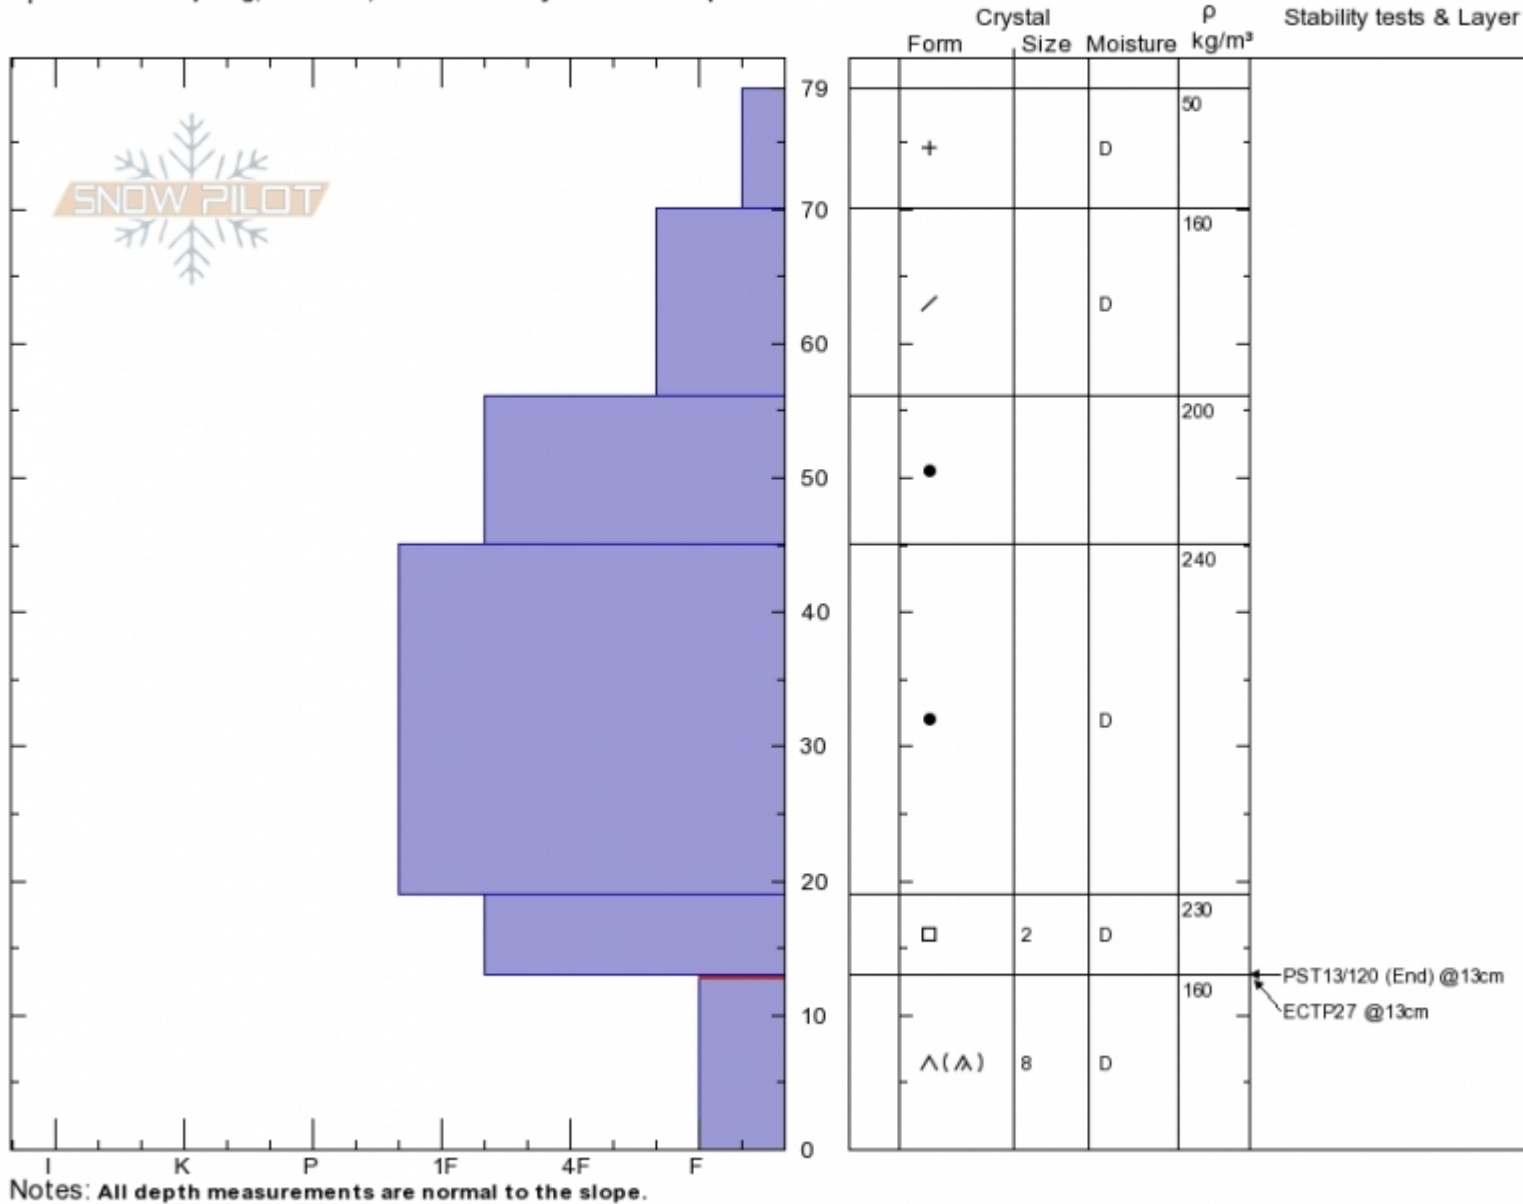

Lionhead Ski Hill  
 Henry Mtns  
 MT  
 Elevation: 2402 m  
 Aspect: 70°  
 Specifics: Collapsing, localized; Recent activity on similar slopes

Karl Birkeland  
 12/17/2019 - 12:30pm  
 Co-ord: 44.70095N, -111.29160W  
 Slope Angle: 26°  
 Wind Loading: no

Stability: **Poor**  
 Air Temperature:  
 Sky Cover: **BKN**  
 Precipitation: **NO**  
 Wind: **Calm**

HS:79 Layer Notes:  
 13-0cm: **Problematic layer**

Advisory Region  
 Lionhead Range  
 Longitude  
 -111.29W  
 Latitude  
 44.70N

Forecast link: [GNFAC Avalanche Forecast for Wed Dec 18, 2019](#)  
 Lionhead Range, 2019-12-18