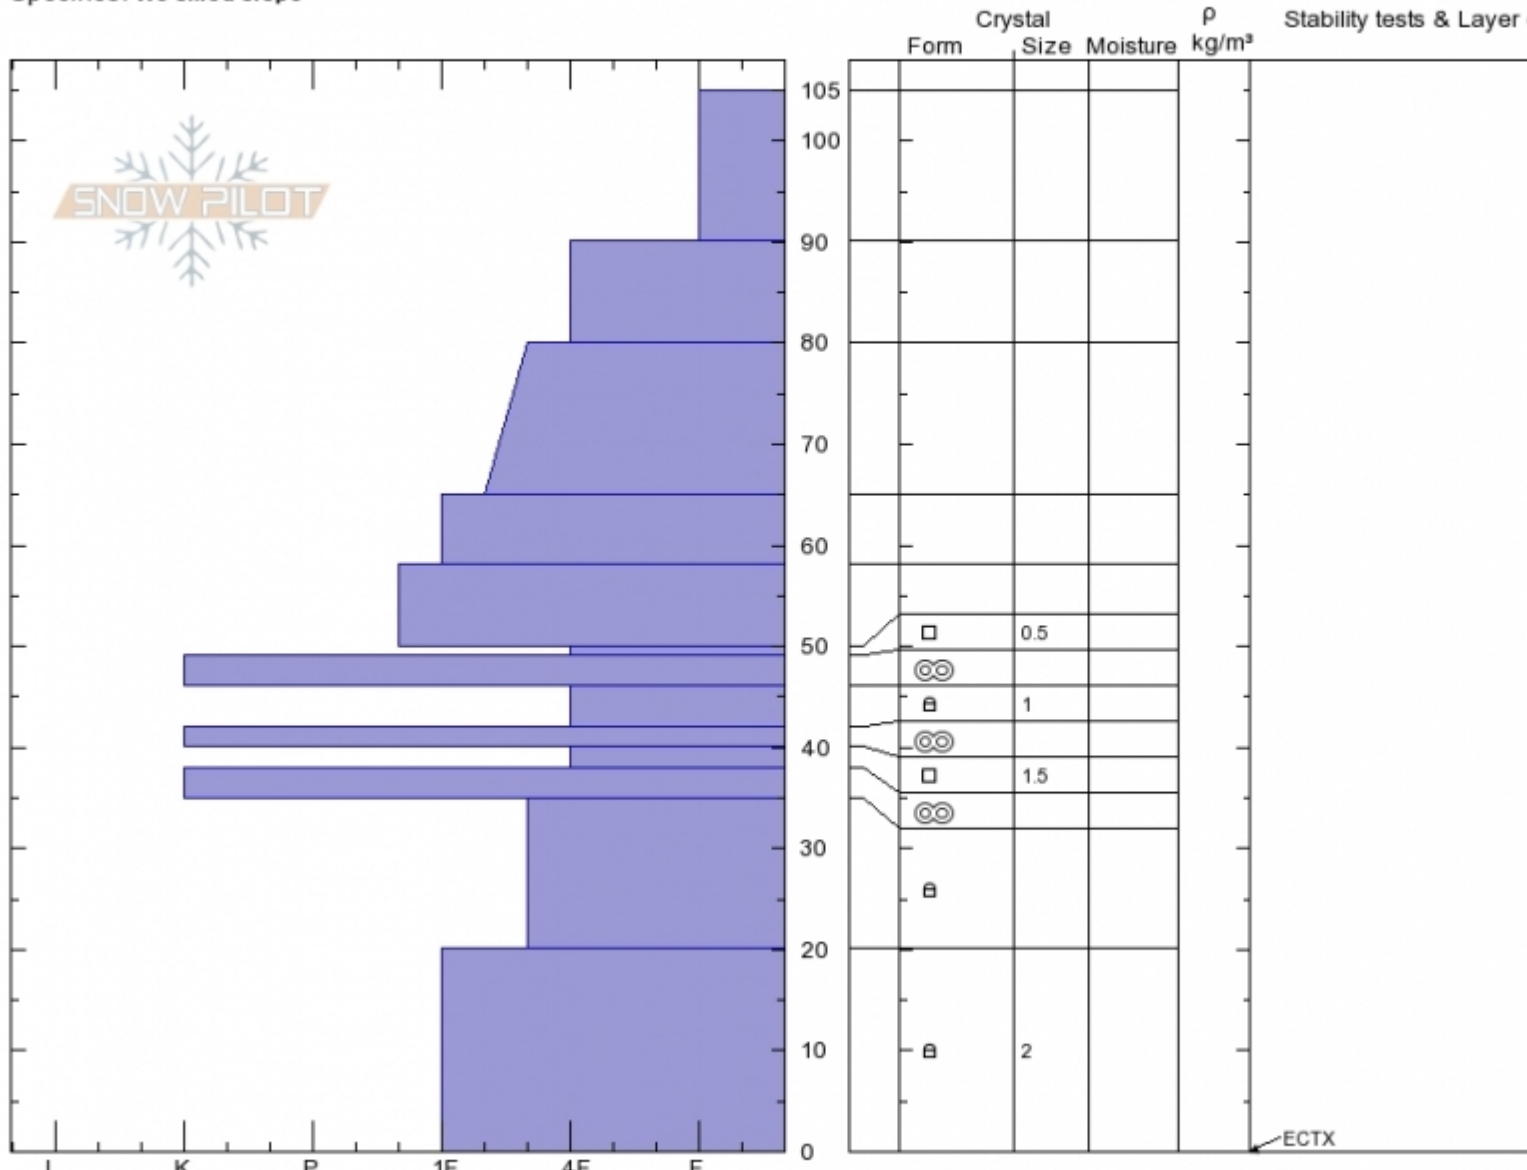

east Mt. Republic
Absaroka Range
MT
 Elevation: **9378 ft**
 Aspect: **108°**
 Specifics: **We skied slope**

Beau Fredlund
12/17/2019 - 11:00am
 Co-ord: **45.00537N, -109.94428E**
 Slope Angle: **29°**
 Wind Loading:

Stability:
 Air Temperature:
 Sky Cover: **BKN**
 Precipitation: **NO**
 Wind: **SW**

HS:105 Layer Notes:
 50-49cm: **Problematic layer**

Notes: Localized wind effect, and drifts that were pencil hard and were sensitive to the weight of a skier, in areas along the NE ridge (f... winds). These areas did not appear to be widespread. One natural avalanche observed on an upper elevation east/NE aspect ne... left of the Fin. The avalanche appeared to have started from a cornice fall.

Advisory Region
 Cooke City
 Longitude
 -109.96W
 Latitude
 45.00N

Avalanche Details: [The Fin Avalanche](#)
 Cooke City, 2019-12-18