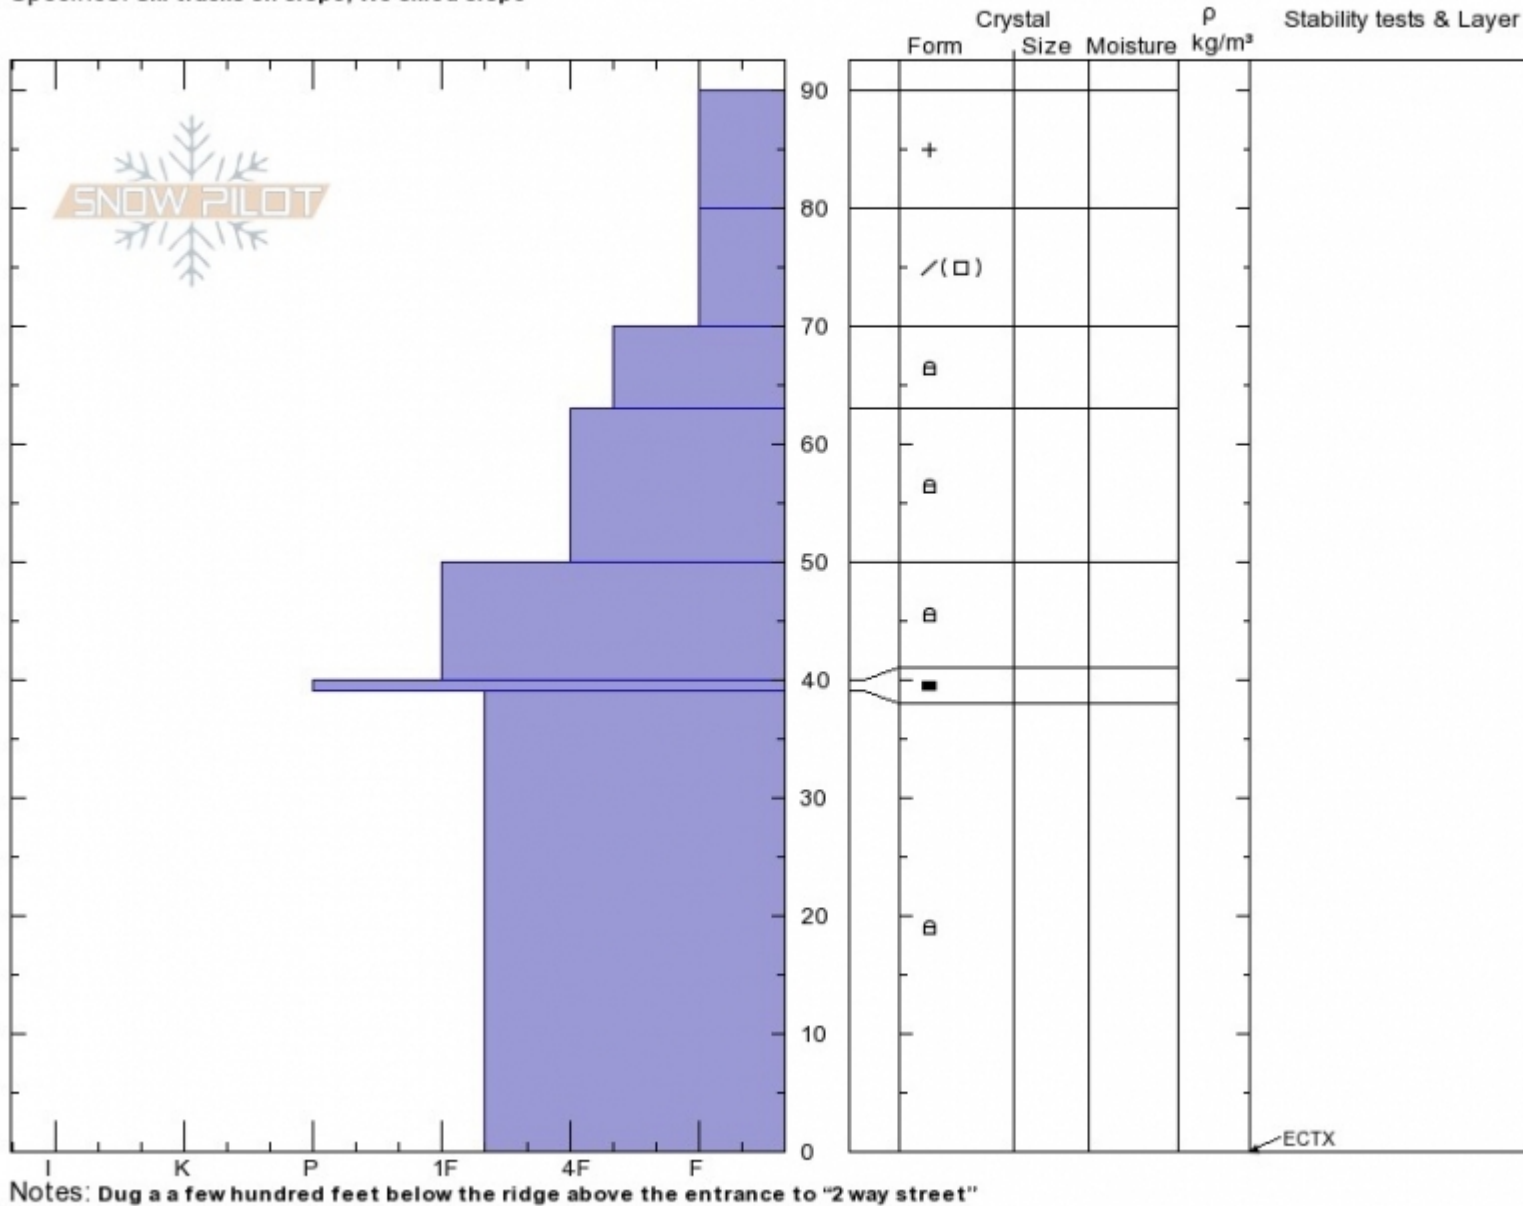

**Bridger Bowl**  
**Bridger Range**  
**MT**  
 Elevation: **8259 ft**  
 Aspect: **90°**  
 Specifics: **Ski tracks on slope; We skied slope**

**Spencer Jonas**  
**12/01/2019 - 11:30am**  
 Co-ord: **45.81974N, -110.92818W**  
 Slope Angle:  
 Wind Loading:

Stability:  
 Air Temperature:  
 Sky Cover: **FEW**  
 Precipitation: **NO**  
 Wind:

**HS:90**    Layer Notes:  
 80-70cm: **Problematic layer**

Advisory Region  
 Bridger Range  
 Longitude  
 -110.92W  
 Latitude  
 45.82N

**Avalanche Details:** [Natural and human triggered wind slabs in the Bridger Range](#)  
 Bridger Range, 2019-12-01