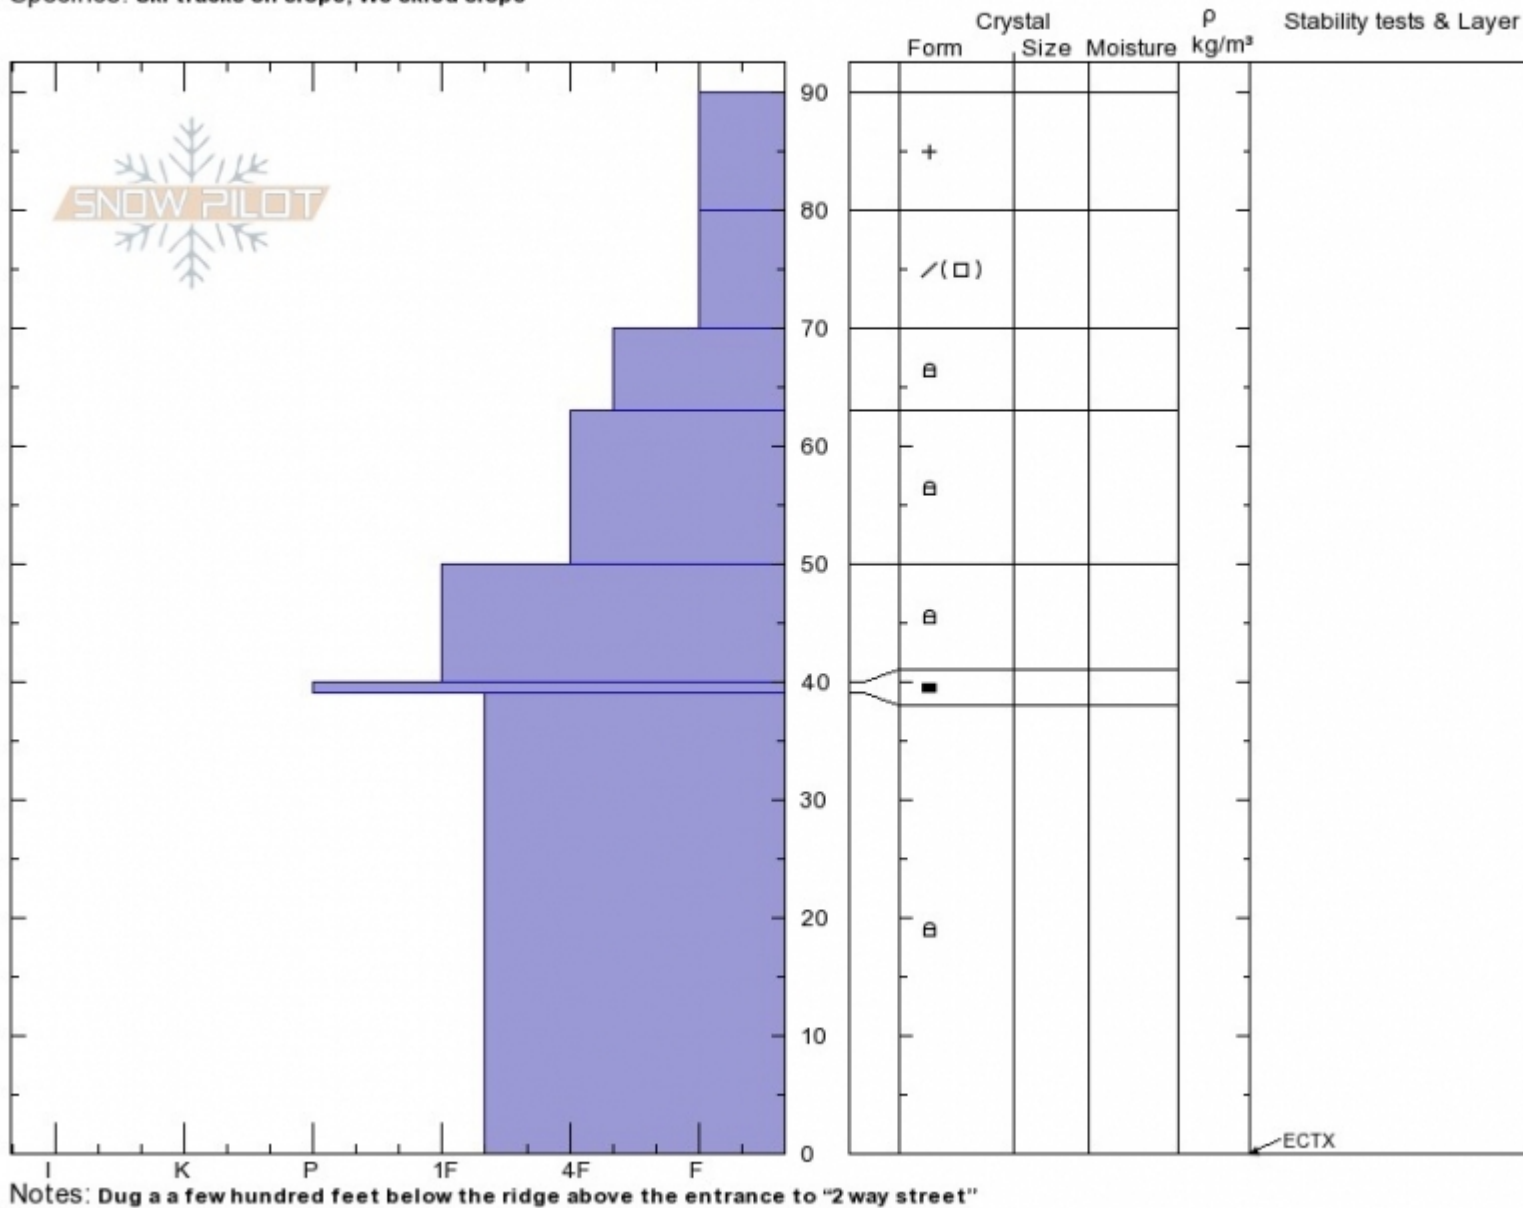

**Bridger Bowl**  
**Bridger Range**  
**MT**  
 Elevation: **8259 ft**  
 Aspect: **90°**  
 Specifics: **Ski tracks on slope; We skied slope**

**Spencer Jonas**  
**12/01/2019 - 11:30am**  
 Co-ord: **45.81974N, -110.92818W**  
 Slope Angle:  
 Wind Loading:

Stability:  
 Air Temperature:  
 Sky Cover: **FEW**  
 Precipitation: **NO**  
 Wind:

**HS:90**    Layer Notes:  
 80-70cm: **Problematic layer**

Advisory Region  
 Bridger Range  
 Longitude  
 -110.92W  
 Latitude  
 45.82N

**Avalanche Details:** [Natural and human triggered wind slabs in the Bridger Range](#)  
 Bridger Range, 2019-12-01