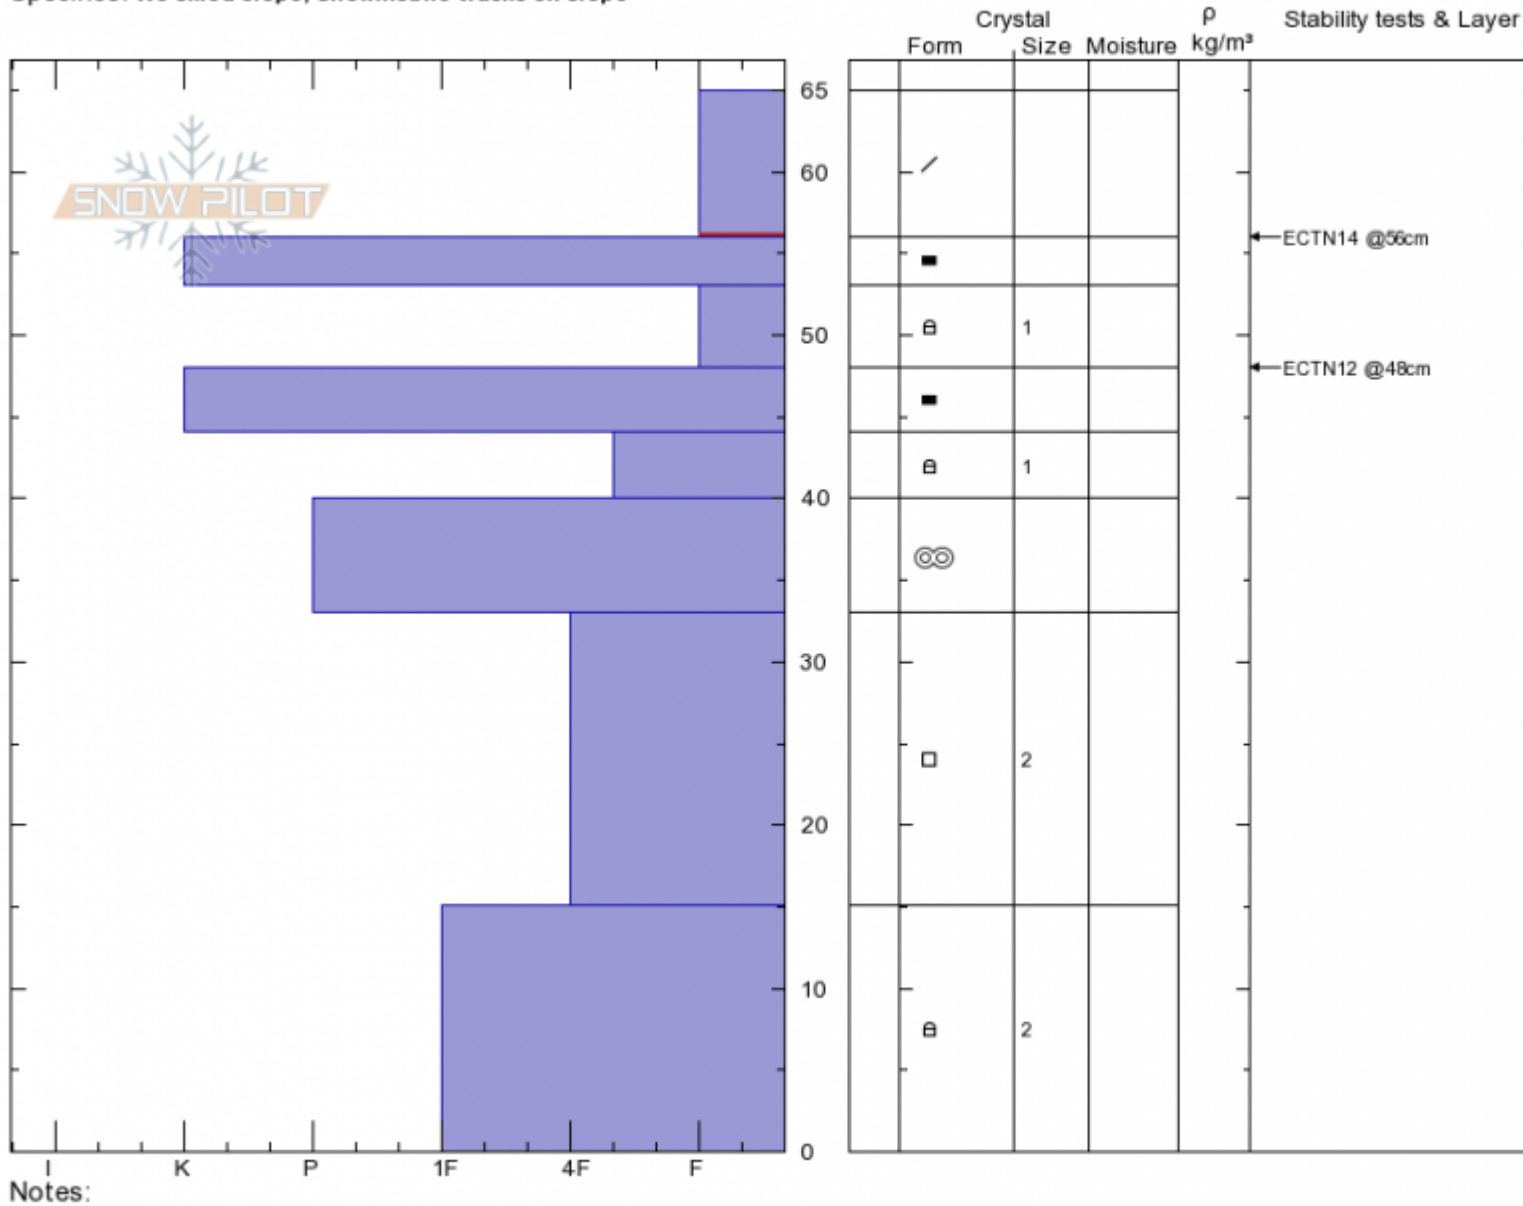

Marty's  
 Cooke City  
 MT  
 Elevation: 9758 ft  
 Aspect: SW  
 Specifics: We skied slope; Snowmobile tracks on slope

Doug Chabot-Admin  
 11/27/2019 - 10:30am  
 Co-ord: 45.04834N, -109.94609W  
 Slope Angle: 33°  
 Wind Loading: previous

Stability: **Good**  
 Air Temperature: -14°C  
 Sky Cover: **OVC**  
 Precipitation: **NO**  
 Wind:

HS:65  
 Layer Notes:  
 65-56cm: **Problematic layer**

Advisory Region  
 Cooke City  
 Longitude  
 -109.96W  
 Latitude  
 45.05N