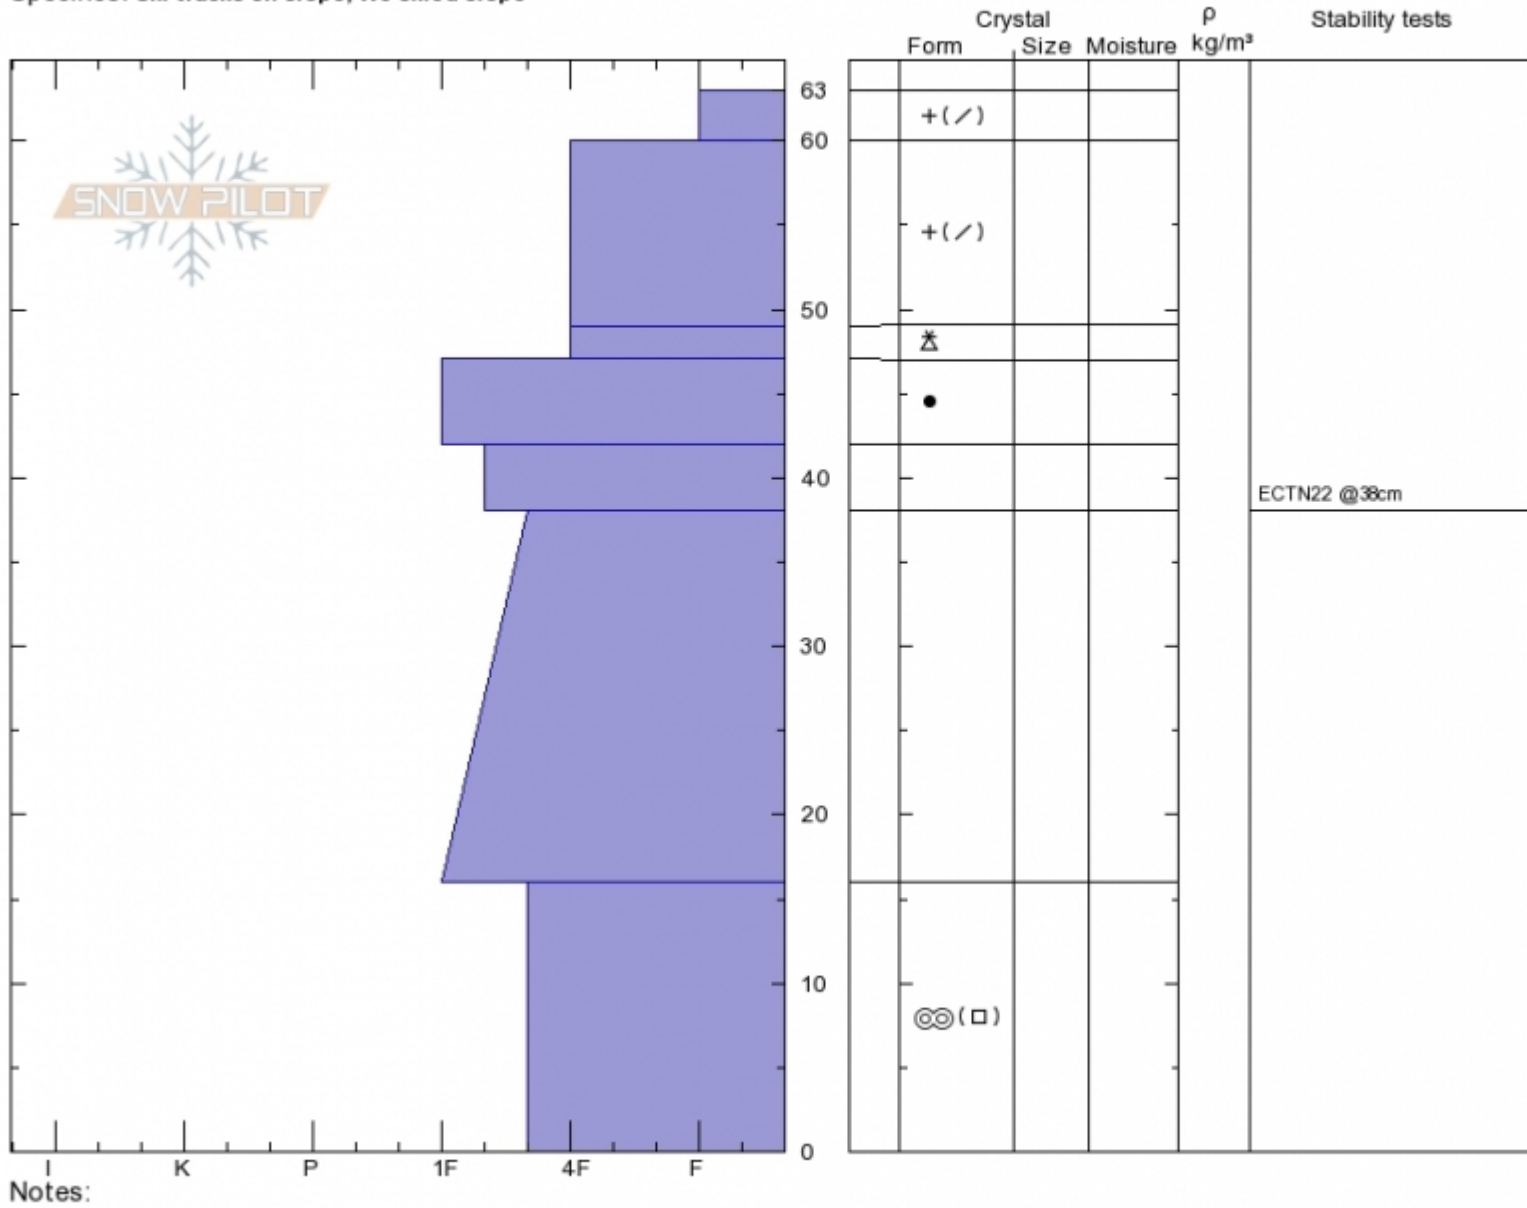

**Lower Reefer Chute**  
**Bridger Range**  
**MT**  
 Elevation: **8082 ft**  
 Aspect: **20°**  
 Specifics: **Ski tracks on slope; We skied slope**

**Alex Marienthal**  
**10/27/2019 - 11:15am**  
 Co-ord: **45.82920N, -110.93093W**  
 Slope Angle: **32°**  
 Wind Loading: **no**

Stability: **Good**  
 Air Temperature: **-17°C**  
 Sky Cover: **BKN**  
 Precipitation: **S-1**  
 Wind: **W Light Breeze**

HS:**63**  
 Stability Test Notes

Layer No

Advisory Region  
 Bridger Range  
 Longitude  
 -110.93W  
 Latitude  
 45.83N