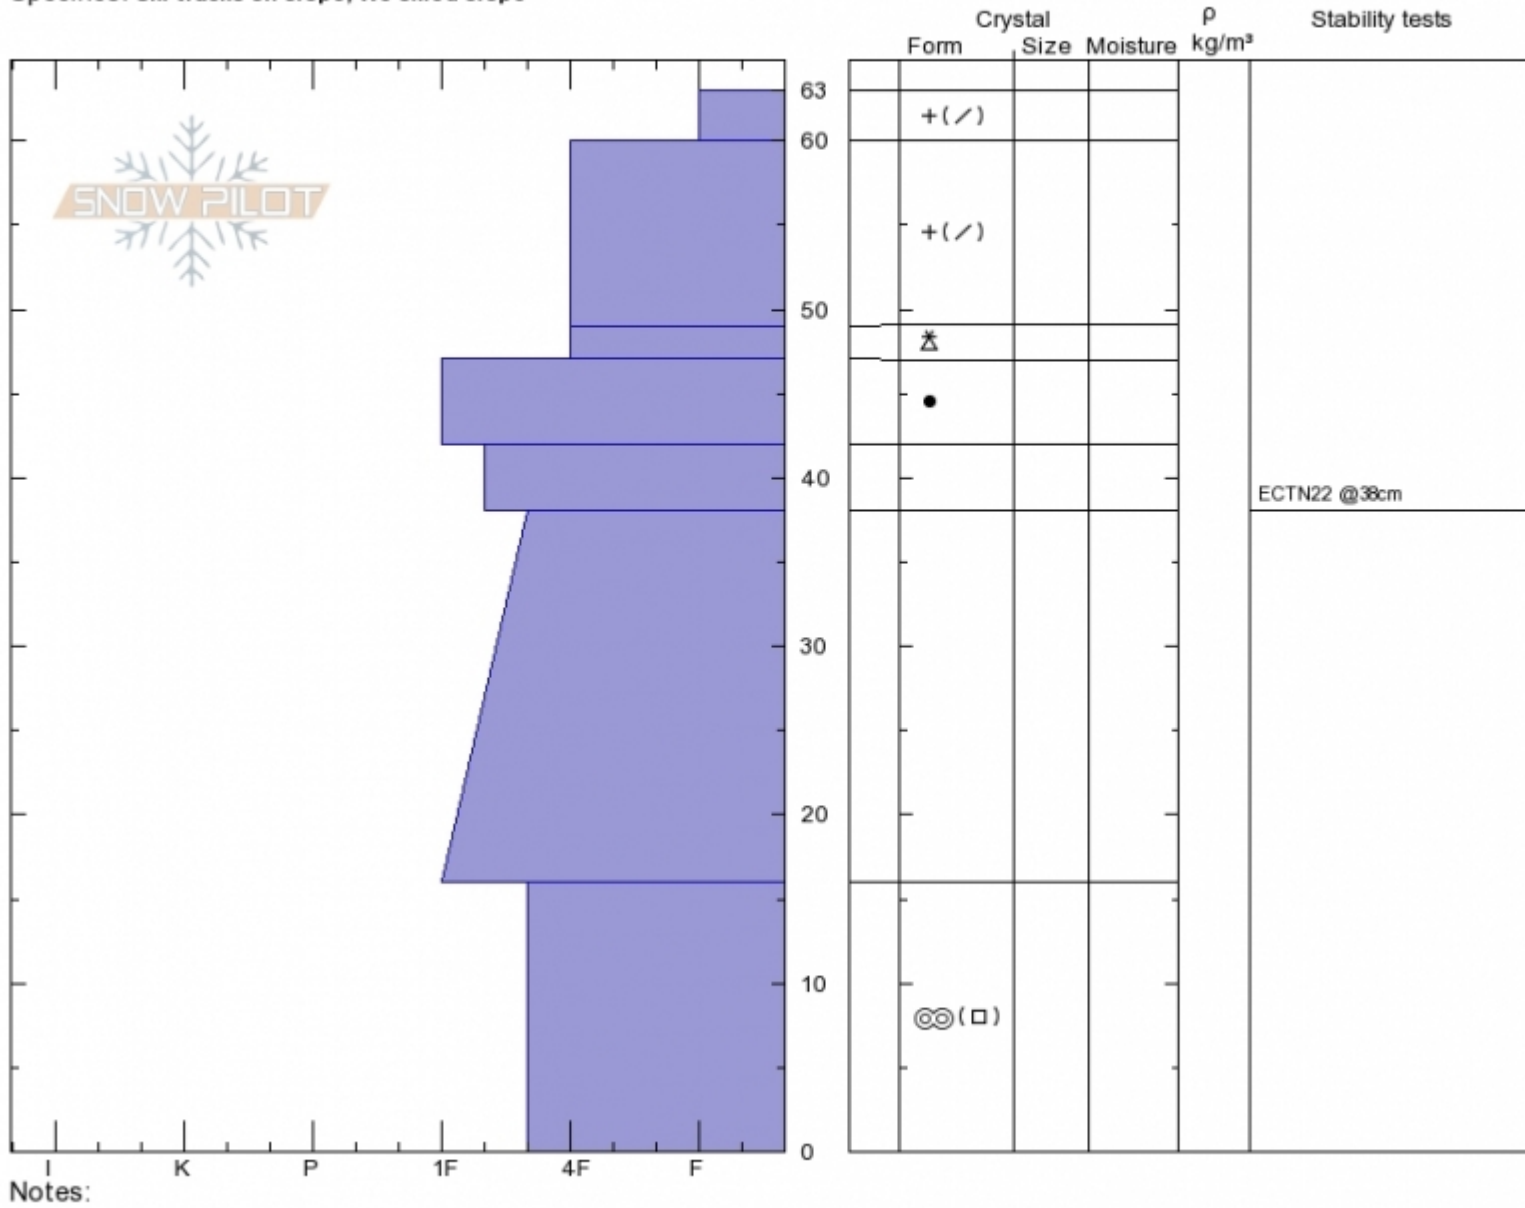

**Lower Reefer Chute**  
**Bridger Range**  
**MT**  
 Elevation: **8082 ft**  
 Aspect: **20°**  
 Specifics: **Ski tracks on slope; We skied slope**

**Alex Marienthal**  
**10/27/2019 - 11:15am**  
 Co-ord: **45.82920N, -110.93093W**  
 Slope Angle: **32°**  
 Wind Loading: **no**

Stability: **Good**  
 Air Temperature: **-17°C**  
 Sky Cover: **BKN**  
 Precipitation: **S-1**  
 Wind: **W Light Breeze**

HS:**63**  
 Stability Test Notes

Layer No

Advisory Region  
 Bridger Range  
 Longitude  
 -110.93W  
 Latitude  
 45.83N