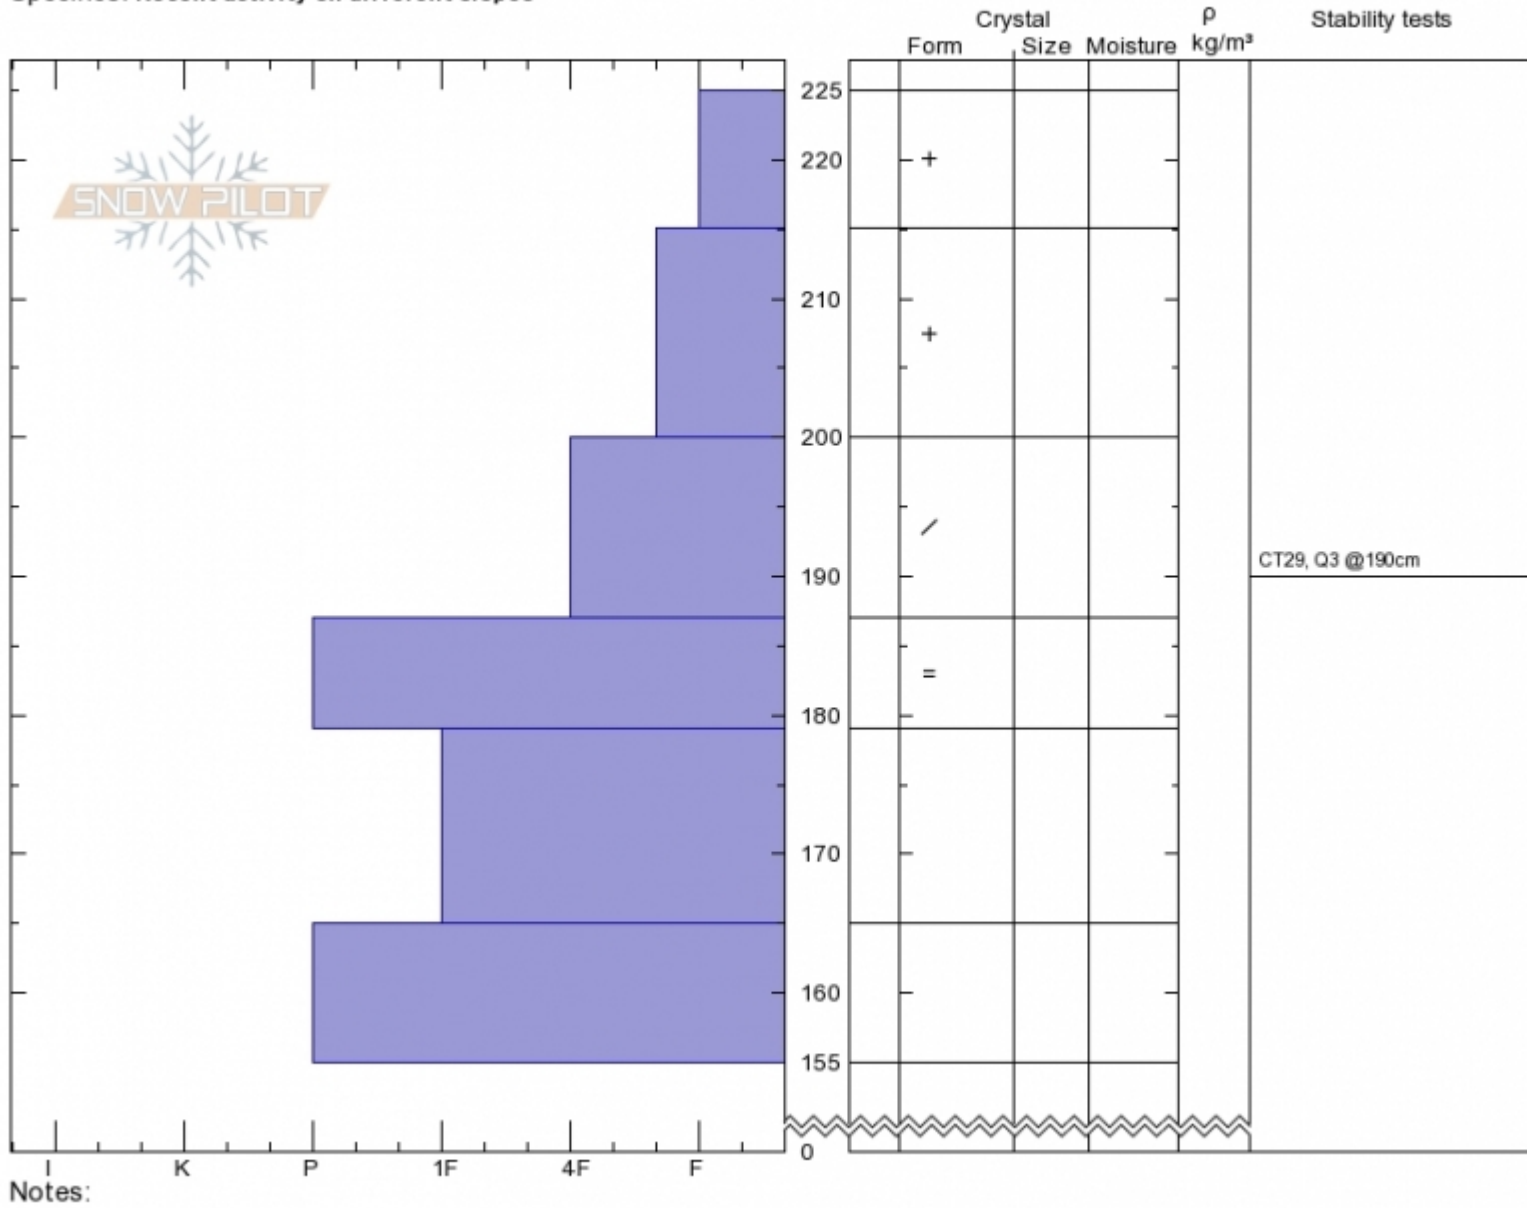

Top of Sometimes  
 Bridger Range  
 MT  
 Elevation: 8450 ft  
 Aspect: 65°  
 Specifics: Recent activity on different slopes

Alex Marienthal  
 Fri Apr 12 17:00 2019  
 Co-ord: 45.81709N, -110.92857W  
 Slope Angle: 25°  
 Wind Loading: no

Stability: Fair  
 Air Temperature:  
 Sky Cover: BKN  
 Precipitation: NO  
 Wind: Calm

HS225  
 Stability Test Notes

Layer No

Advisory Region  
 Bridger Range  
 Bridger Range, 2019-04-19