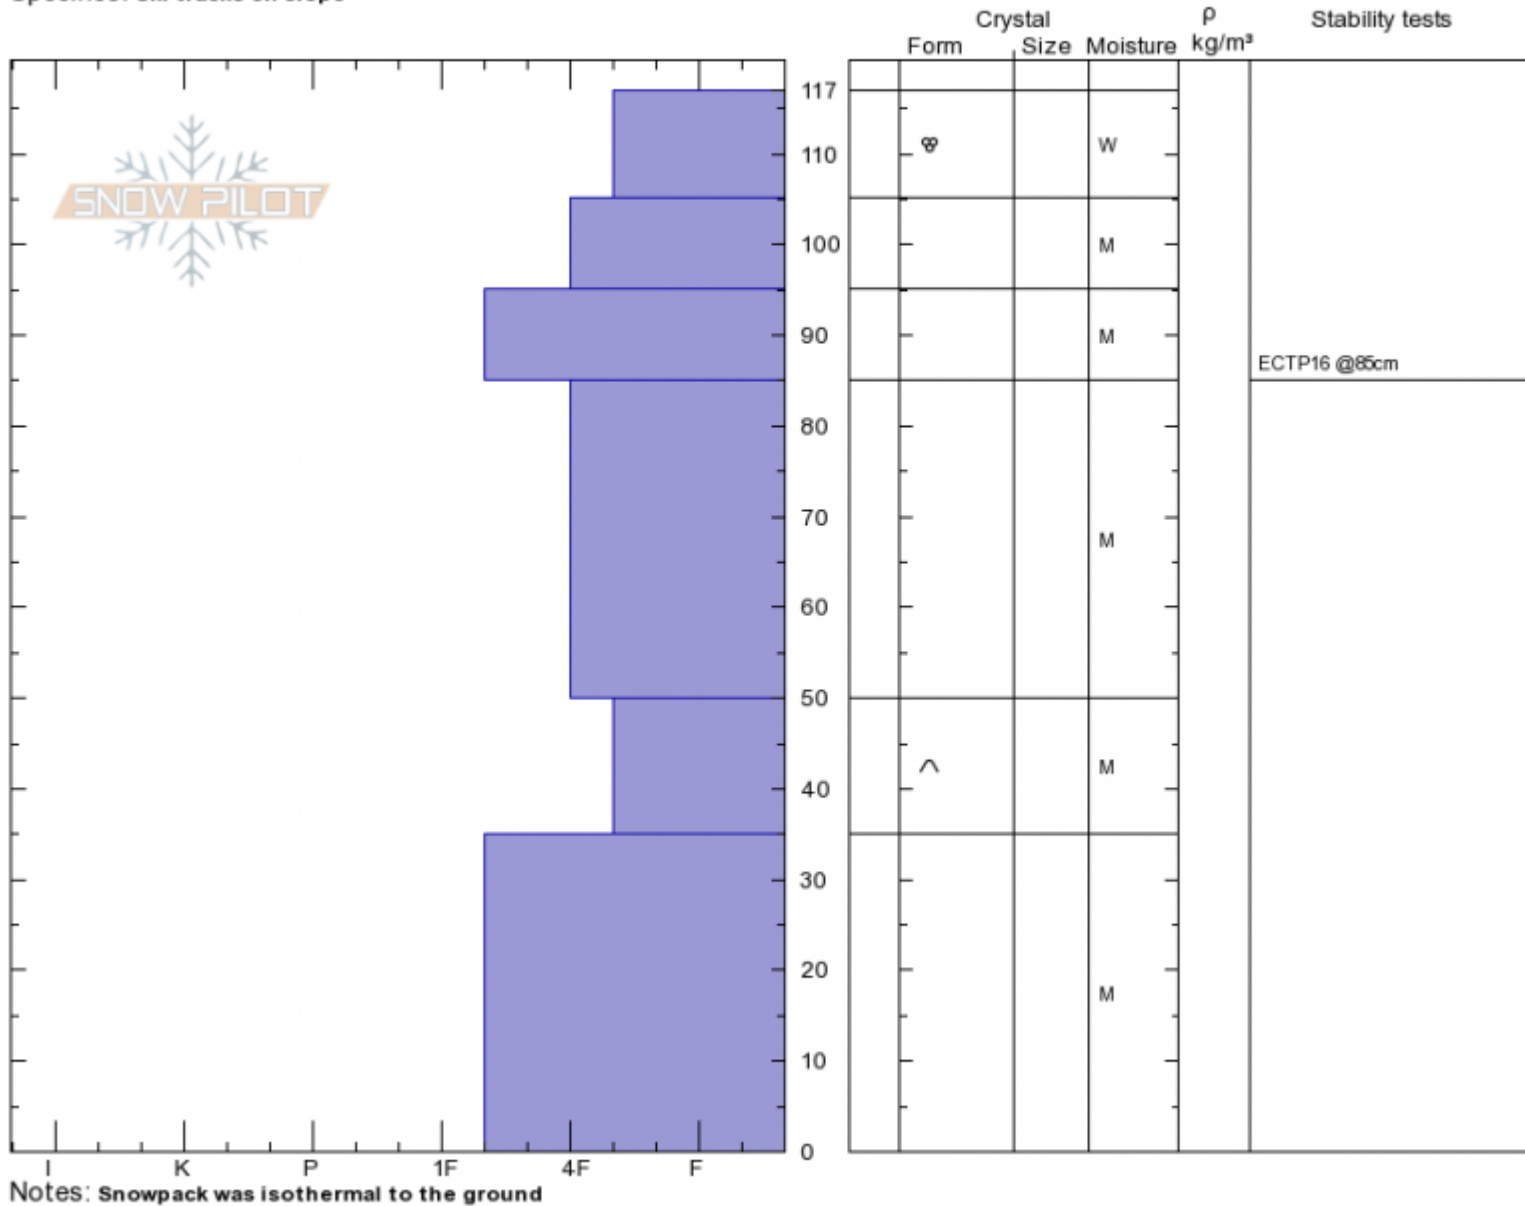

**South Saddle**  
**Bridger Range**  
**MT**  
 Elevation: **8770 ft**  
 Aspect: **105°**  
 Specifics: **Ski tracks on slope**

**Andrew Schauer**  
**Sat Mar 23 12:00 2019**  
 Co-ord: **45.78937N, -110.93668W**  
 Slope Angle: **35°**  
 Wind Loading: **no**

Stability: **Fair**  
 Air Temperature: **3°C**  
 Sky Cover: **FEW**  
 Precipitation: **NO**  
 Wind: **SW Light Breeze**

**HS117 PF50**  
**Stability Test Notes**

Layer No  
**35-50: Pro**

Advisory Region  
 Bridger Range  
 Longitude  
 -110.94W  
 Latitude  
 45.79N  
 Bridger Range, 2019-03-23