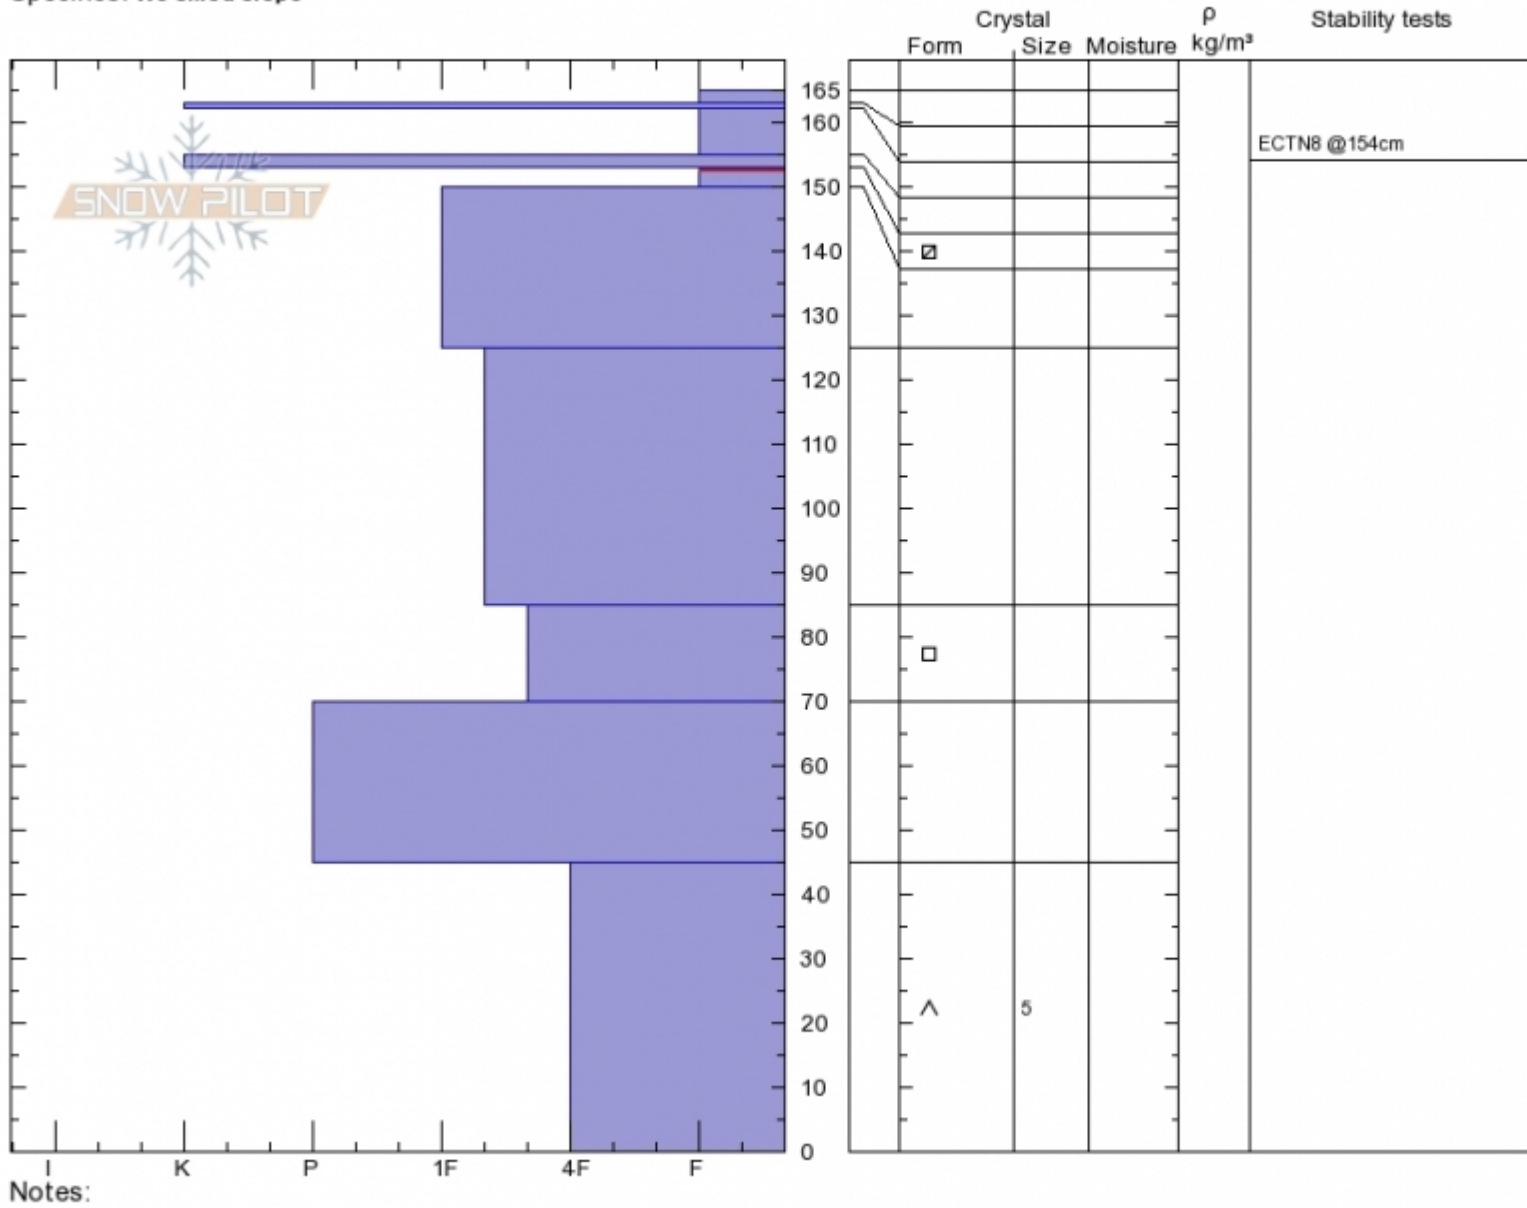

Spanky's  
 Madison Range-N  
 MT  
 Elevation: 9260 ft  
 Aspect: 90°  
 Specifics: We skied slope

Doug Chabot-Admin  
 Wed Mar 13 11:00 2019  
 Co-ord: 45.32999N, -111.38234W  
 Slope Angle: 33°  
 Wind Loading:

Stability: **Good**  
 Air Temperature: -8°C  
 Sky Cover: **BKN**  
 Precipitation: **S-1**  
 Wind: **Calm**

HS165  
 Stability Test Notes

Layer No  
 150-153: P  
 70-85: po

Advisory Region  
 Northern Madison  
 Northern Madison, 2019-03-14