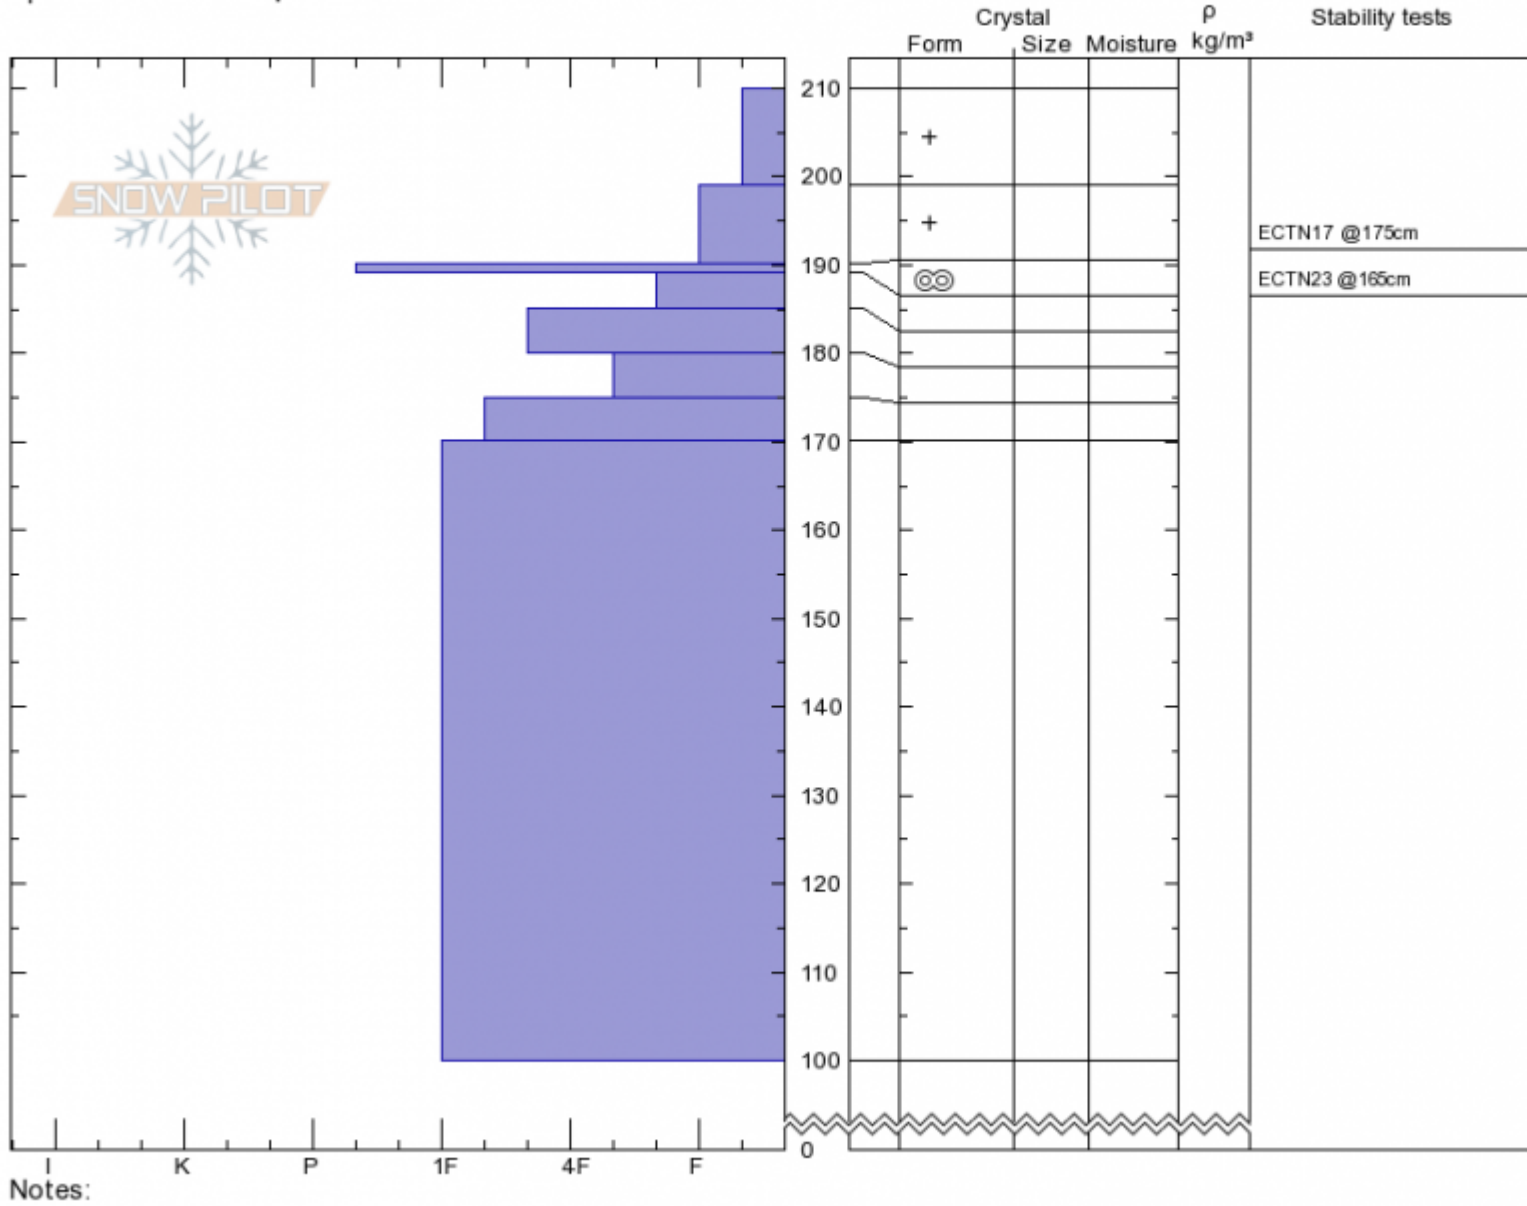

Maid of the Mist - S
 Gallatin Range-N
 MT
 Elevation: 9475 ft
 Aspect: 175°
 Specifics: We skied slope

Andrew Schauer
 Sat Mar 9 12:30 2019
 Co-ord: 45.41583N, -110.97014W
 Slope Angle: 29°
 Wind Loading: no

Stability: **Good**
 Air Temperature: -11°C
 Sky Cover: **OVC**
 Precipitation: **S-1**
 Wind: **SW Light Breeze**

Layer No

Advisory Region
 Northern Gallatin
 Longitude
 -110.97W
 Latitude
 45.42N
 Northern Gallatin, 2019-03-09