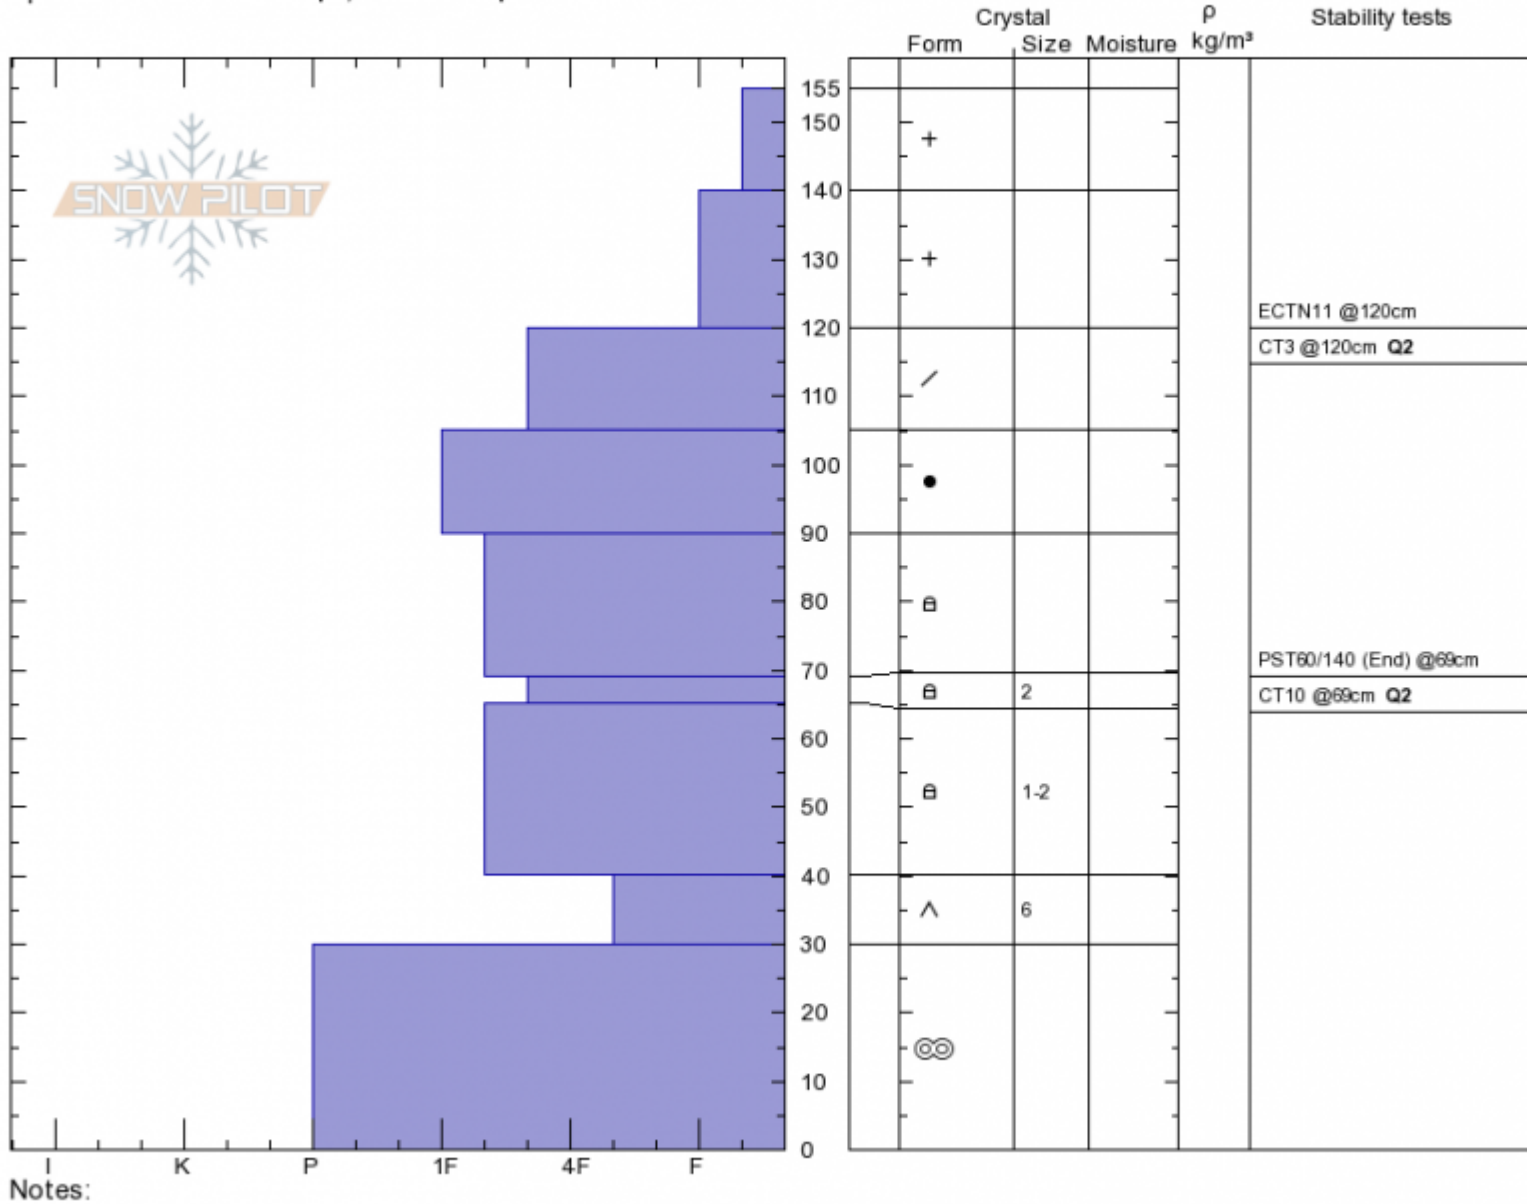

Beehive Basin

Andrew Schauer

Stability: Fair

HS155 PS20

Layer No

Sat Mar 2 10:30 2019

Air Temperature: -12°C

Stability Test Notes

65-69: Pro

Montana, Madison Range Co-ord: 45.32055N, -111.38106W

Sky Cover: OVC

120: Q2

Elevation: 8850 ft

Slope Angle: 27°

Precipitation: S-1

69: Q2

Aspect: 240°

Wind Loading: no

Wind: SW Light Breeze

Specifics: Ski tracks on slope; We skied slope

Notes:

Advisory Region
 Northern Madison
 Longitude
 -111.38W
 Latitude
 45.32N
 Northern Madison, 2019-03-02