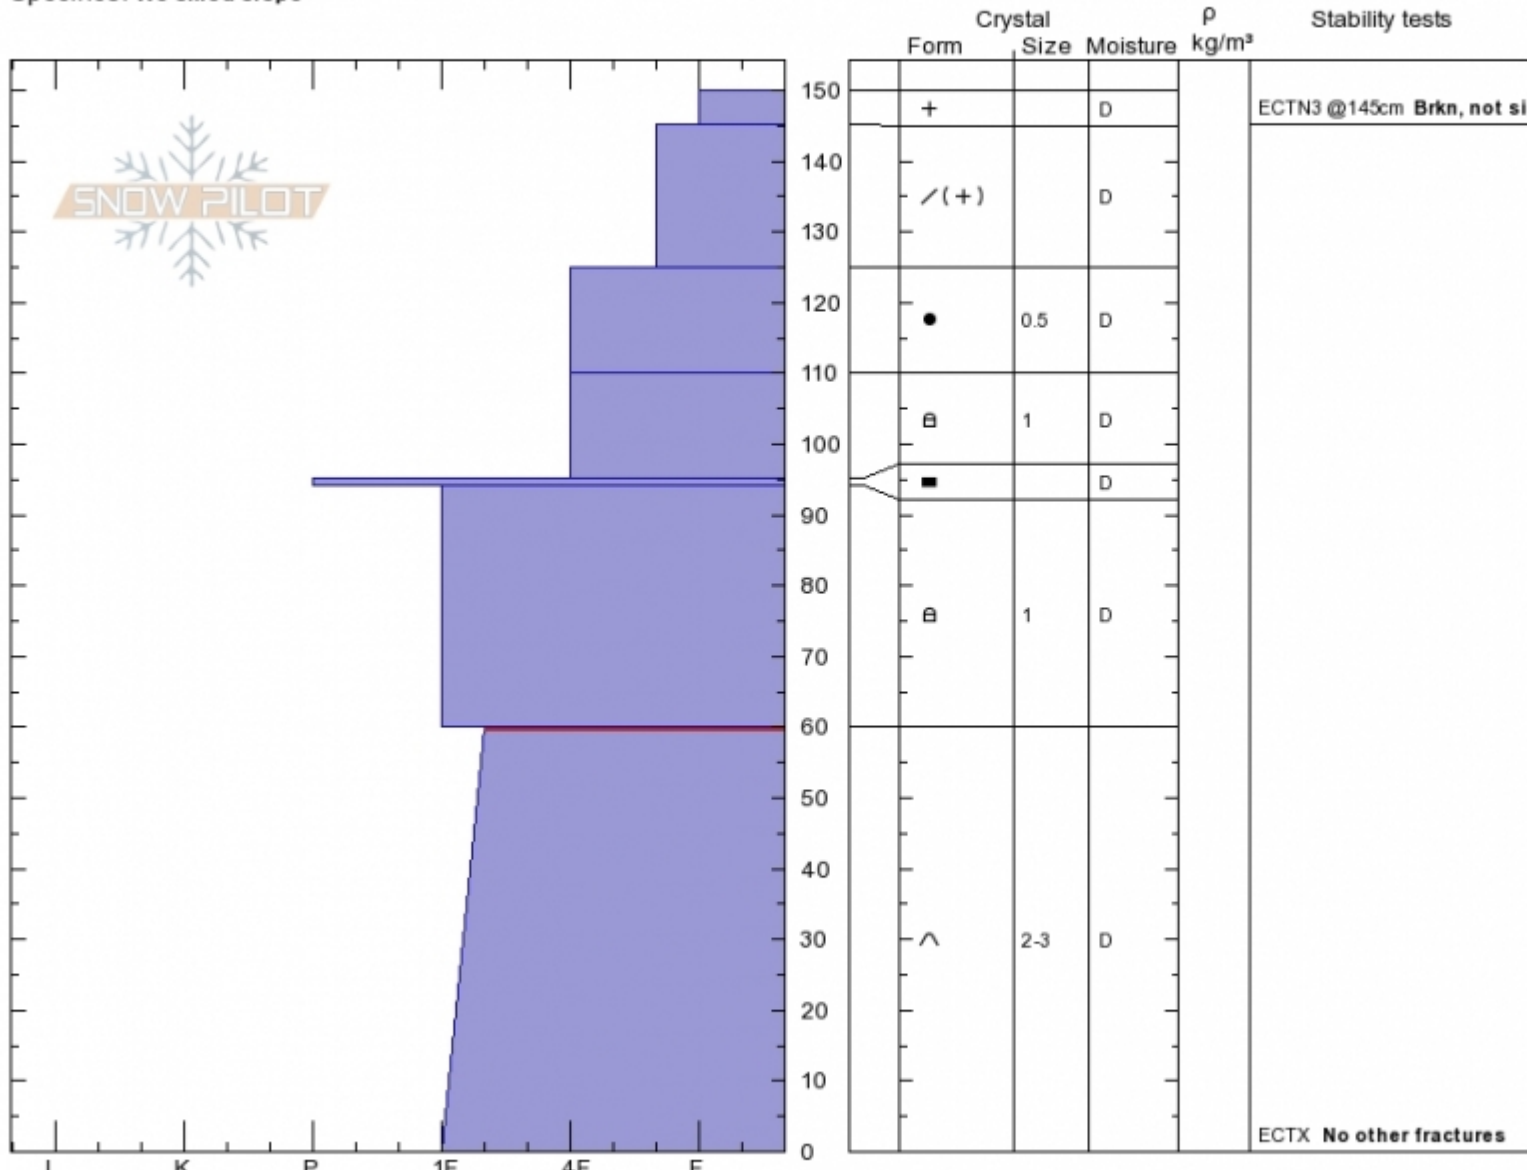

**Mt Ellis Burn**  
**Gallatin Range-N**  
**MT**  
 Elevation: **2490 m**  
 Aspect: **90°**  
 Specifics: **We skied slope**

**Karl Birkeland**  
**Fri Mar 1 11:00 2019**  
 Co-ord: **45.57834N, -110.95410W**  
 Slope Angle: **28°**  
 Wind Loading: **no**

Stability: **Very Good**  
 Air Temperature:  
 Sky Cover: **SCT**  
 Precipitation: **NO**  
 Wind: **W Light Breeze**

HS150  
 Stability Test Notes  
**145: Brkn, not significant**  
**0: No other fractures**

Layer No  
 0-60: Prob

Notes: Much less new snow (just 25 cm) than other nearby areas like the Bridgers or down near Big Sky.

Advisory Region  
 Northern Gallatin  
 Longitude  
 -110.95W  
 Latitude  
 45.58N  
 Northern Gallatin, 2019-03-01