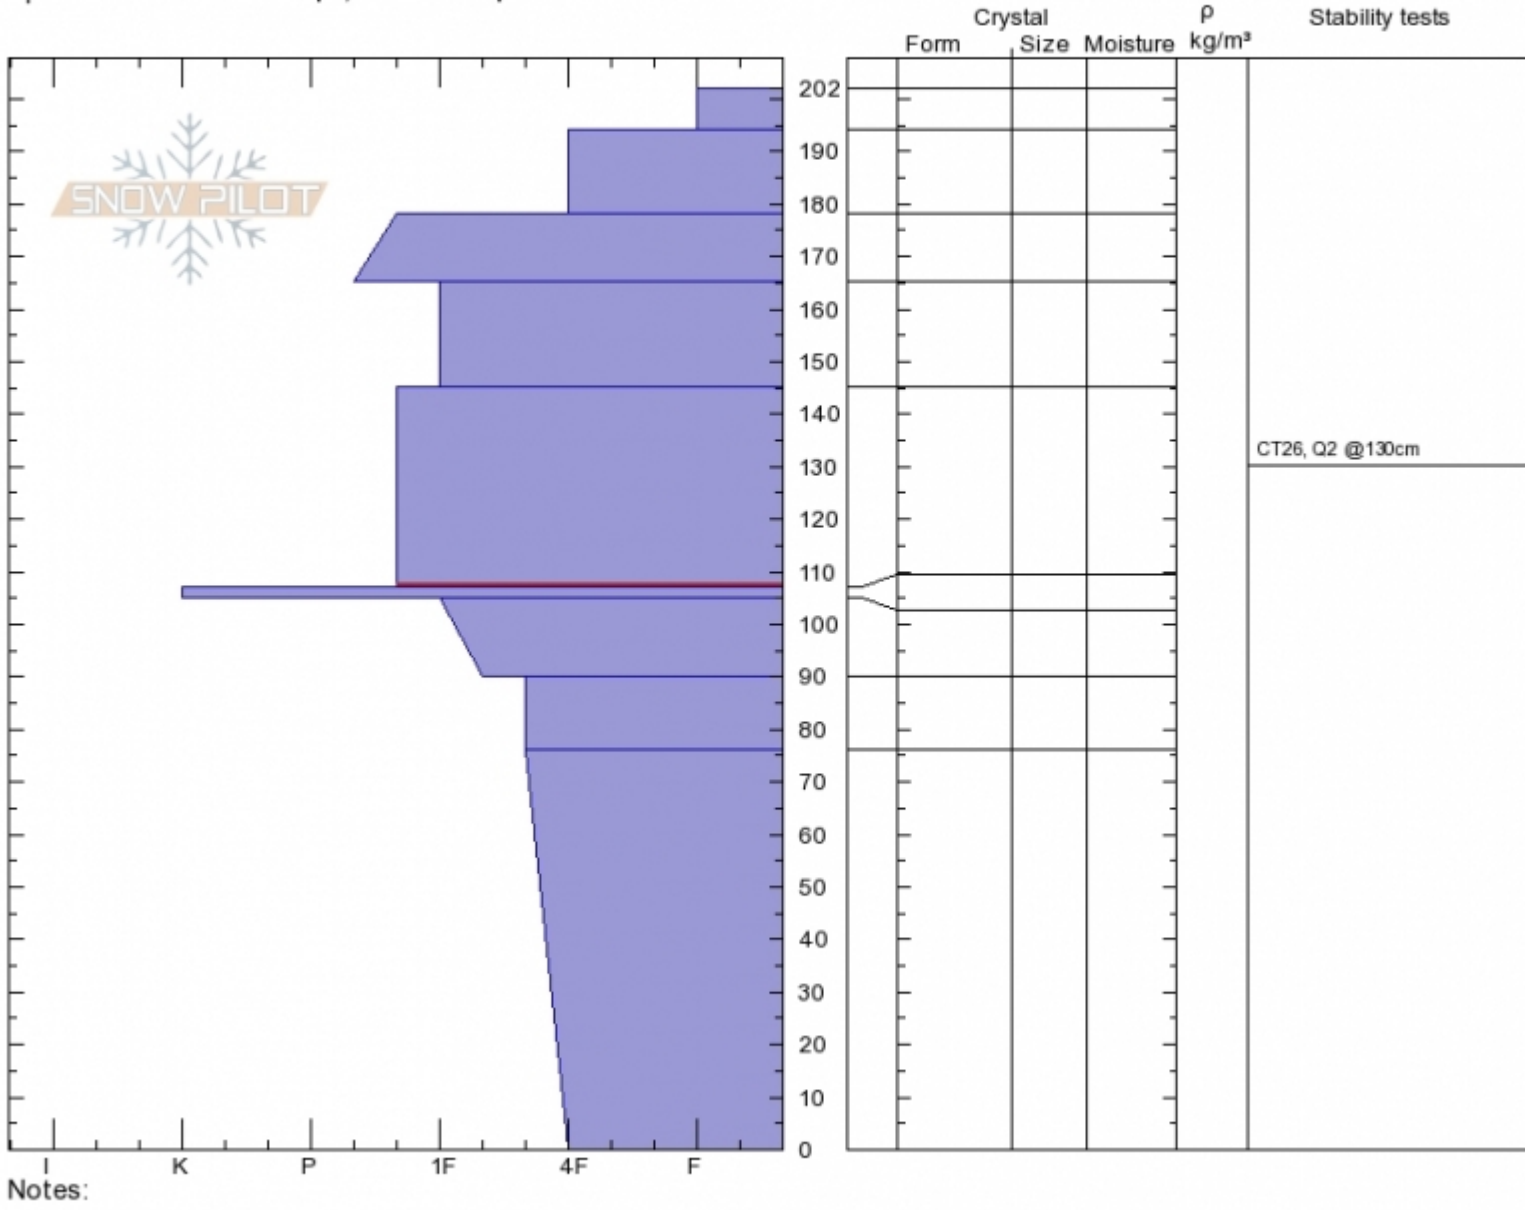

**Maid of the Mist**  
**Gallatin Range-N**  
**MT**  
Elevation:  
Aspect: **SE**  
Specifics: **Ski tracks on slope; We skied slope**

**Erich Schreier**  
**Sun Feb 24 13:00 2019**  
Co-ord: **45.41675N, -110.97953W**  
Slope Angle: **26°**  
Wind Loading: **yes**

Stability:  
Air Temperature:  
Sky Cover: **OVC**  
Precipitation: **S2**  
Wind: **N Moderate**

**HS202**  
**Stability Test Notes**

Layer No  
**107-145:**

Advisory Region  
Northern Gallatin  
Northern Gallatin, 2019-02-28