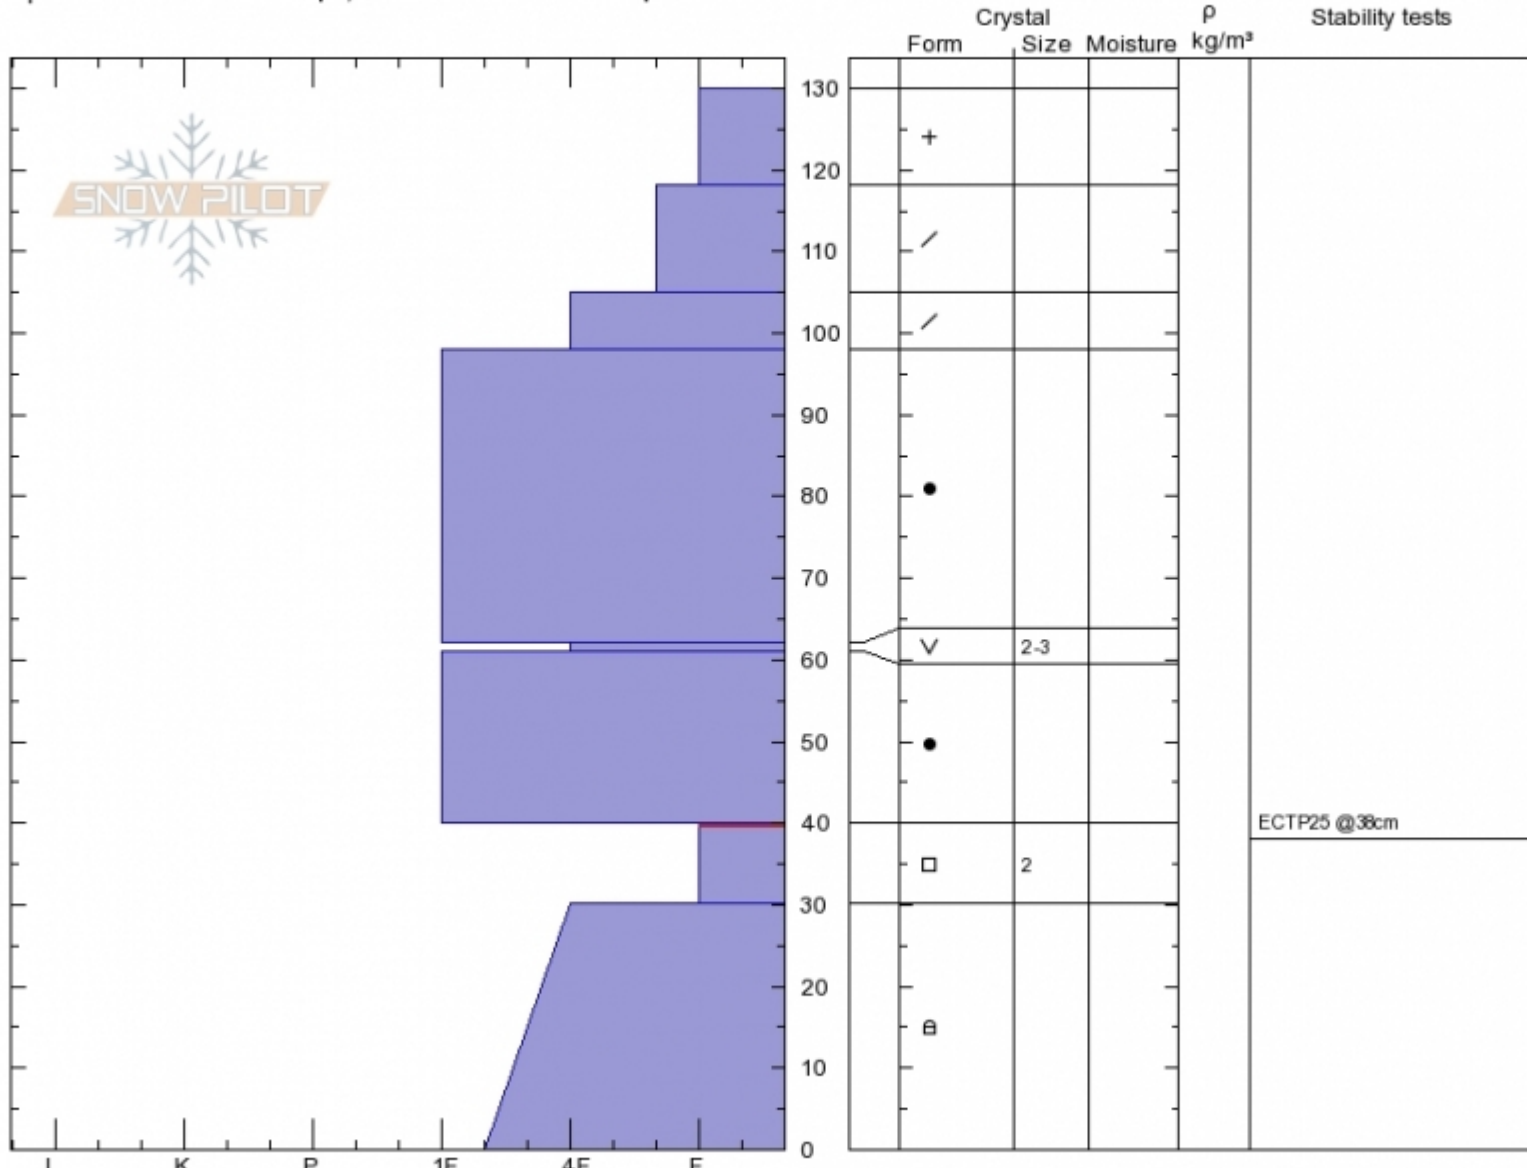

Lionhead, NE  
 Henry Mtns  
 MT  
 Elevation: 8060 ft  
 Aspect: 40°  
 Specifics: Ski tracks on slope; Snowmobile tracks on slope

Eric Knoff  
 Tue Feb 19 12:35 2019  
 Co-ord: 44.69890N, -111.29043W  
 Slope Angle: 25°  
 Wind Loading: no

Stability:  
 Air Temperature: -10°C  
 Sky Cover: FEW  
 Precipitation: NO  
 Wind: SW Light Breeze

HS130  
 Stability Test Notes

Layer No  
 61-62: no  
 30-40: Pr

Notes: Thick slab, bad structure. It's getting harder to impact the weak layer, but it's still capable of producing avalanches.