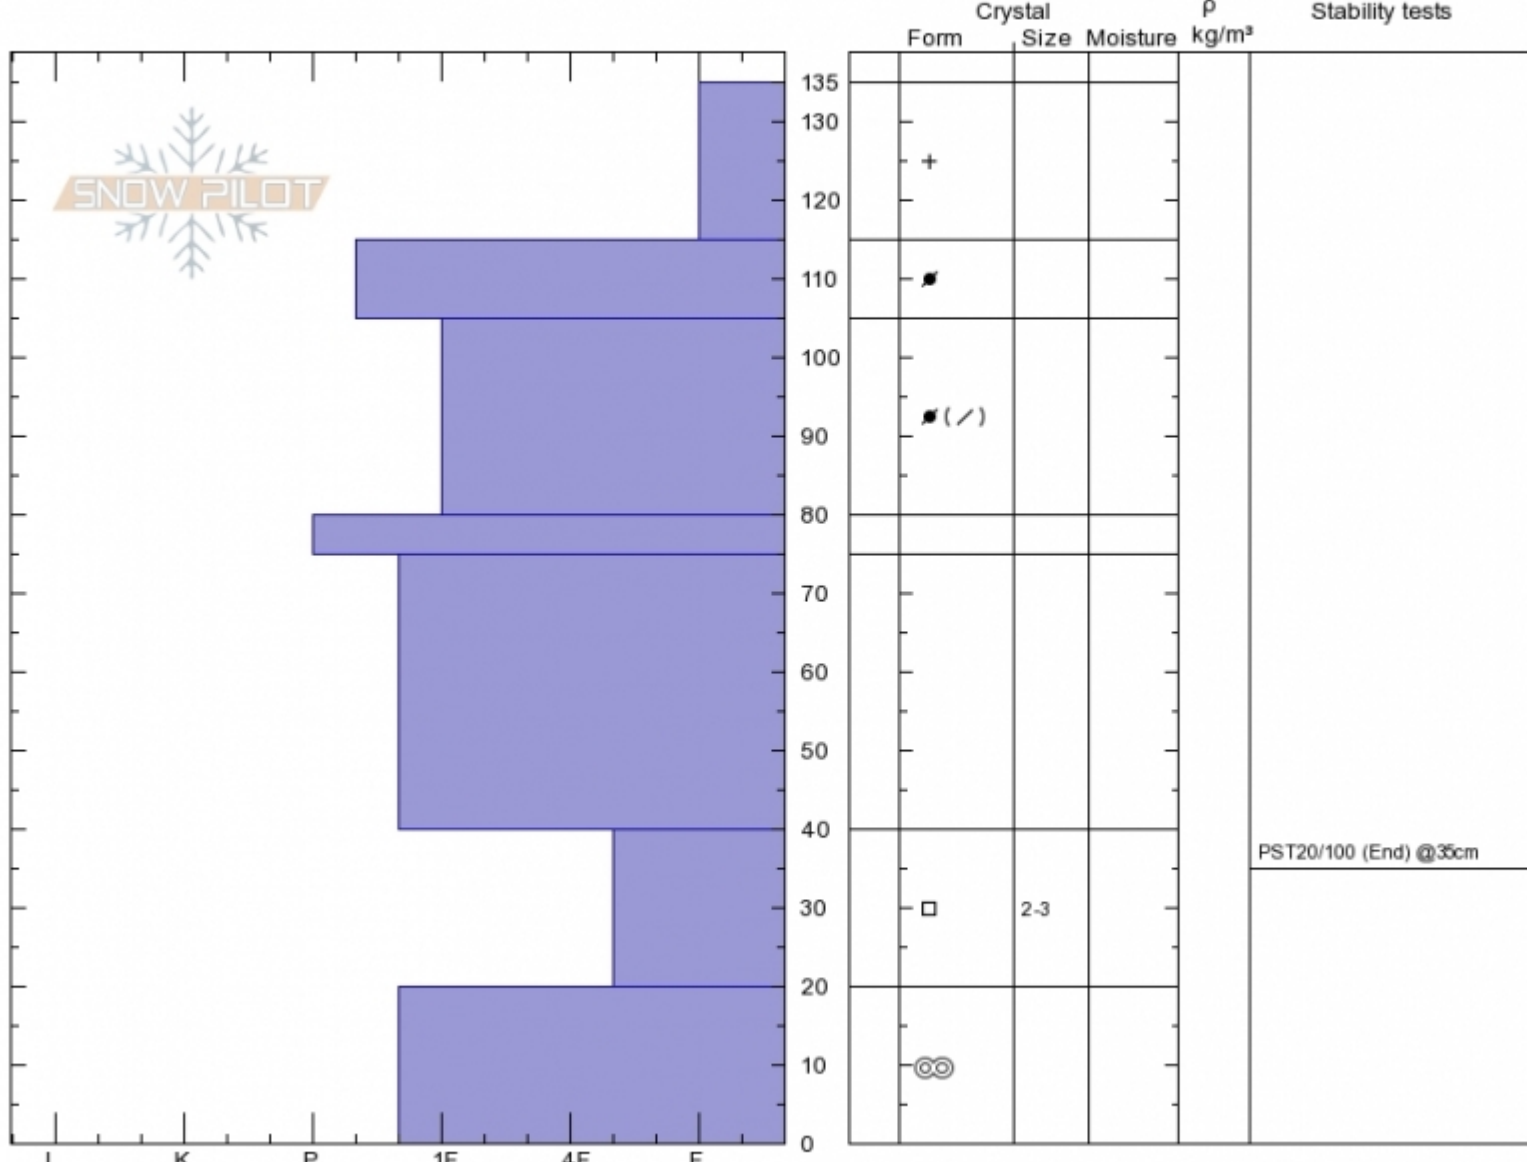

BuckRidge Crown AMu
Madison Range-N
MT
 Elevation: **9346 ft**
 Aspect: **100°**
 Specifics: Pit is adjacent to avalanche: crown; Recent activity on similar slopes; Recent activity on different slopes; Snowmobile track

Alex Marienthal
Mon Feb 18 11:00 2019
 Co-ord: **45.17575N, -111.37260W**
 Slope Angle: **38°**
 Wind Loading: **previous**

Stability:
 Air Temperature:
 Sky Cover: **SCT**
 Precipitation: **S-1**
 Wind: **Calm**

HS135
 Stability Test Notes

Layer No
20-40: Pr

Notes: Crown profile of snowmobile triggered avalanche on 2/17/19. AMu-R3-D2-O. None caught. Dug in average section of 2.5-5' deep c

Advisory Region
 Northern Madison
Avalanche Details: [Snowmobile-triggered avalanche on First Yellowmule](#)
 Northern Madison, 2019-02-21