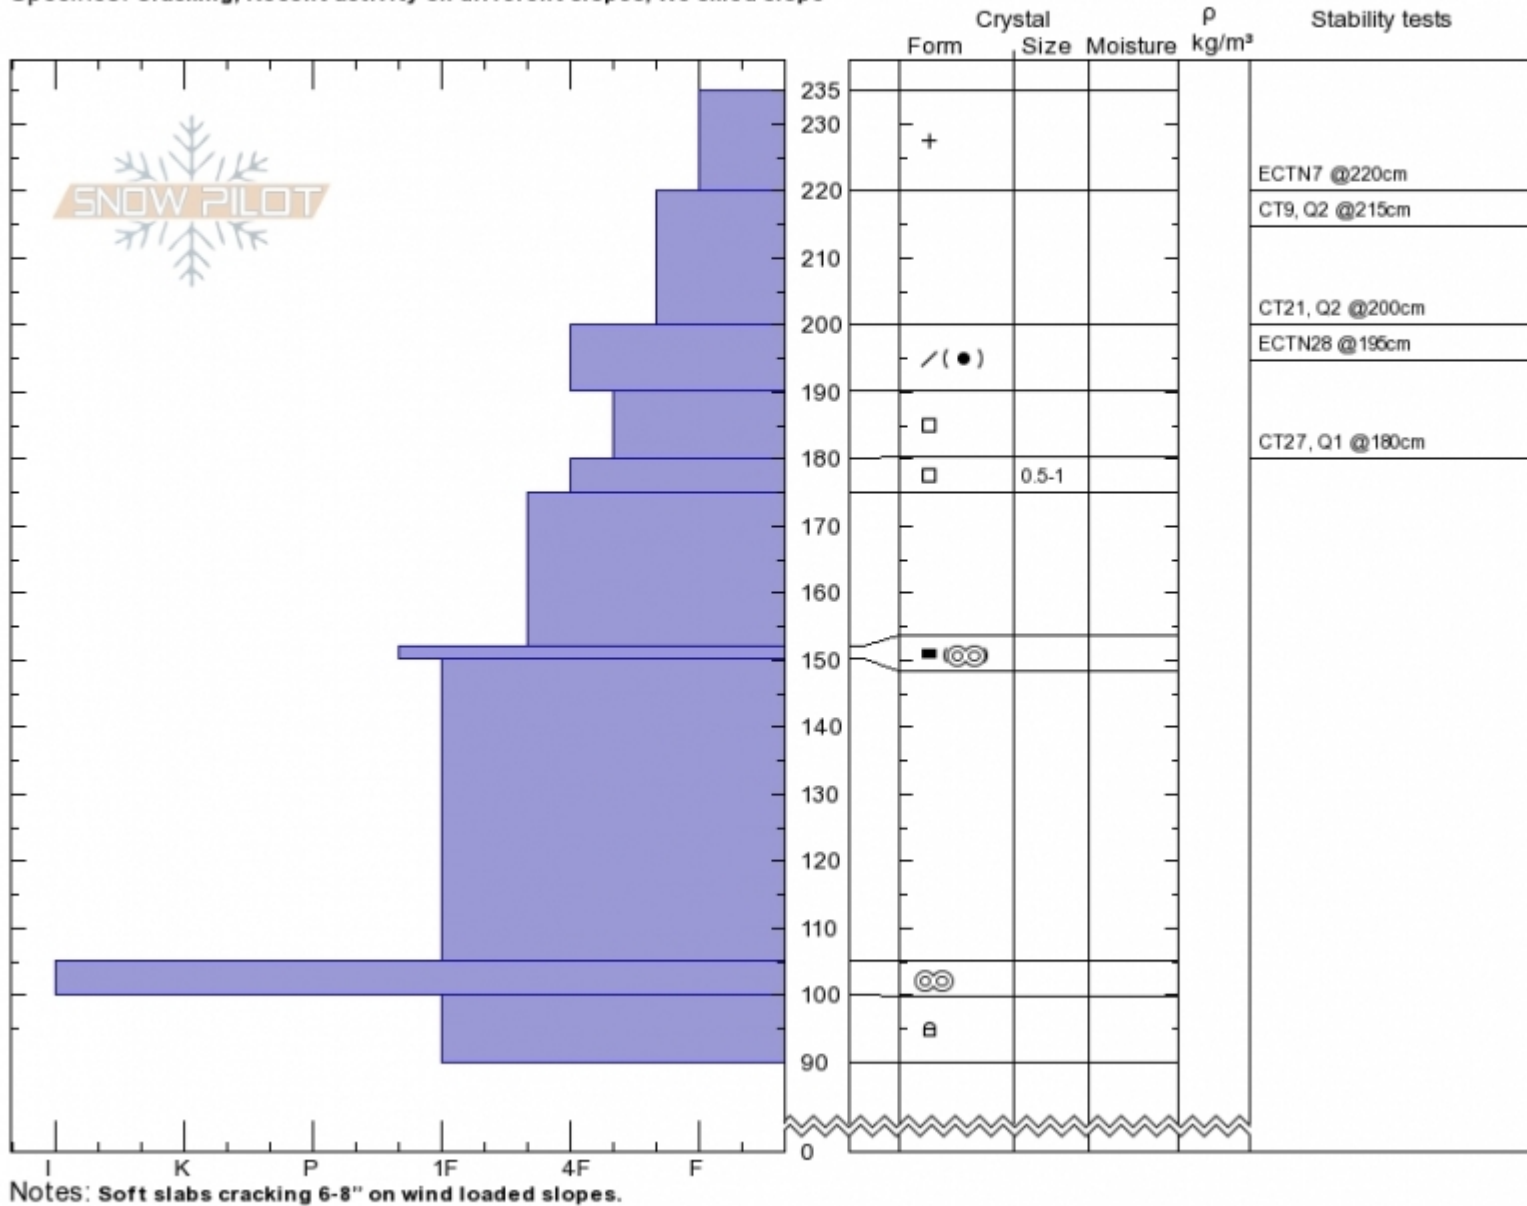

Rastas, Scotch Bonnet Alex Marienthal
Cooke City
MT
Elevation: **9830 ft**
Aspect: **193°**
Specifics: **Cracking; Recent activity on different slopes; We skied slope**

Sat Feb 16 11:20 2019
Co-ord: **45.07030N, -109.94536W**
Slope Angle: **33°**
Wind Loading: **no**

Stability: **Fair**
Air Temperature:
Sky Cover: **BKN**
Precipitation: **S-1**
Wind: **Calm**

HS235 PS25
Stability Test Notes

Layer No

Advisory Region
Cooke City
Cooke City, 2019-02-16