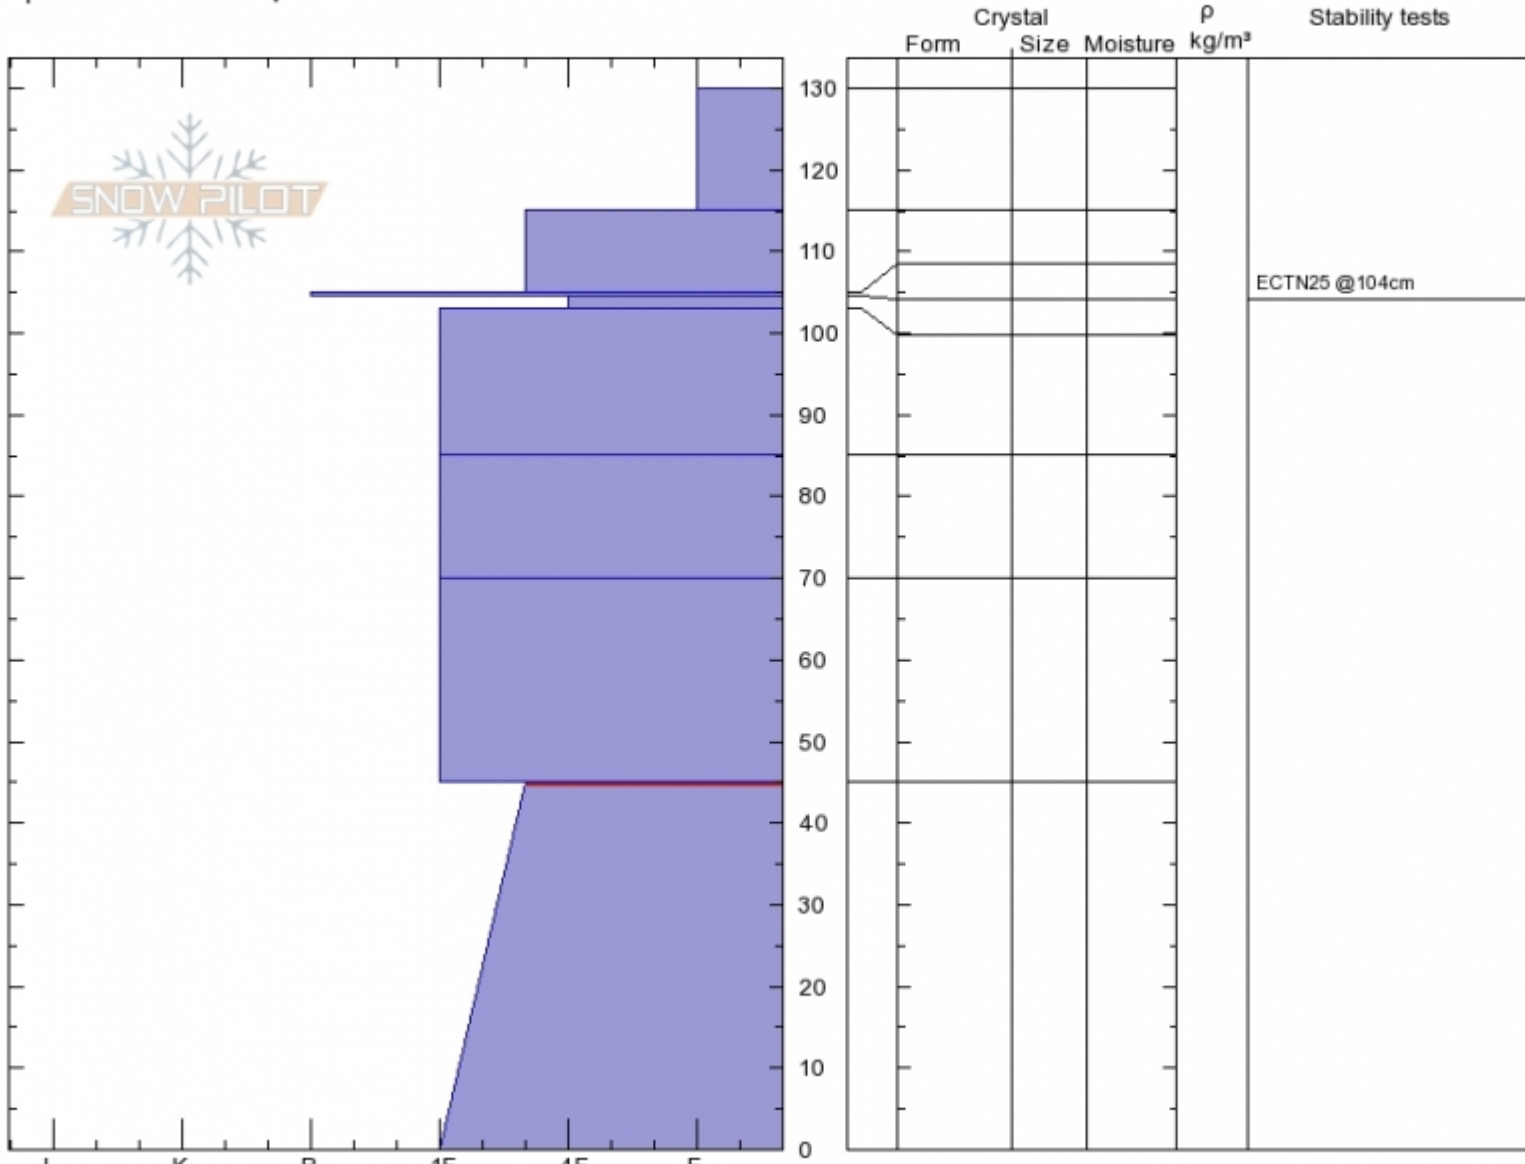

Ellis - Burn
 Gallatin Range-N
 MT
 Elevation: 2500 m
 Aspect: 80°
 Specifics: We skied slope

Karl Birkeland
 Wed Feb 13 11:15 2019
 Co-ord: 45.57221N, -110.94726W
 Slope Angle: 28°
 Wind Loading: no

Stability: **Good**
 Air Temperature:
 Sky Cover: **BKN**
 Precipitation: **NO**
 Wind: **SW Calm**

HS130
 Stability Test Notes

Layer No
 0-45: Pro

Notes: Quick pit with D. Chabot and D. Kaveney. Similar structure to the pit we dug just down the ridge and prior to this one. Snowpack skied the slope.

Advisory Region
 Northern Gallatin
 Northern Gallatin, 2019-02-14