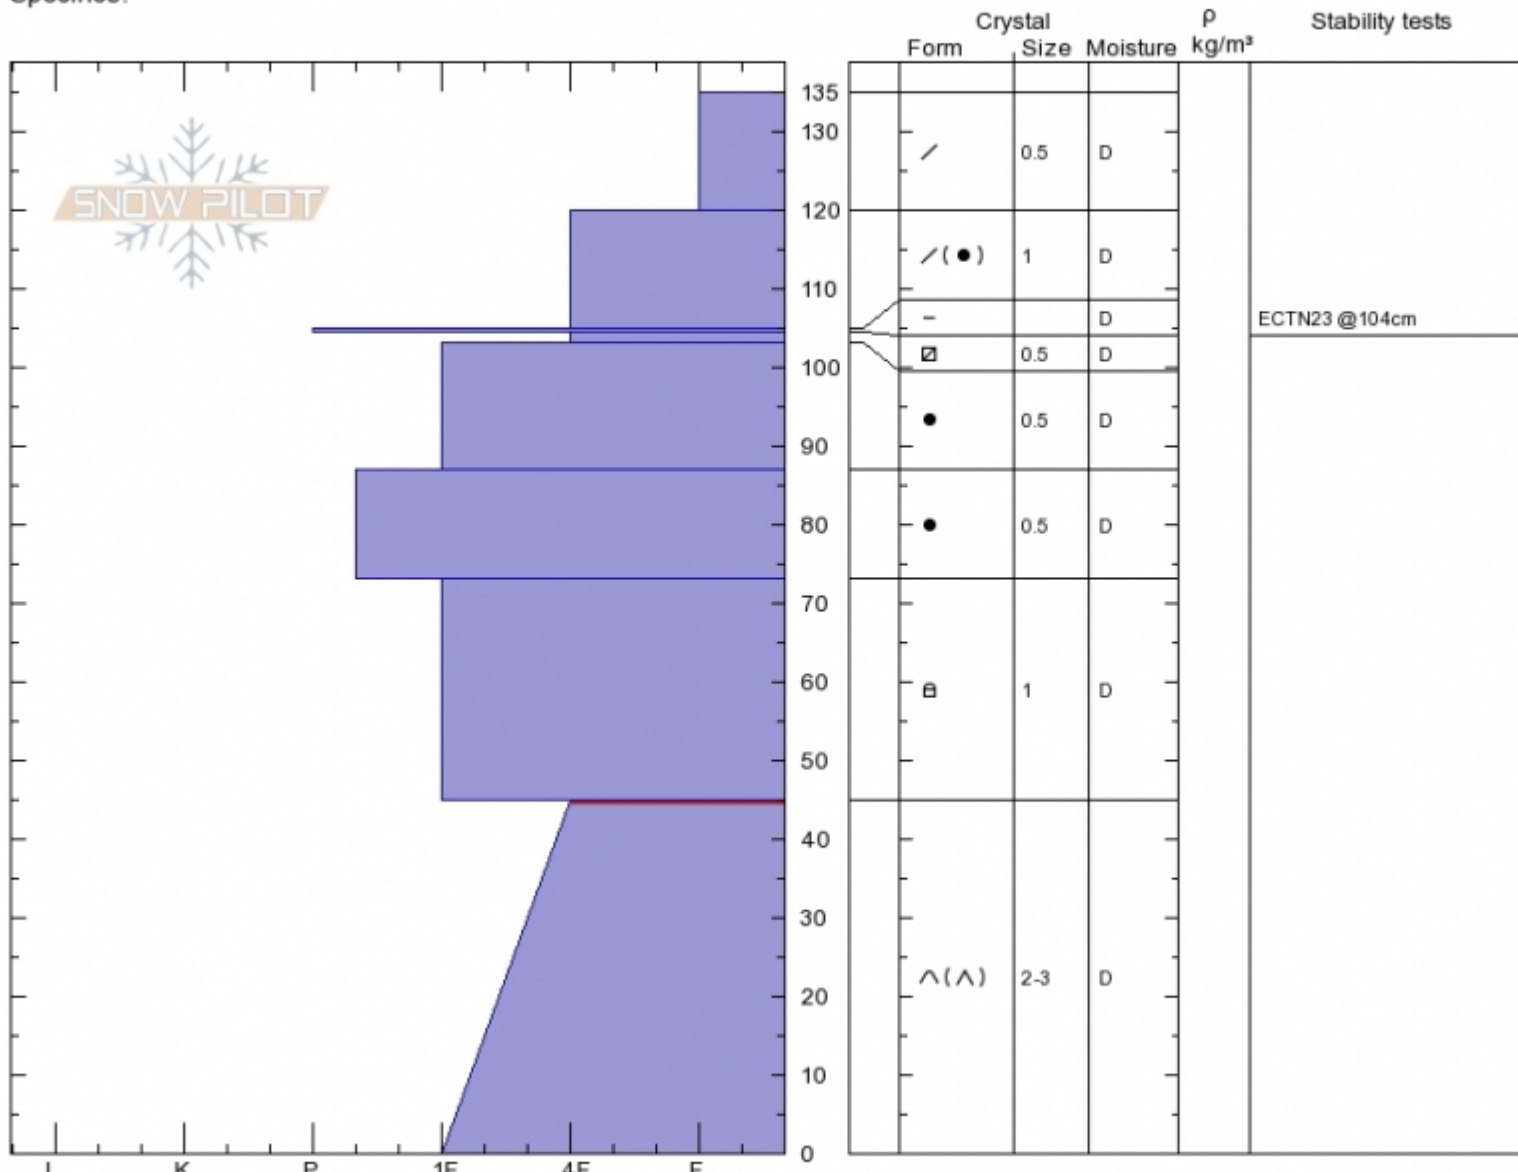

Ellis - Low
 Gallatin Range-N
 MT
 Elevation: 2440 m
 Aspect: 75°
 Specifics:

Karl Birkeland
 Wed Feb 13 10:30 2019
 Co-ord: 46.29380N, -112.01000W
 Slope Angle: 28°
 Wind Loading: no

Stability: **Good**
 Air Temperature: -5°C
 Sky Cover: **BKN**
 Precipitation: **NO**
 Wind: **SW Light Breeze**

HS135
 Stability Test Notes

Layer No
 0-45: Prof

Notes: Pit with D. Chabot and D. Kaveney. Much more stable than 2 weeks ago!
 ECTN 35 at 45 cm after removing the column down to around 80 cm.

Advisory Region
 Northern Gallatin
 Northern Gallatin, 2019-02-13