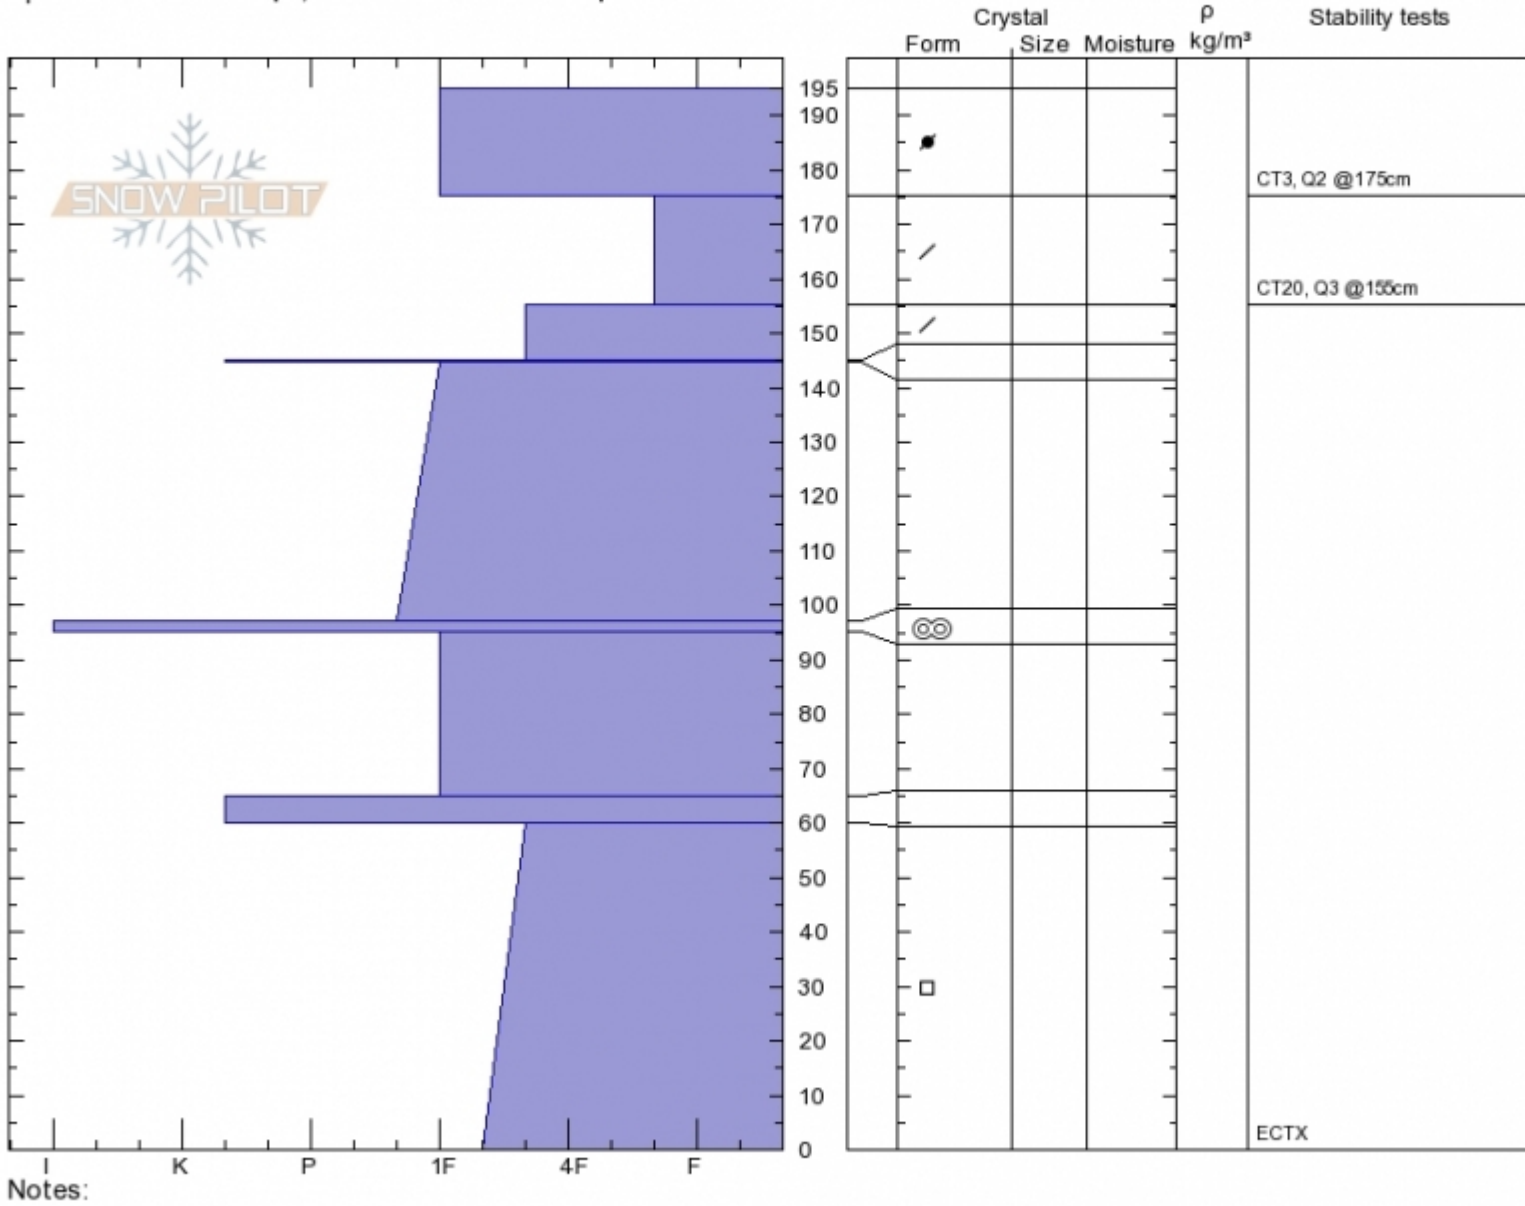

Rasta
Cooke City
MT
 Elevation: **9850 ft**
 Aspect: **200°**
 Specifics: **We skied slope; Snowmobile tracks on slope**

Doug Chabot-Admin
Mon Feb 11 12:10 2019
 Co-ord: **45.07015N, -109.94611W**
 Slope Angle: **34°**
 Wind Loading: **no**

Stability: **Good**
 Air Temperature: **-16°C**
 Sky Cover: **OVC**
 Precipitation: **S2**
 Wind: **N Moderate**

HS195
Stability Test Notes

Layer No
60-65: De

Advisory Region
 Cooke City
 Cooke City, 2019-02-13