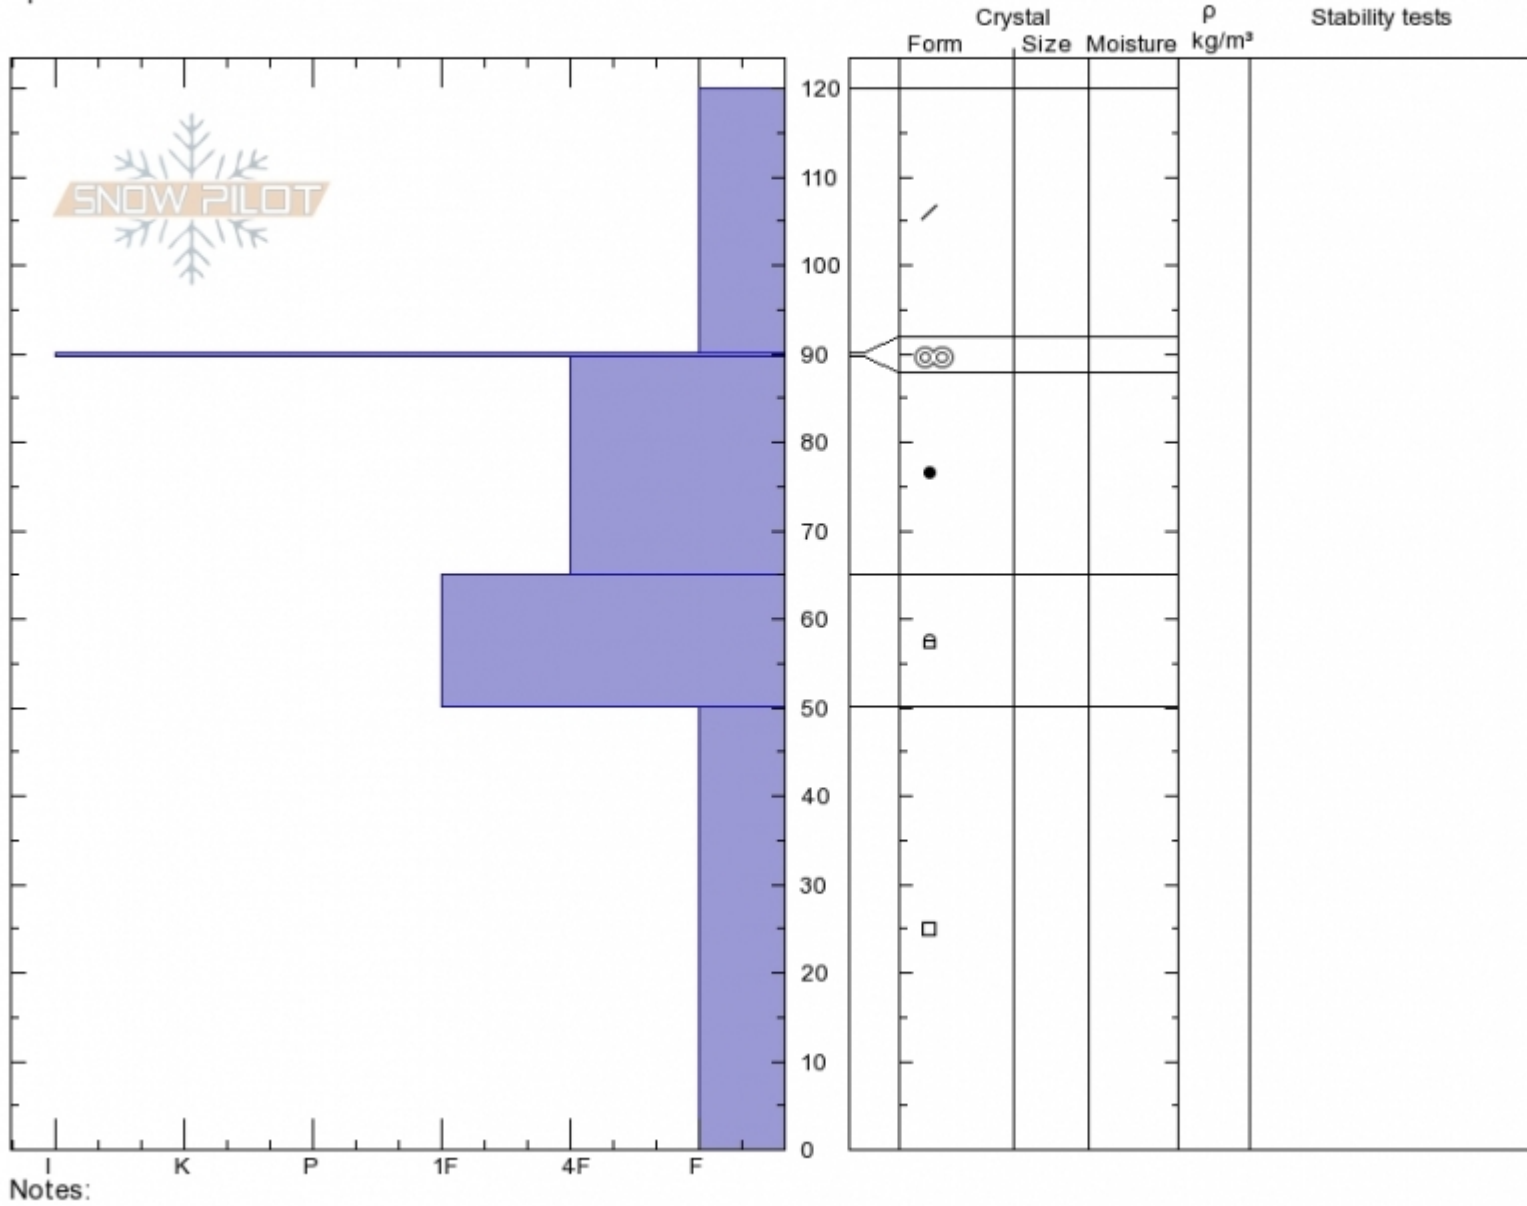

Air Temperature:

Sky Cover:

Elevation: 7200 ft

Slope Angle: 25°

Precipitation:

Aspect: NE

Wind Loading: yes

Wind: SW Moderate

Specifics:

Notes:

Advisory Region  
 Northern Gallatin  
 Longitude  
 -110.96W  
 Latitude  
 45.60N  
 Northern Gallatin, 2019-02-13