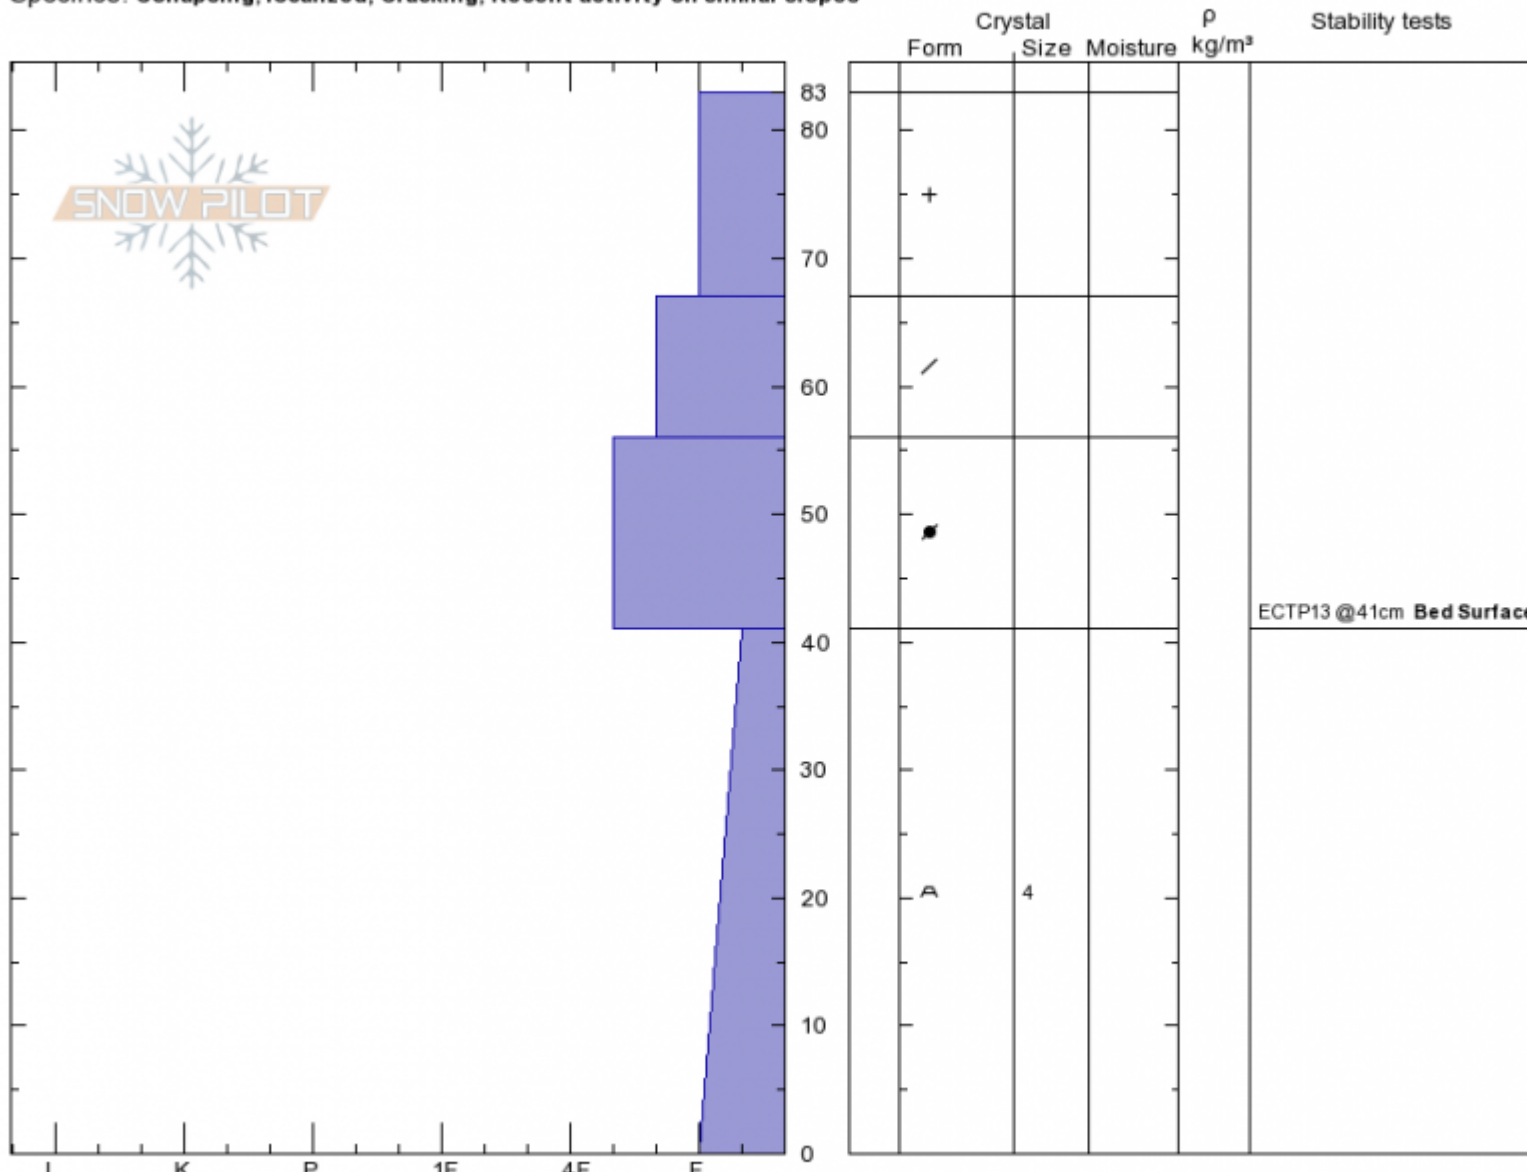

Sunlight Basin Crown
 Madison Range-S
 MT
 Elevation: 9500 ft
 Aspect: 114°
 Specifics: Collapsing, localized; Cracking; Recent activity on similar slopes

Andrew Schauer
 Sun Jan 27 11:00 2019
 Co-ord: 44.97521N, -111.31390W
 Slope Angle: 30°
 Wind Loading: no

Stability: **Poor**
 Air Temperature:
 Sky Cover: **SCT**
 Precipitation: **NO**
 Wind: **SW Moderate**

HS83 PF60
 Stability Test Notes
 41: Bed Surface

Layer No
 0-41: Prof

Notes: Crown profile for a remote-triggered avalanche from about 50 feet away. SS-AFr-R2D2-O, 100' wide, 1-2' deep, ran 300 vertical feet similar size released in an adjacent path with the same collapse.

Advisory Region
 Southern Madison
 Longitude
 -111.31W
 Latitude
 44.98N
 Southern Madison, 2019-01-27