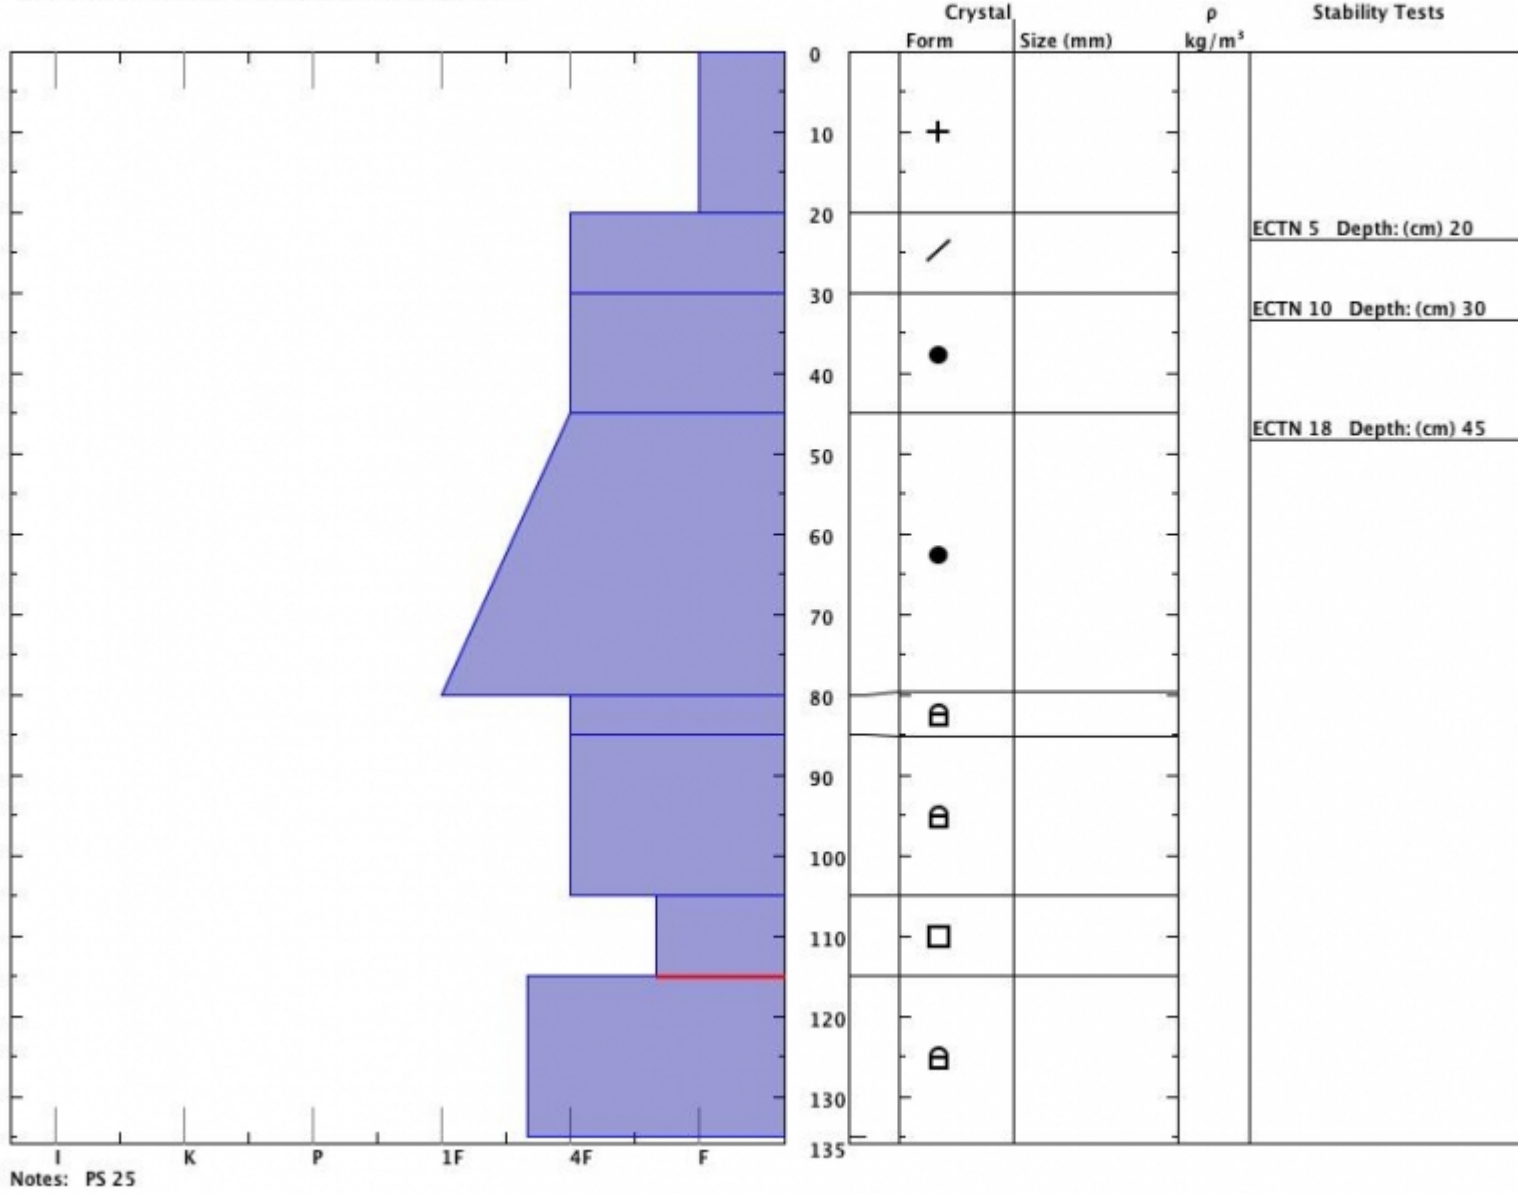

Snow Pit Profile
Henderson Cooke City
 , New Zealand
 Elevation (m)
 Aspect: **230**
 Specifics: **We skied slope. Snowmobile tracks on slope.**

Observer: **Gary Kuehn**
Thu Jan 24 12:35:00 MST 2019
 Co-ord: **45.04712 N -109.94233 W**
 Slope: **22**
 Wind loading: **no**

Stability on similar slopes: **Good**
 Air Temperature: **C**
 Sky Cover: **sky 8/8 covered**
 Precipitation: **Snow - 1 cm/hr**
 Wind: **W Light Breeze**

PF50 HS175
 Stability Test Notes: **105-115: R**
 Layer notes

Advisory Region
 Cooke City
 Longitude
 -109.94W
 Latitude
 45.05N
 Cooke City, 2019-01-25