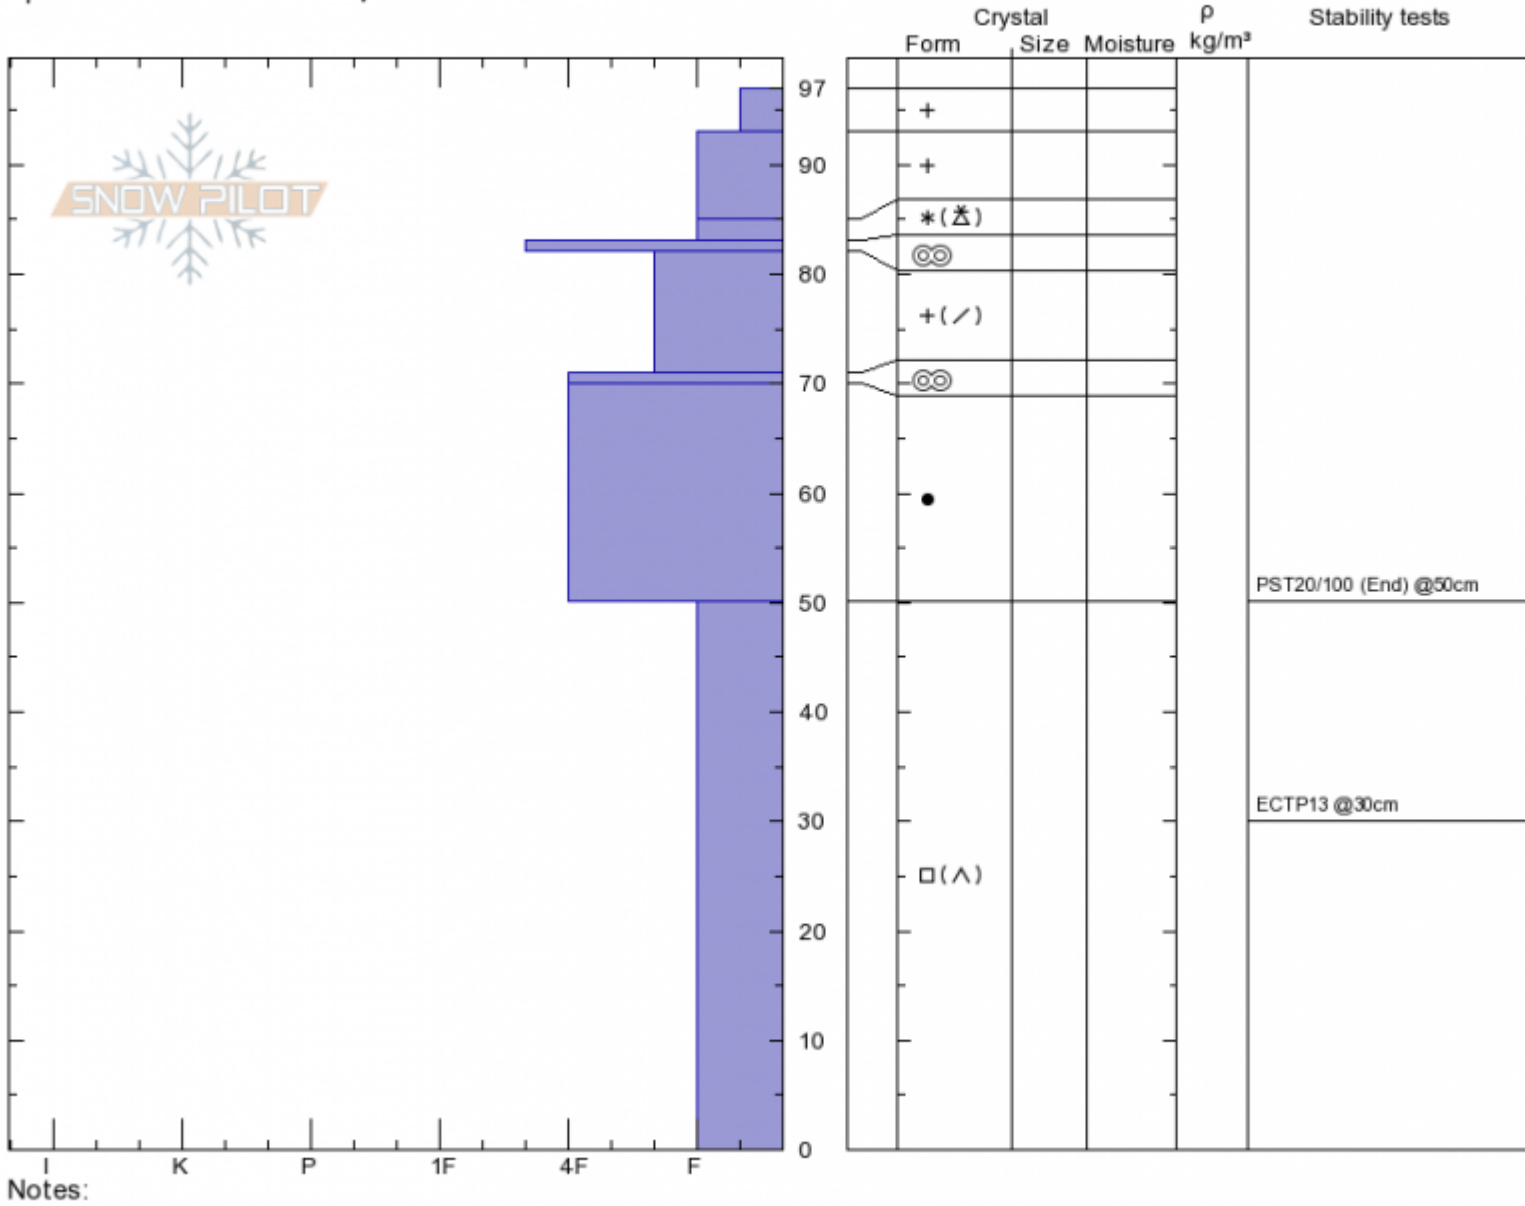

Teepee Basin  
 Madison Range-S  
 MT  
 Elevation: 9000 ft  
 Aspect: 120°  
 Specifics: We snowmobiled slope

Andrew Schauer  
 Tue Jan 22 13:00 2019  
 Co-ord: 44.91251N, -111.16567W  
 Slope Angle: 20°  
 Wind Loading: no

Stability: Fair  
 Air Temperature:  
 Sky Cover: SCT  
 Precipitation: NO  
 Wind: Calm

HS97 PF80  
 Stability Test Notes

Layer No  
 0-50: Prob

Advisory Region  
 Southern Madison  
 Longitude  
 -111.17W  
 Latitude  
 44.91N  
 Southern Madison, 2019-01-22