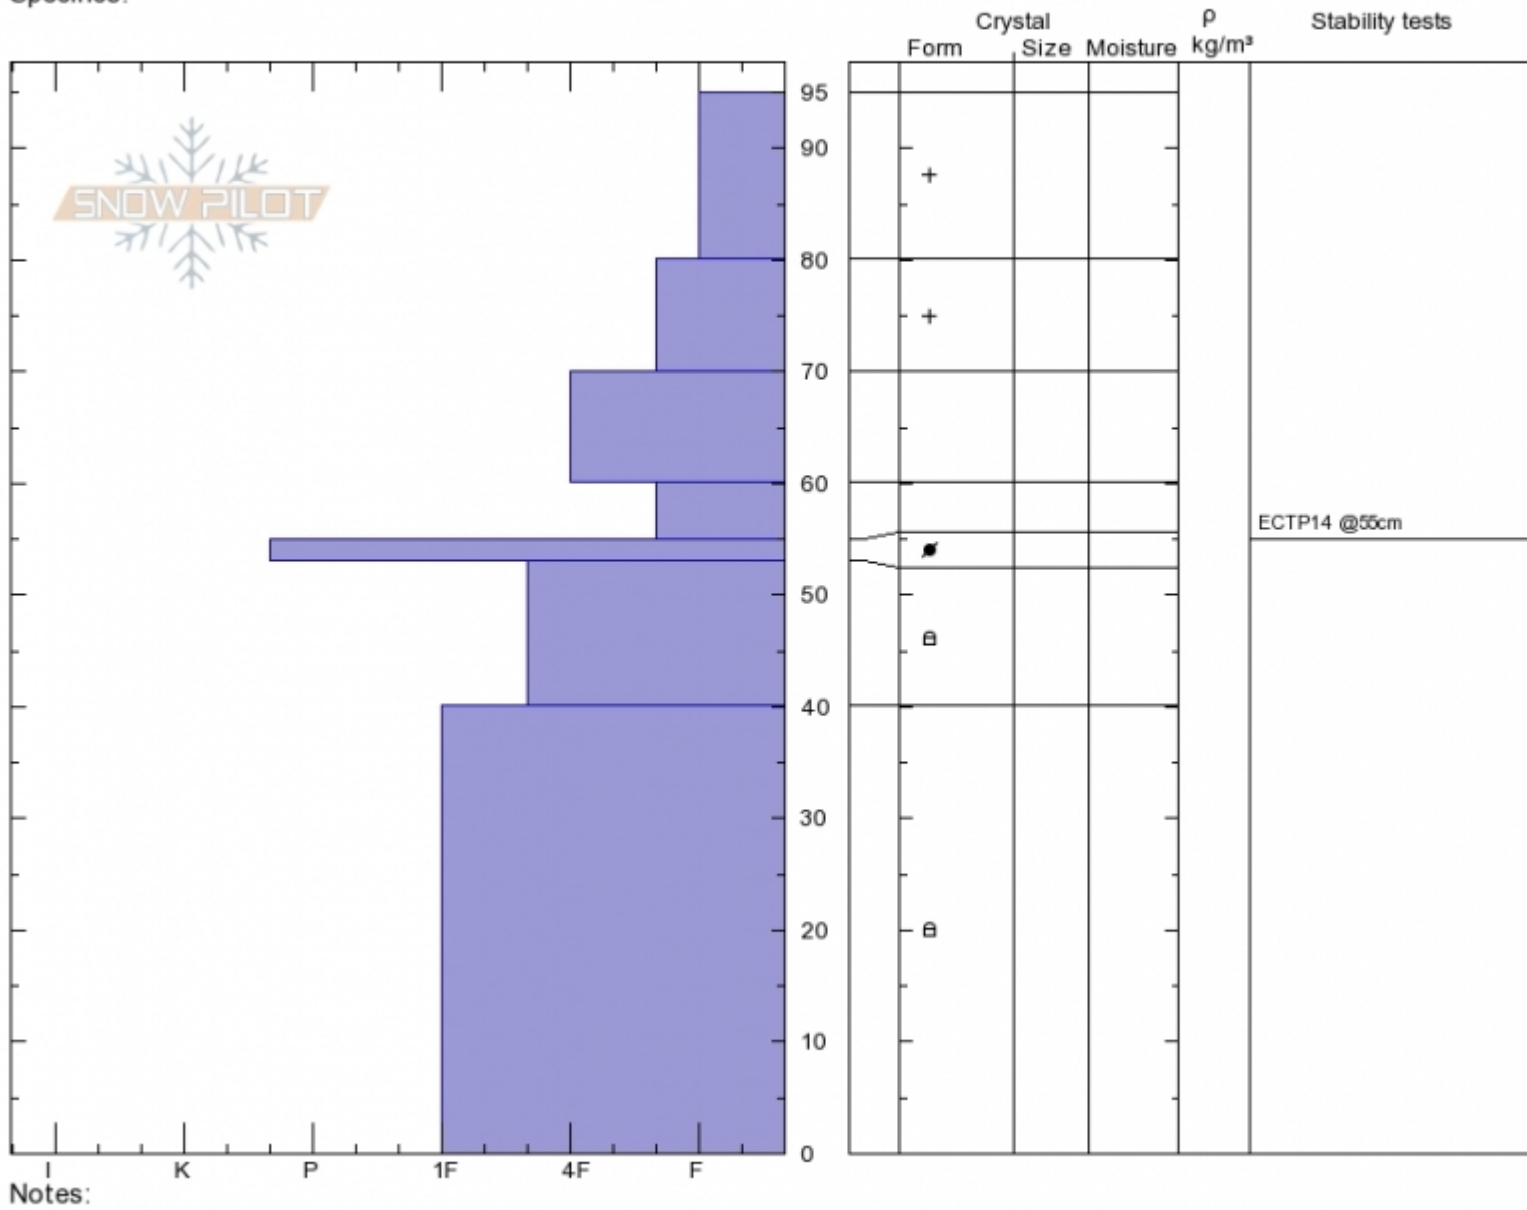

Throne (Upper)
Bridger Range
MT
Elevation: 8300 ft
Aspect: 355°
Specifics:

Ian Hoyer
Sun Jan 20 12:00 2019
Co-ord: 45.88278N, -110.95250W
Slope Angle: 20°
Wind Loading:

Stability: Fair
Air Temperature:
Sky Cover: OVC
Precipitation: NO
Wind: Calm

HS95
Stability Test Notes

Layer No
55-60: Pro

Notes:
Advisory Region
Bridger Range
Longitude
-110.94W
Latitude
45.81N
Bridger Range, 2019-01-20