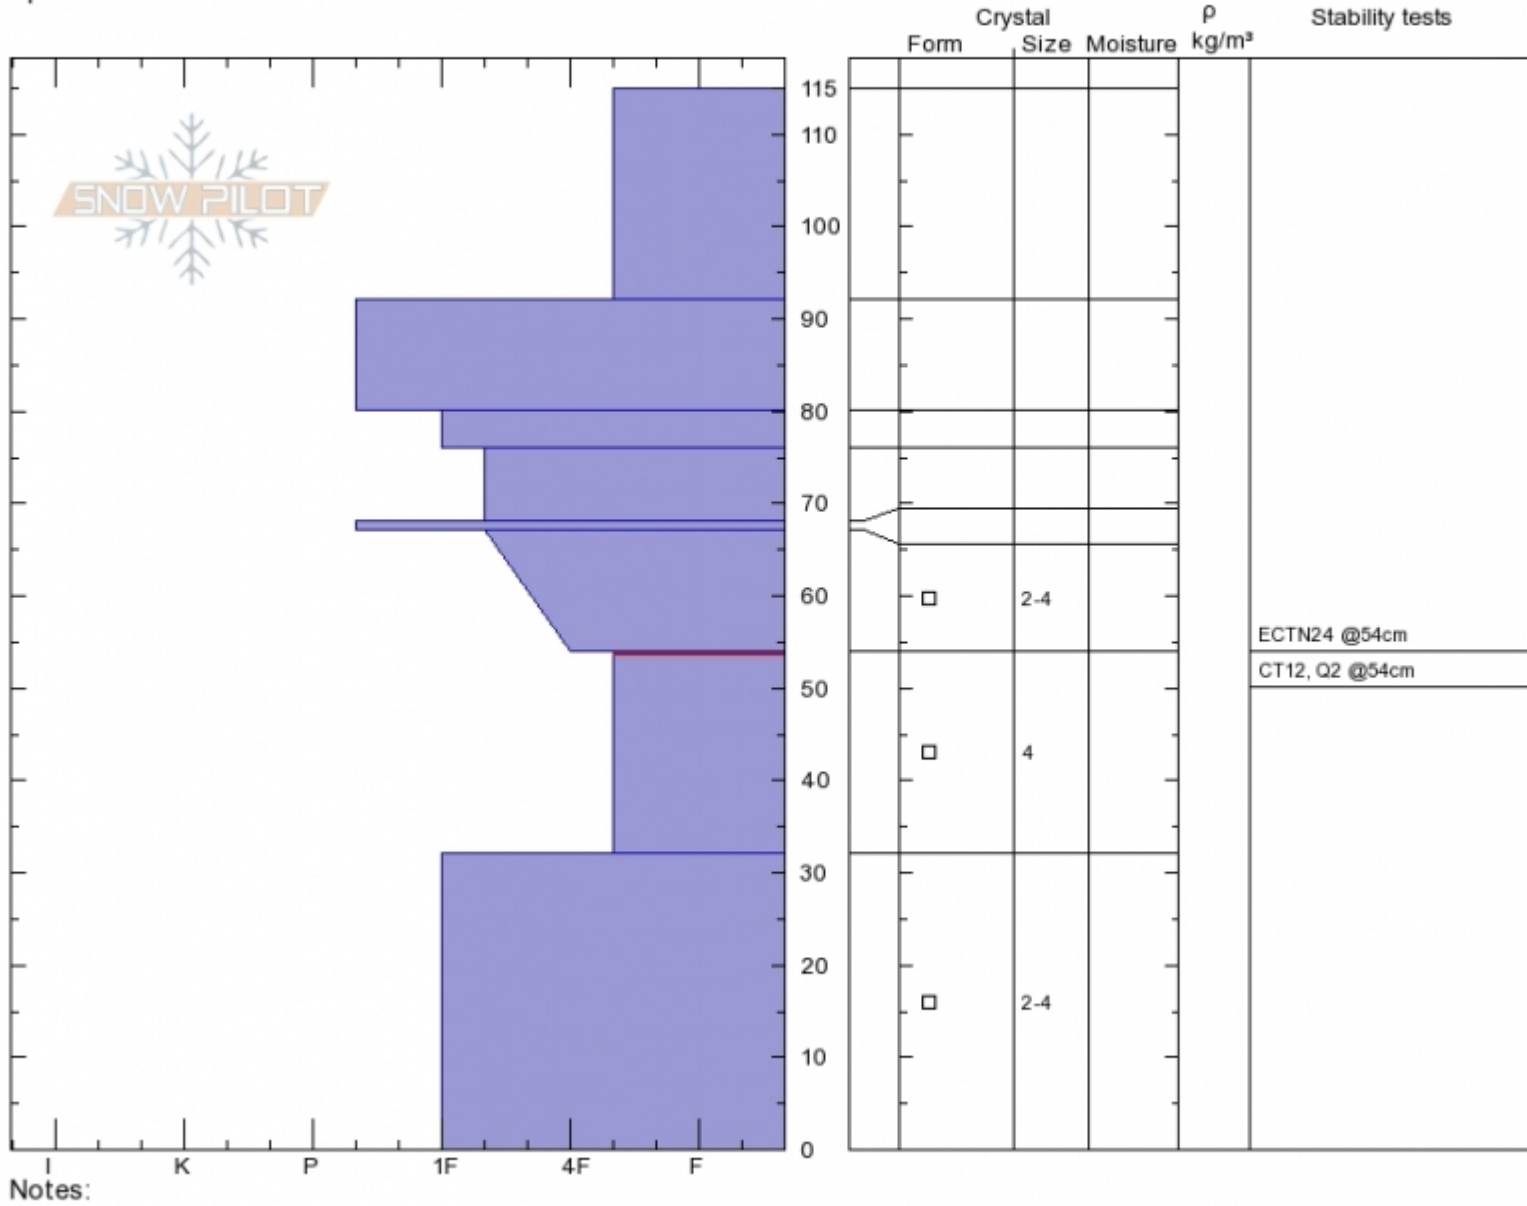

West of Sage  
 Madison Range-S  
 MT  
 Elevation: 9200 ft  
 Aspect: 20°  
 Specifics:

Doug Chabot-Admin  
 Tue Jan 15 12:10 2019  
 Co-ord: 44.94366N, -111.27043W  
 Slope Angle: 30°  
 Wind Loading: previous

Stability: **Good**  
 Air Temperature:  
 Sky Cover: **SCT**  
 Precipitation: **NO**  
 Wind:

HS115  
 Stability Test Notes

Layer No  
 32-54: Pro

Advisory Region  
 Southern Madison  
 Southern Madison, 2019-01-16