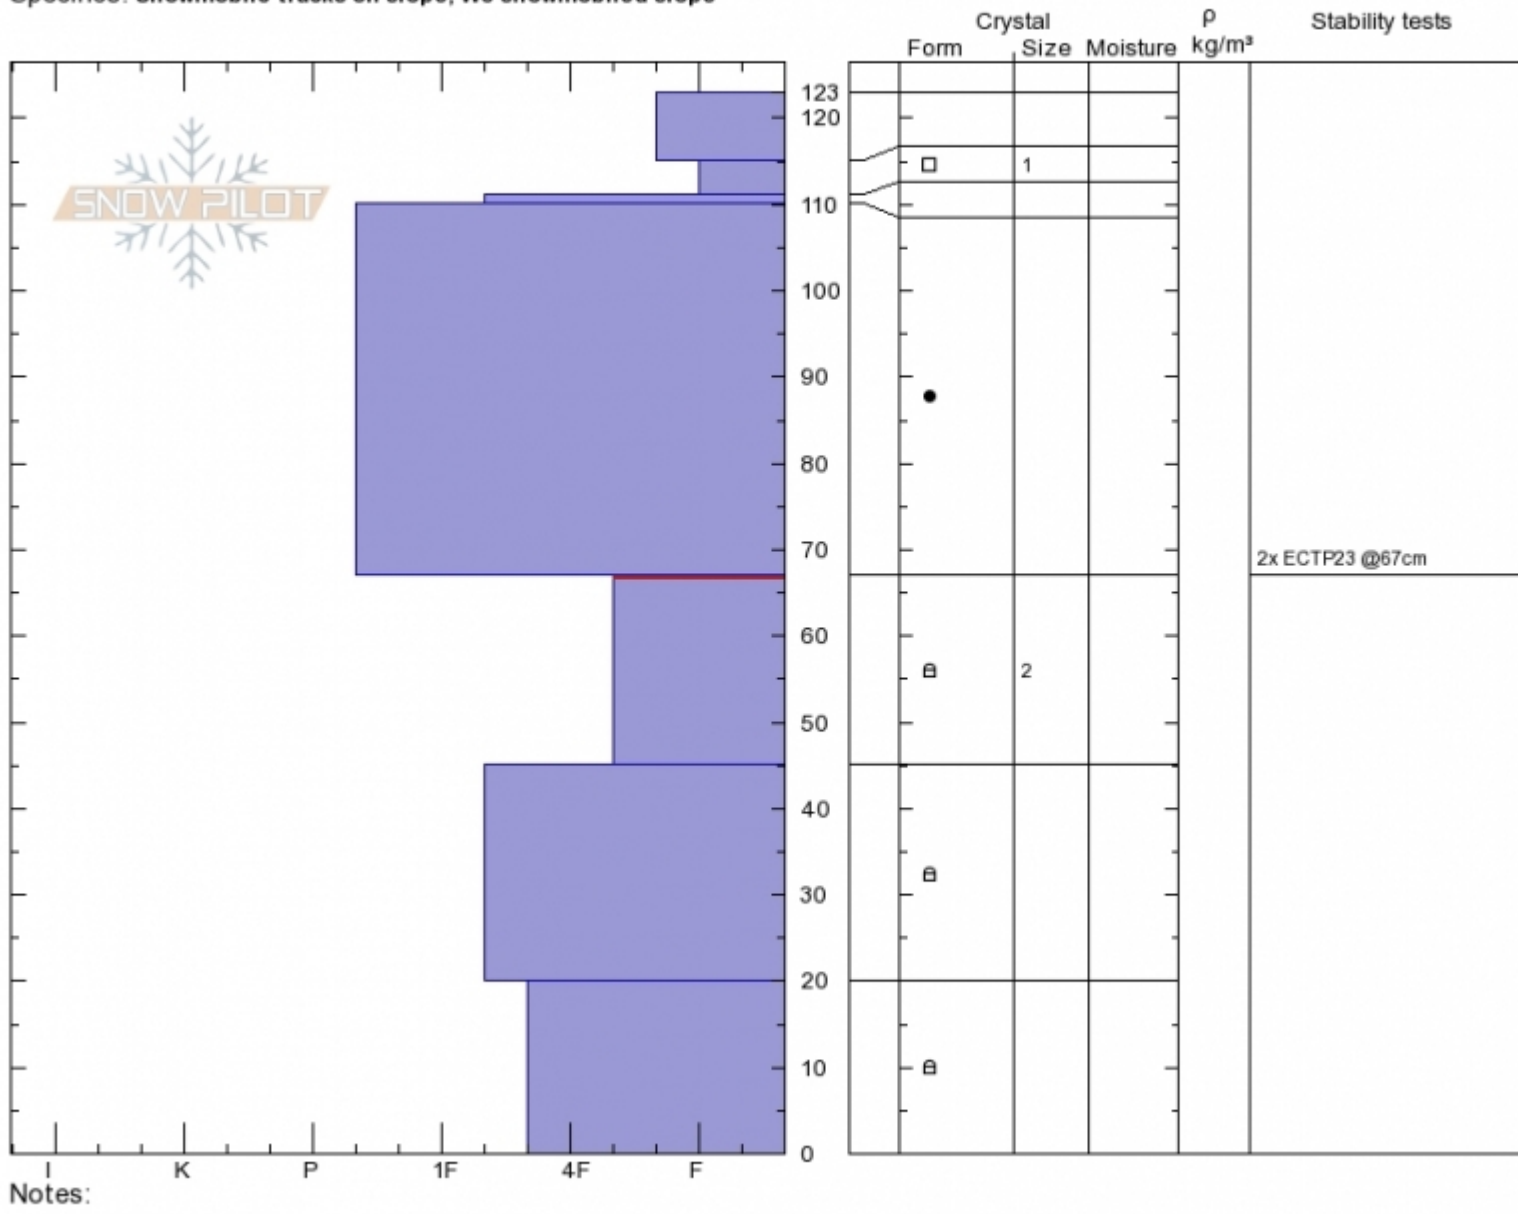

2nd Yellow Mule
 Madison Range-N
 MT
 Elevation: 9400 ft
 Aspect: 45°
 Specifics: Snowmobile tracks on slope; We snowmobiled slope

Ian Hoyer
 Sun Jan 13 11:00 2019
 Co-ord: 45.17756N, -111.40034W
 Slope Angle: 30°
 Wind Loading:

Stability: Fair
 Air Temperature:
 Sky Cover: CLR
 Precipitation: NO
 Wind: Calm

HS123
 Stability Test Notes

Layer No
 45-67: Pr

Advisory Region
 Northern Madison
 Northern Madison, 2019-01-13