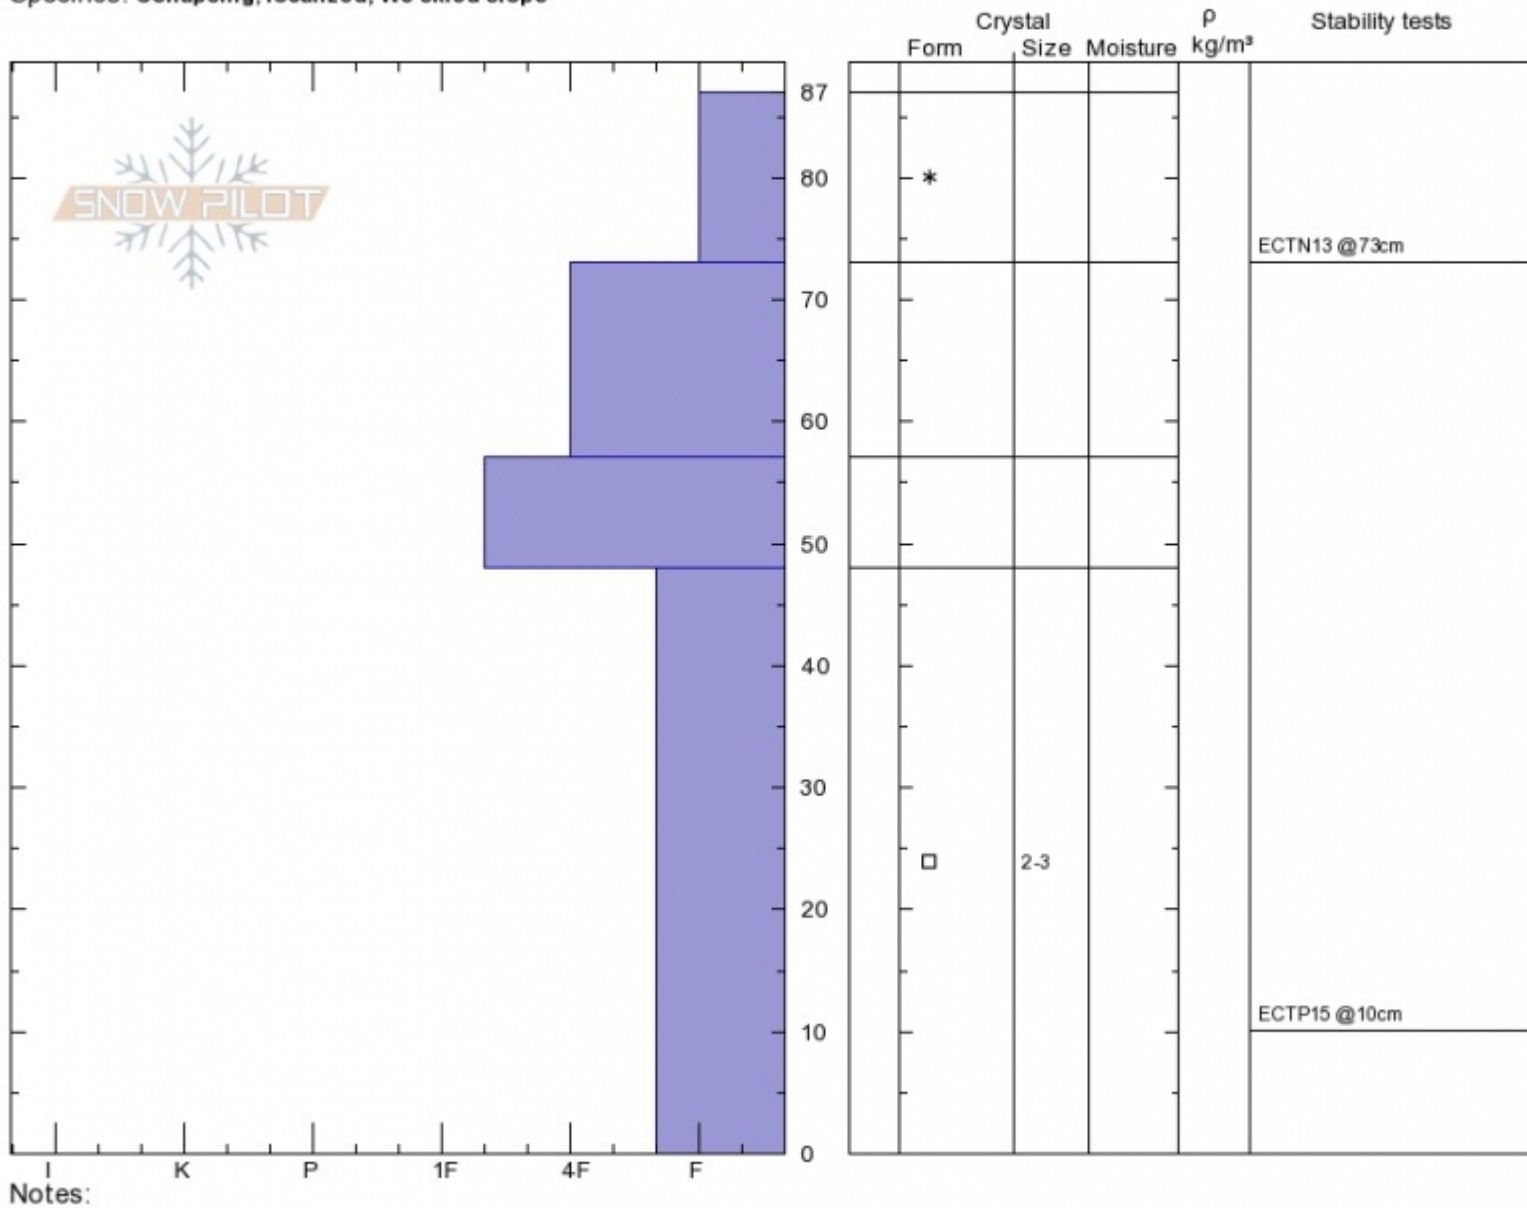

Bacon Rind
Madison Range-S
MT
 Elevation: **8800 ft**
 Aspect: **90°**
 Specifics: **Collapsing, localized; We skied slope**

Spencer Jonas
Sat Dec 22 11:00 2018
 Co-ord:
 Slope Angle: **26°**
 Wind Loading: **no**

Stability:
 Air Temperature:
 Sky Cover: **FEW**
 Precipitation:
 Wind: **Calm**

HS87 PF87
Stability Test Notes

Layer No

Advisory Region
 Southern Madison
Avalanche Details: [Collapsing, "whumphs" at Bacon Rind](#)
Forecast link: [GNFAC Avalanche Forecast for Sun Dec 23, 2018](#)
 Southern Madison, 2018-12-22