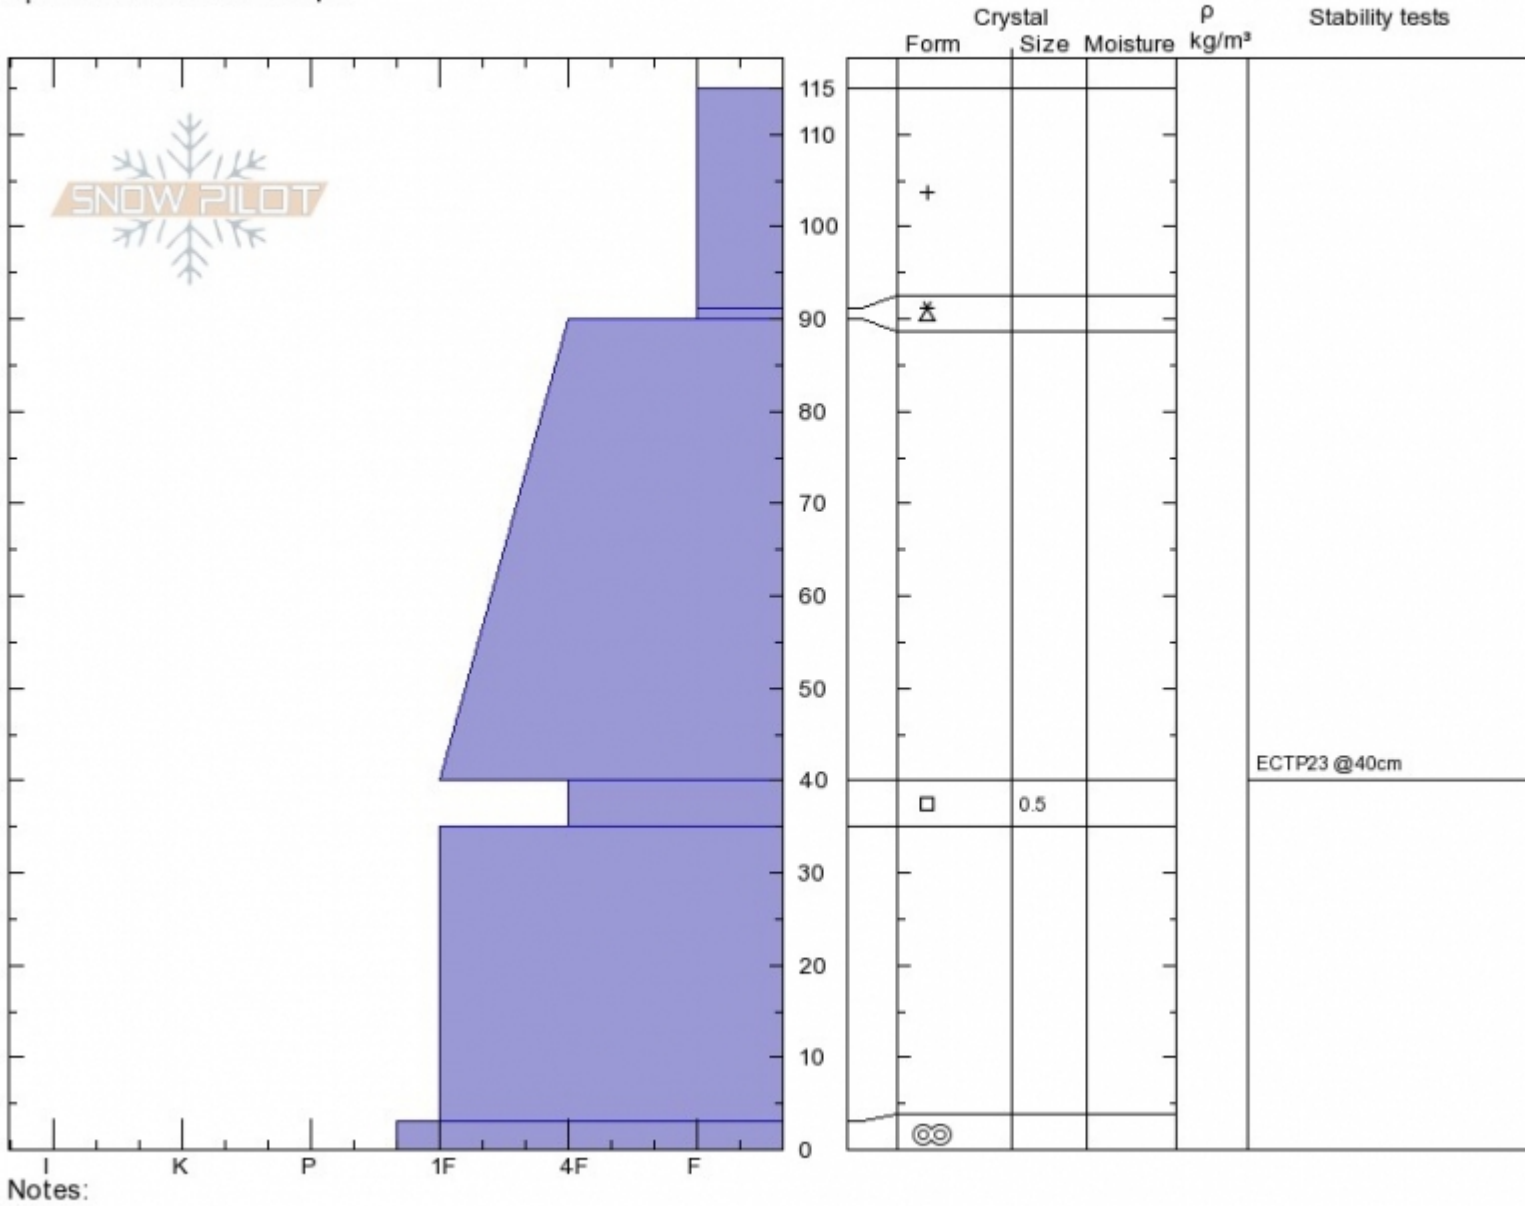

The Ramp
Bridger Range
MT
 Elevation: **8100 ft**
 Aspect: **20°**
 Specifics: **Ski tracks on slope**

Spencer Jonas
Sat Nov 17 13:30 2018
 Co-ord:
 Slope Angle: **33°**
 Wind Loading:

Stability:
 Air Temperature:
 Sky Cover: **FEW**
 Precipitation: **NO**
 Wind: **Calm**

HS115
Stability Test Notes

Layer No

Advisory Region
 Bridger Range

Forecast link: [GNFAC Avalanche Forecast for Mon Nov 19, 2018](#)
 Bridger Range, 2018-11-18