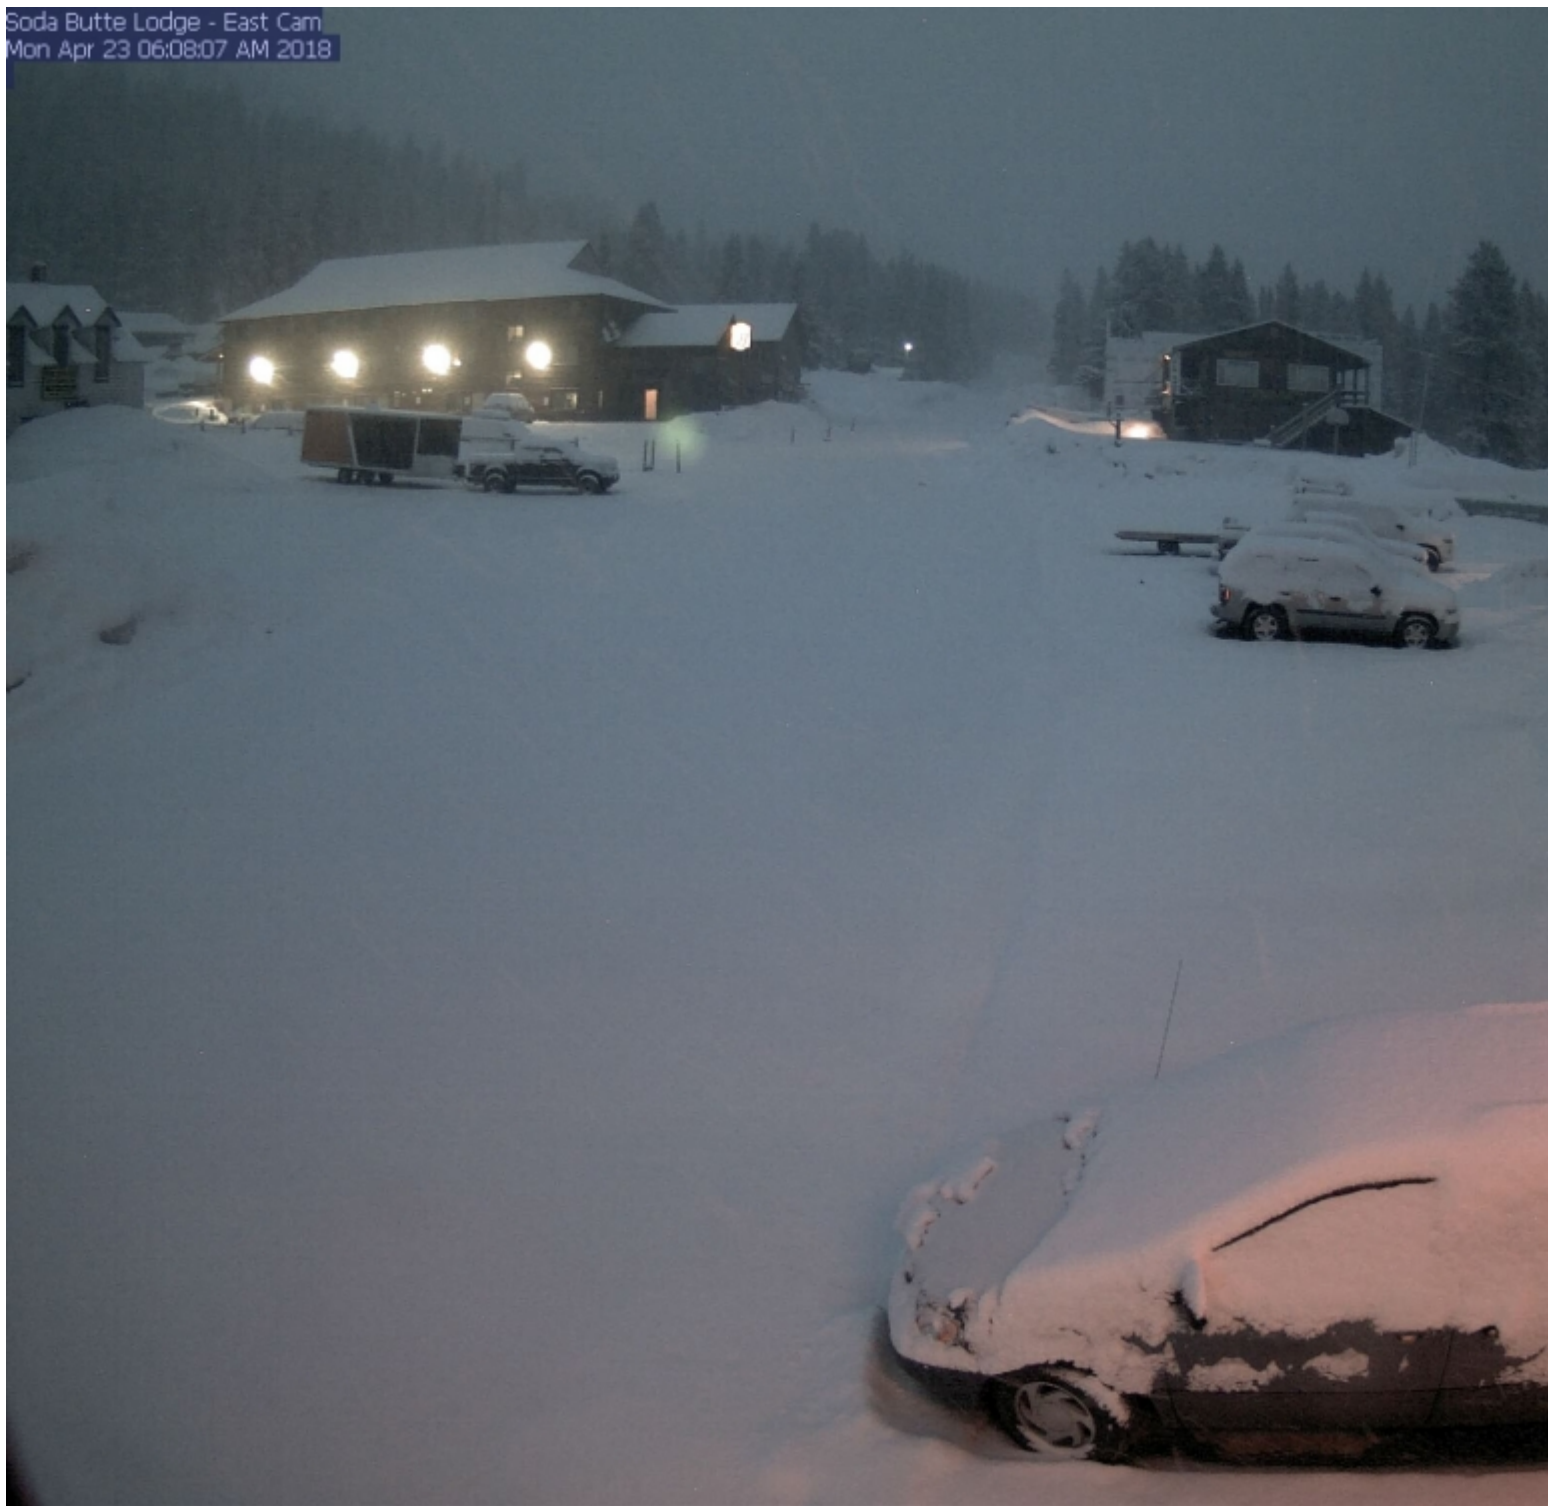

Soda Butte Lodge - East Cam  
Mon Apr 23 06:08:07 AM 2018

The town of Cooke City received 3-4" of heavy snow overnight. There is sure to be more in the mountains.  
Photo: Soda Butte Lodge Webcam (screenshot)

Advisory Region  
Cooke City

**Forecast link:** [GNFAC Avalanche Forecast for Mon Apr 23, 2018](#)  
Cooke City, 2018-04-23