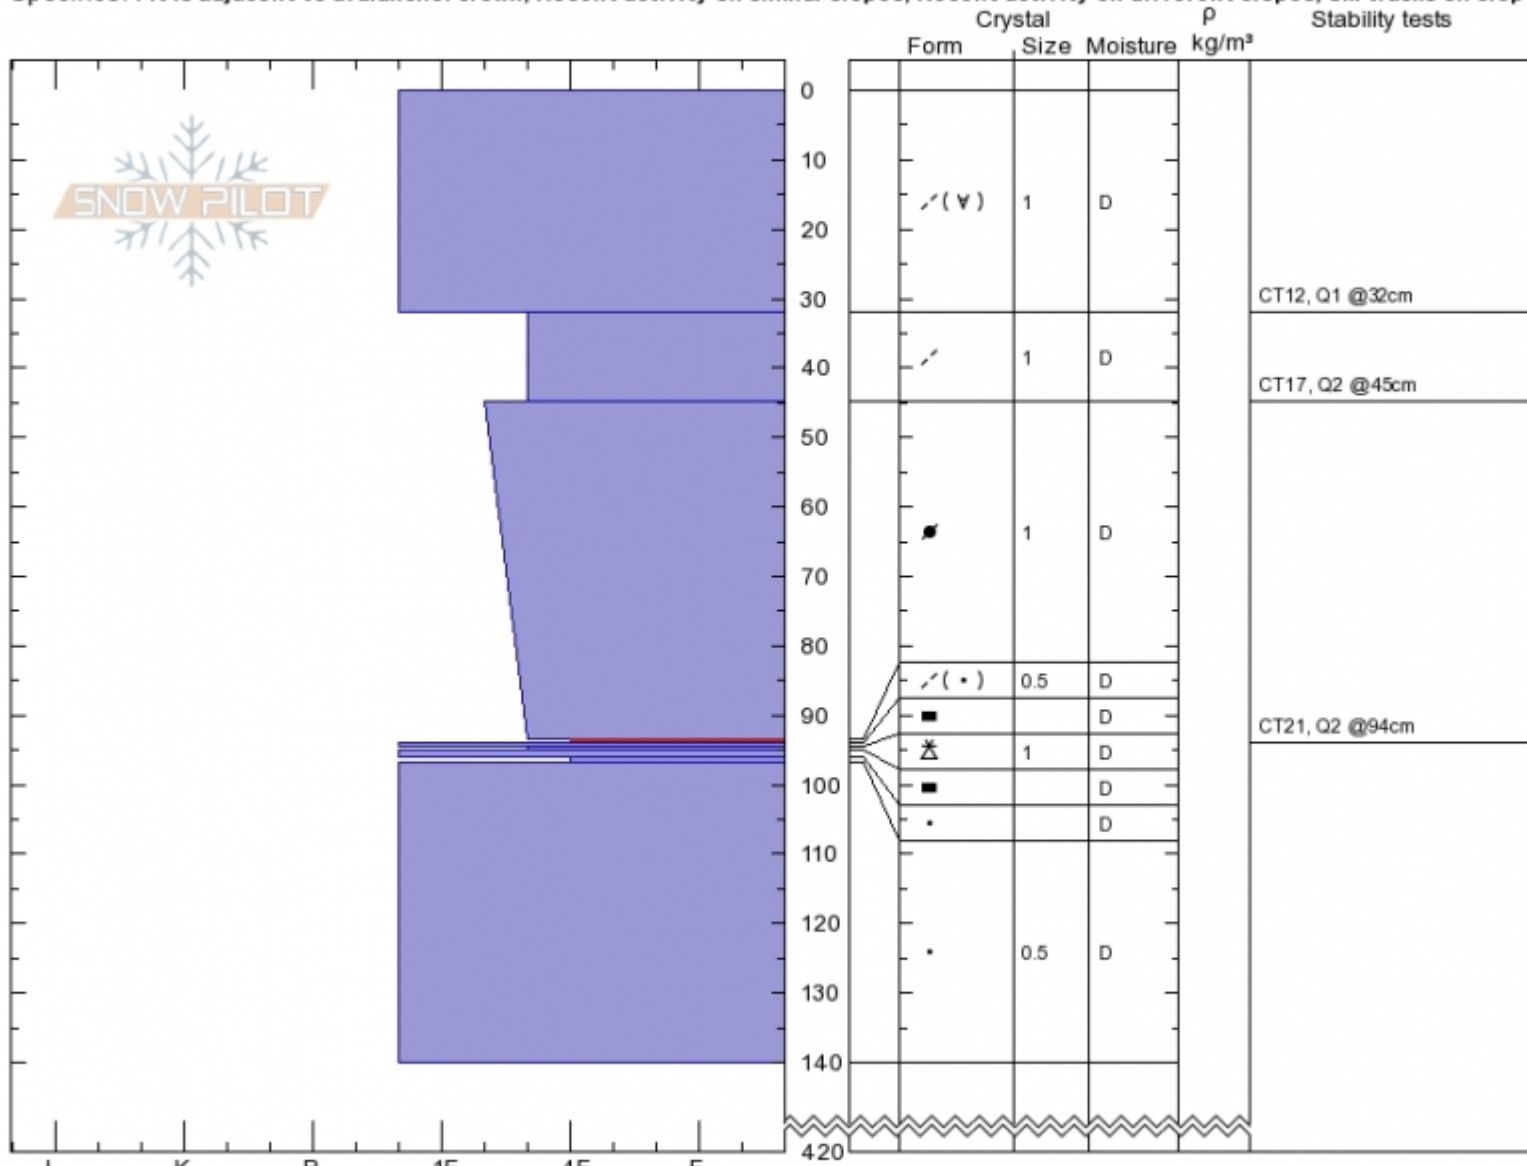

Saddle Peak Avalanche Doug Chabot-Admin
Bridger Range Sat Apr 14 14:00 2018
MT Co-ord: 45.79321N, -110.93537W
 Elevation: 9019 ft Slope Angle: 37°
 Aspect: 94° Wind Loading: **previous**
 Specifics: Pit is adjacent to avalanche: crown; Recent activity on similar slopes; Recent activity on different slopes; Ski tracks on slope

Stability: **Poor** HS420
 Air Temperature: -1°C Stability Test Notes
 Sky Cover: **BKN**
 Precipitation: **NO**
 Wind: **W Moderate**

Layer No
 94-93.5: P
 94.5-94: B

Notes: This avalanche killed a solo skier late morning today. SS-ASu-R3-D2-I

Advisory Region
 Bridger Range
Avalanche Details: [1 skier triggered, caught, partially buried, killed](#)
 Bridger Range, 2018-04-16