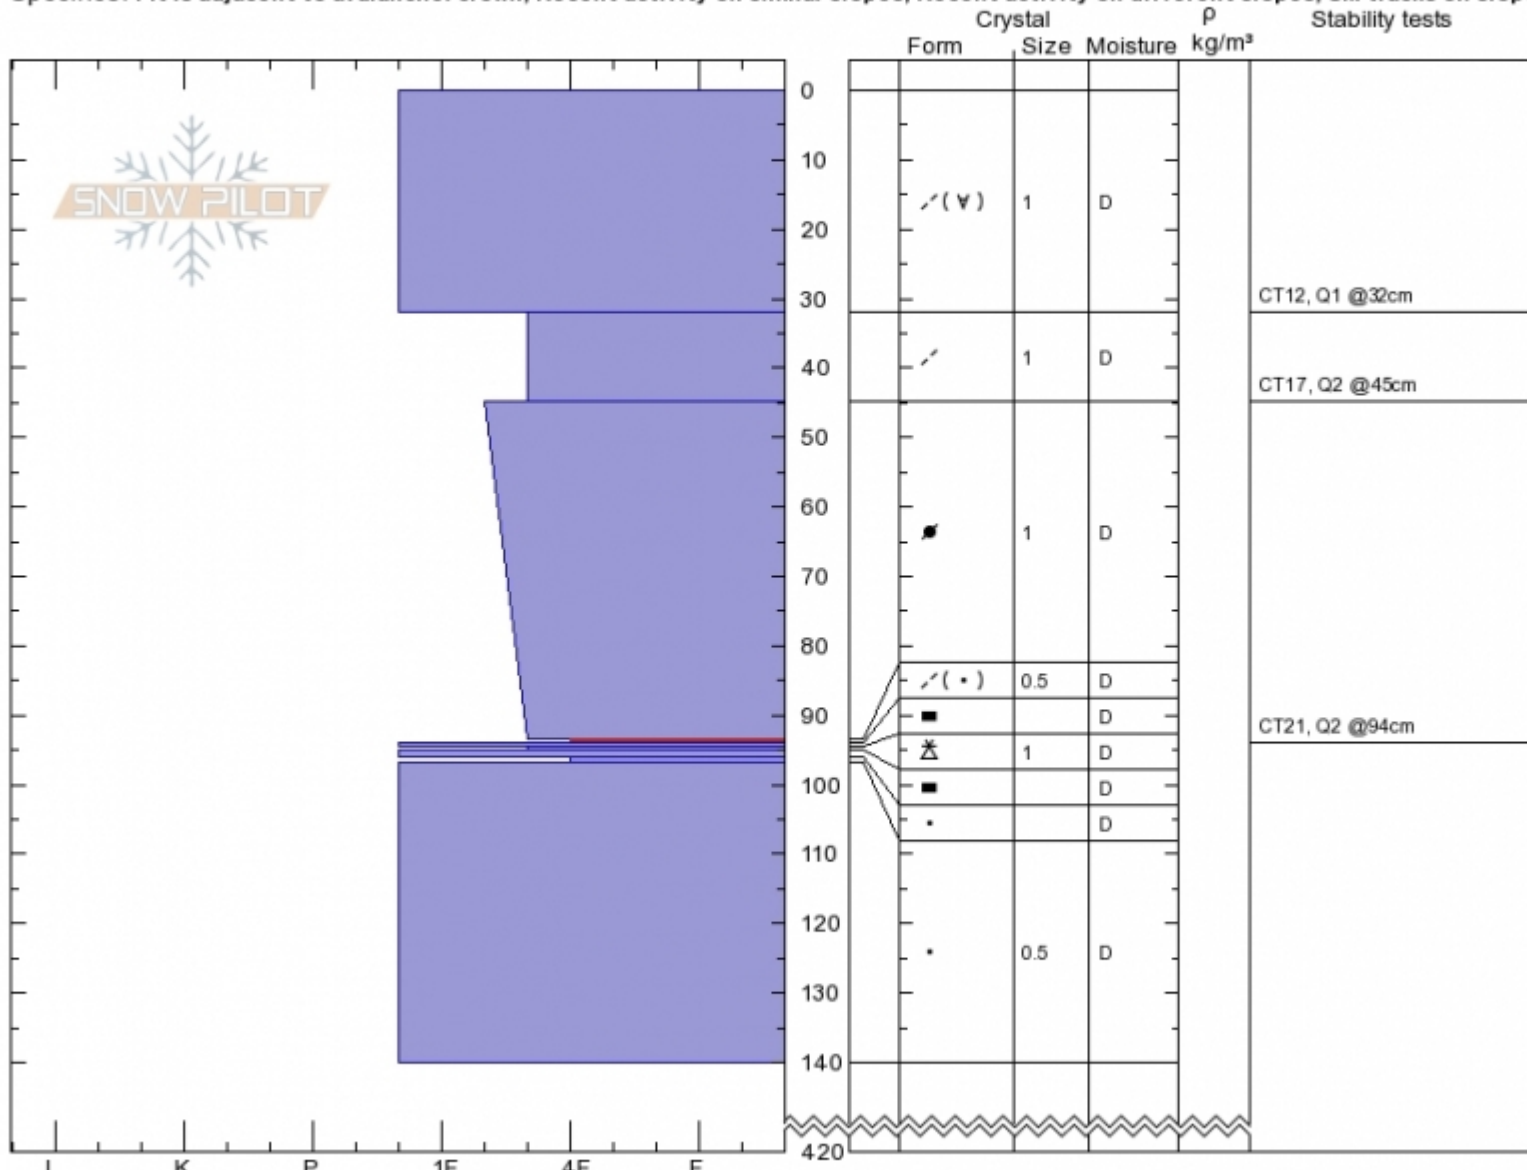

Saddle Peak Avalanche Doug Chabot-Admin
Bridger Range Sat Apr 14 14:00 2018
MT Co-ord: 45.79321N, -110.93537W
 Elevation: 9019 ft Slope Angle: 37°
 Aspect: 94° Wind Loading: **previous**
 Specifics: Pit is adjacent to avalanche: crown; Recent activity on similar slopes; Recent activity on different slopes; Ski tracks on slope

Stability: **Poor** HS420
 Air Temperature: -1°C Stability Test Notes
 Sky Cover: **BKN**
 Precipitation: **NO**
 Wind: **W Moderate**

Layer No
 94-93.5: P
 94.5-94: B

Notes: This avalanche killed a solo skier late morning today. SS-ASu-R3-D2-I

Advisory Region
 Bridger Range
Avalanche Details: [1 skier triggered, caught, partially buried, killed](#)
 Bridger Range, 2018-04-16