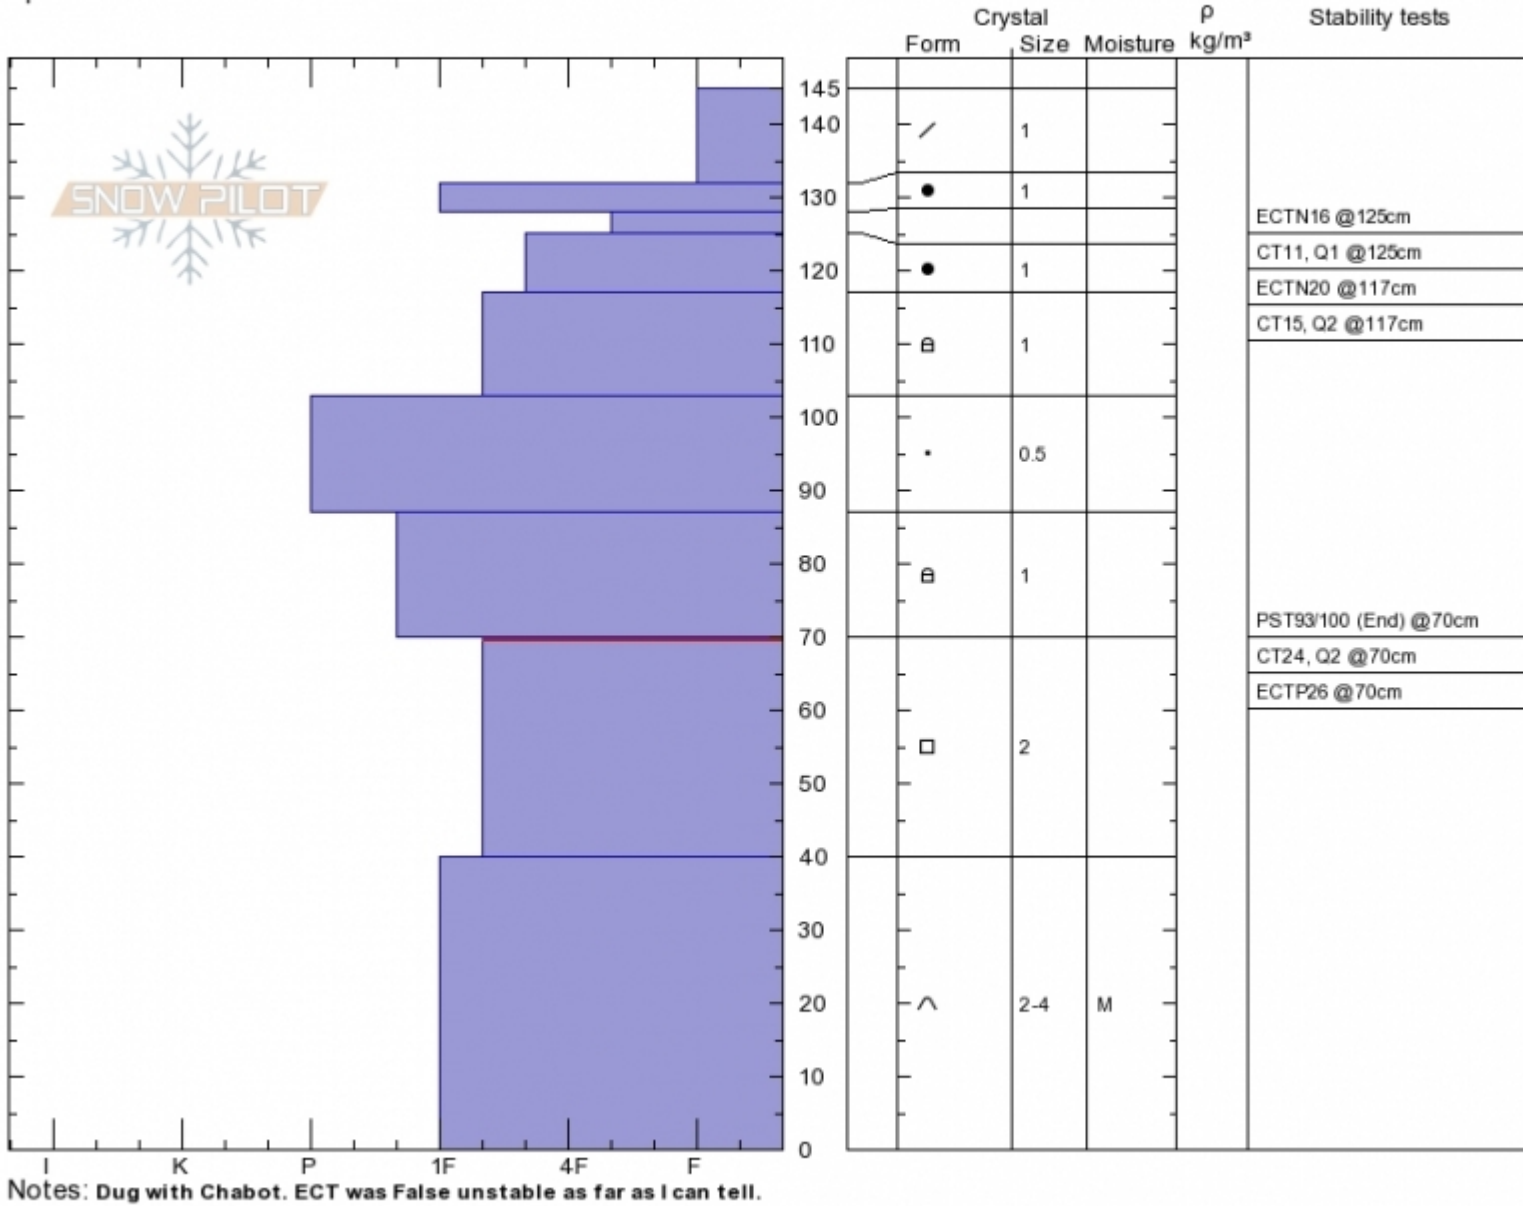

Taylor Fork
 Madison Range-S
 MT
 Elevation: 9480 ft
 Aspect: 100°
 Specifics:

Gabrielle Antonioli
 Wed Apr 4 11:33 2018
 Co-ord: 44.97616N, -111.31281W
 Slope Angle: 26°
 Wind Loading: previous

Stability: Good
 Air Temperature: -7°C
 Sky Cover: BKN
 Precipitation: NO
 Wind: SW Light Breeze

HS145
 Stability Test Notes

Layer No
 40-70: Pr

Taylor Fork Pit Profile, 04-April-18

Advisory Region
 Southern Madison
 Longitude
 -111.15W
 Latitude
 44.95N