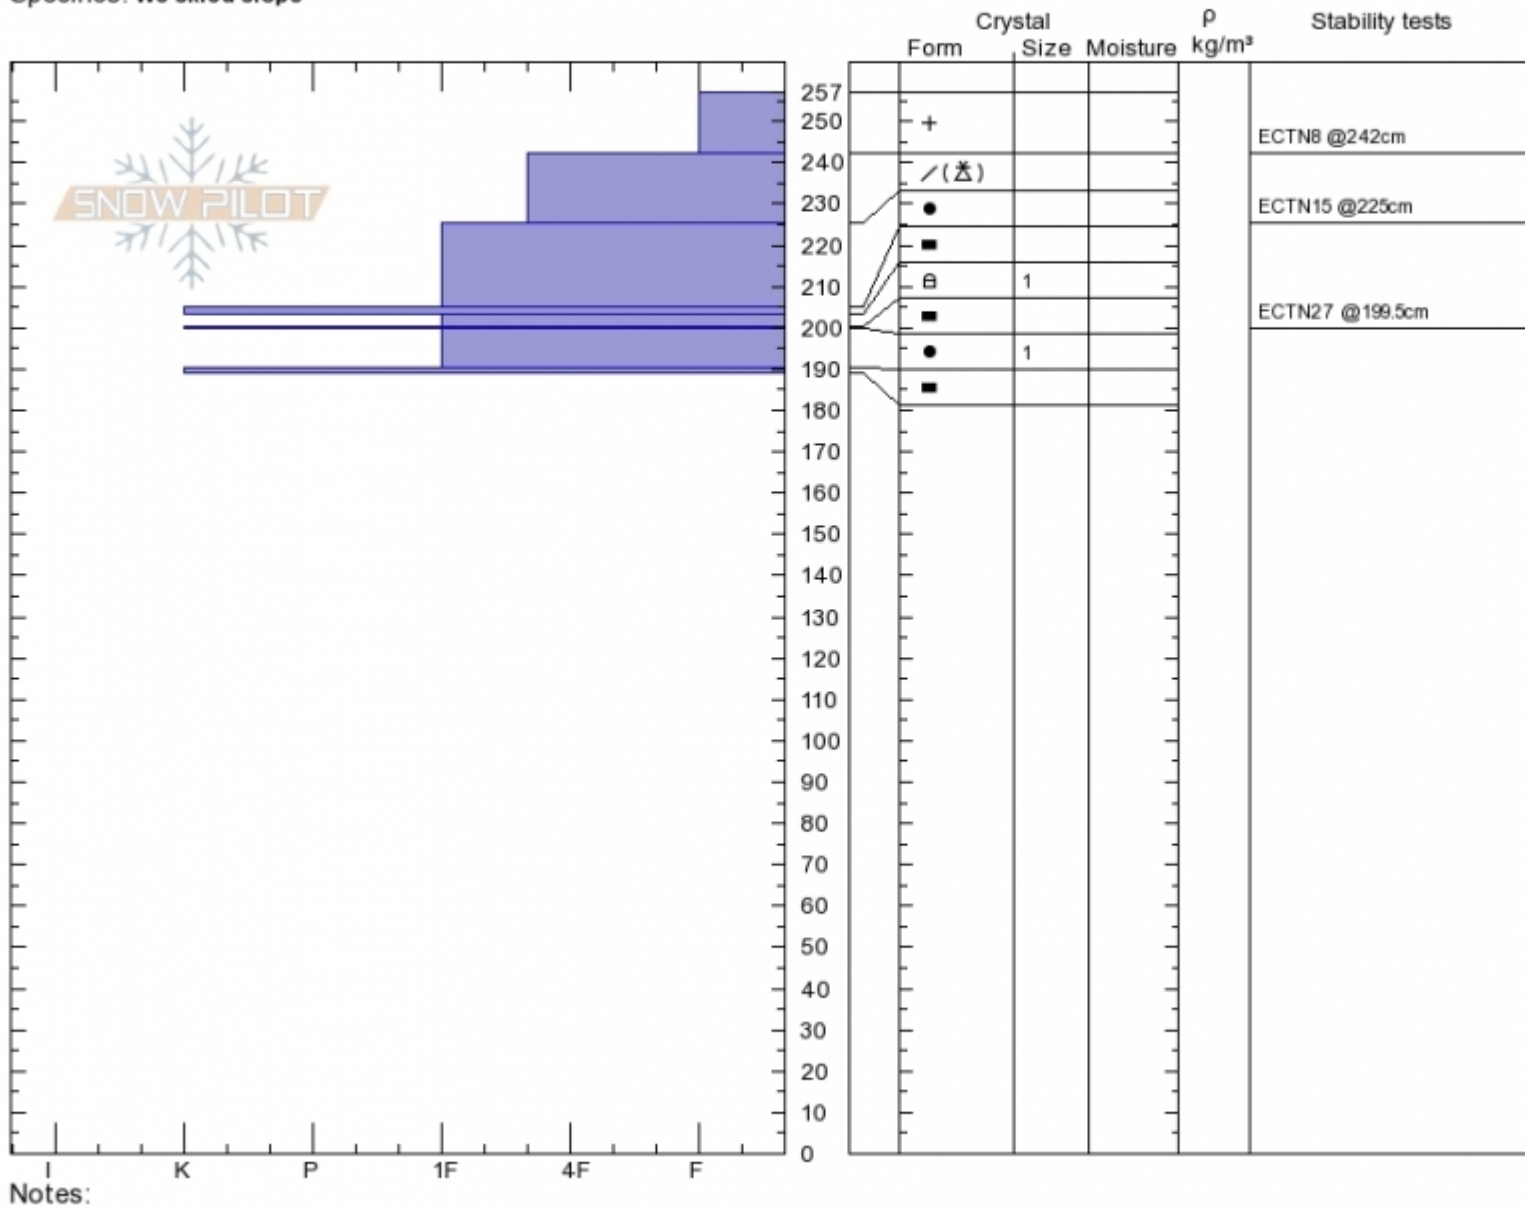

Palisades Butte
 Gallatin Range-N
 MT
 Elevation: 9650 ft
 Aspect: 160°
 Specifics: We skied slope

Doug Chabot-Admin
 Thu Mar 29 11:45 2018
 Co-ord: 45.41848N, -110.97893W
 Slope Angle: 32°
 Wind Loading: yes

Stability: **Very Good**
 Air Temperature: -7°C
 Sky Cover: CLR
 Precipitation: NO
 Wind: **W Moderate**

HS257
 Stability Test Notes

Layer No

Advisory Region
 Northern Gallatin
 Northern Gallatin, 2018-04-01