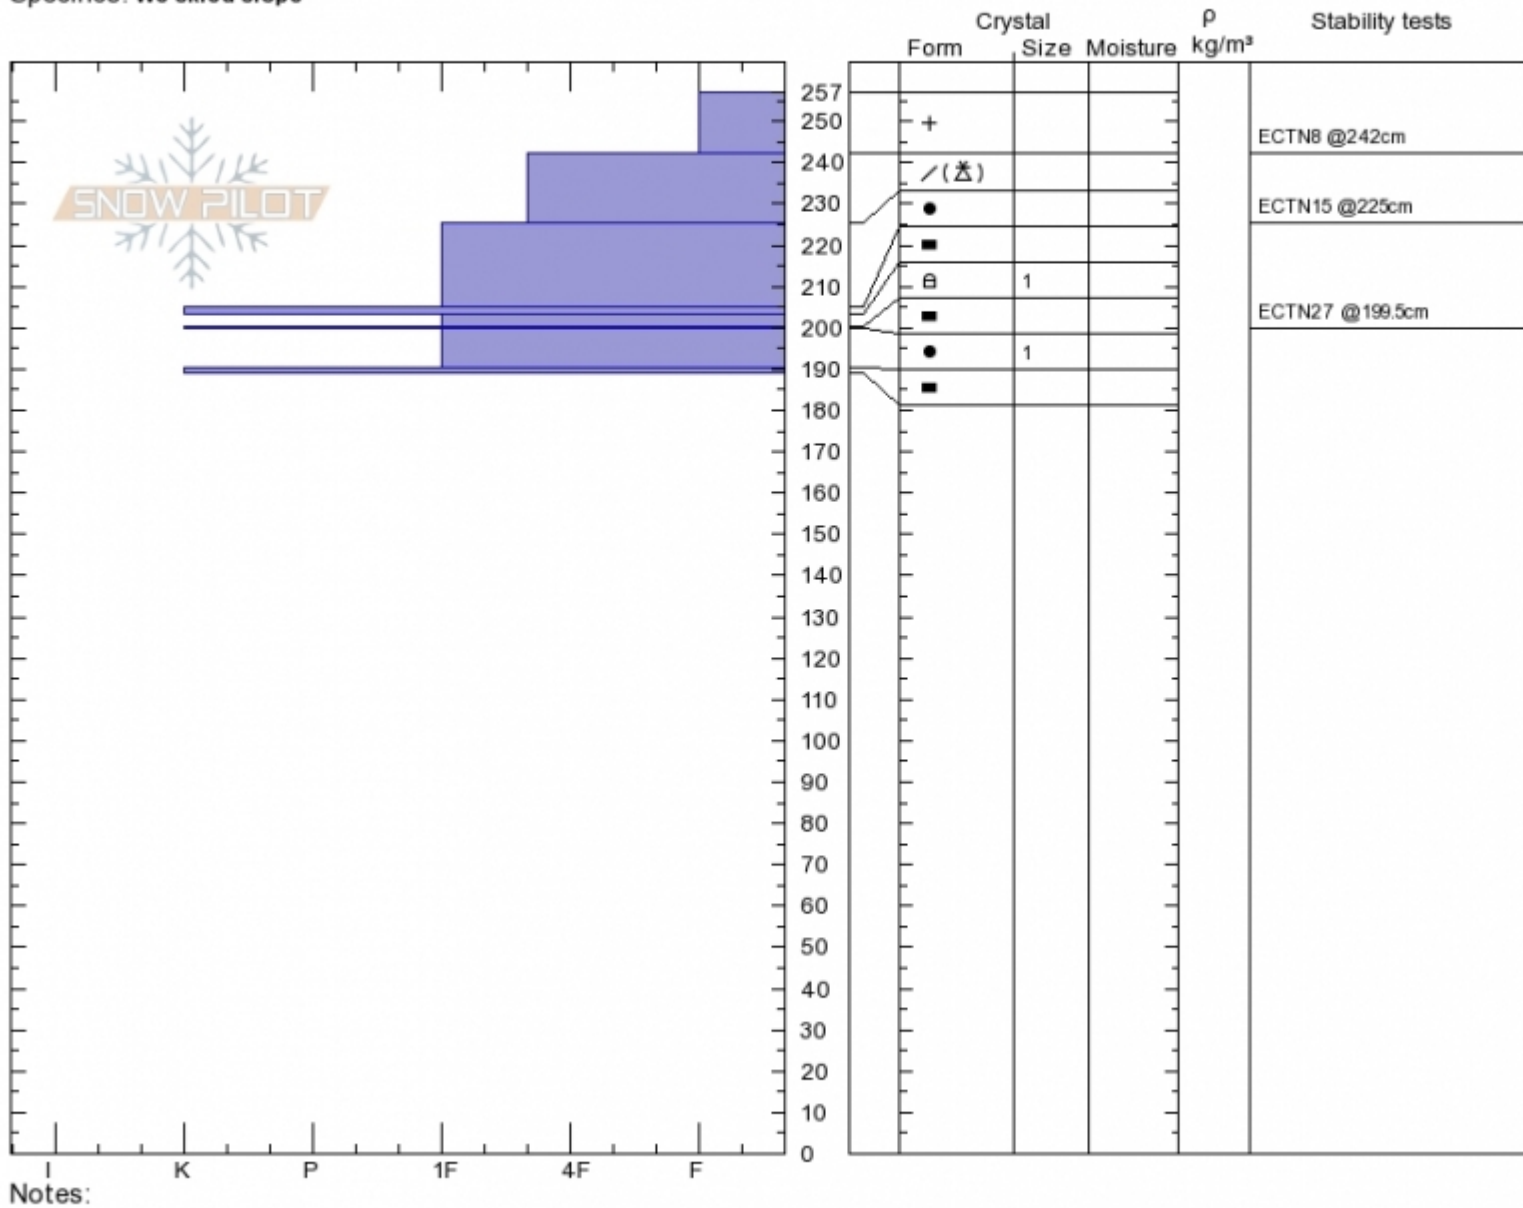

Palisades Butte
 Gallatin Range-N
 MT
 Elevation: 9650 ft
 Aspect: 160°
 Specifics: We skied slope

Doug Chabot-Admin
 Thu Mar 29 11:45 2018
 Co-ord: 45.41848N, -110.97893W
 Slope Angle: 32°
 Wind Loading: yes

Stability: **Very Good**
 Air Temperature: -7°C
 Sky Cover: CLR
 Precipitation: NO
 Wind: **W Moderate**

HS257
 Stability Test Notes

Layer No

Notes:
 Advisory Region
 Northern Gallatin
 Northern Gallatin, 2018-04-01