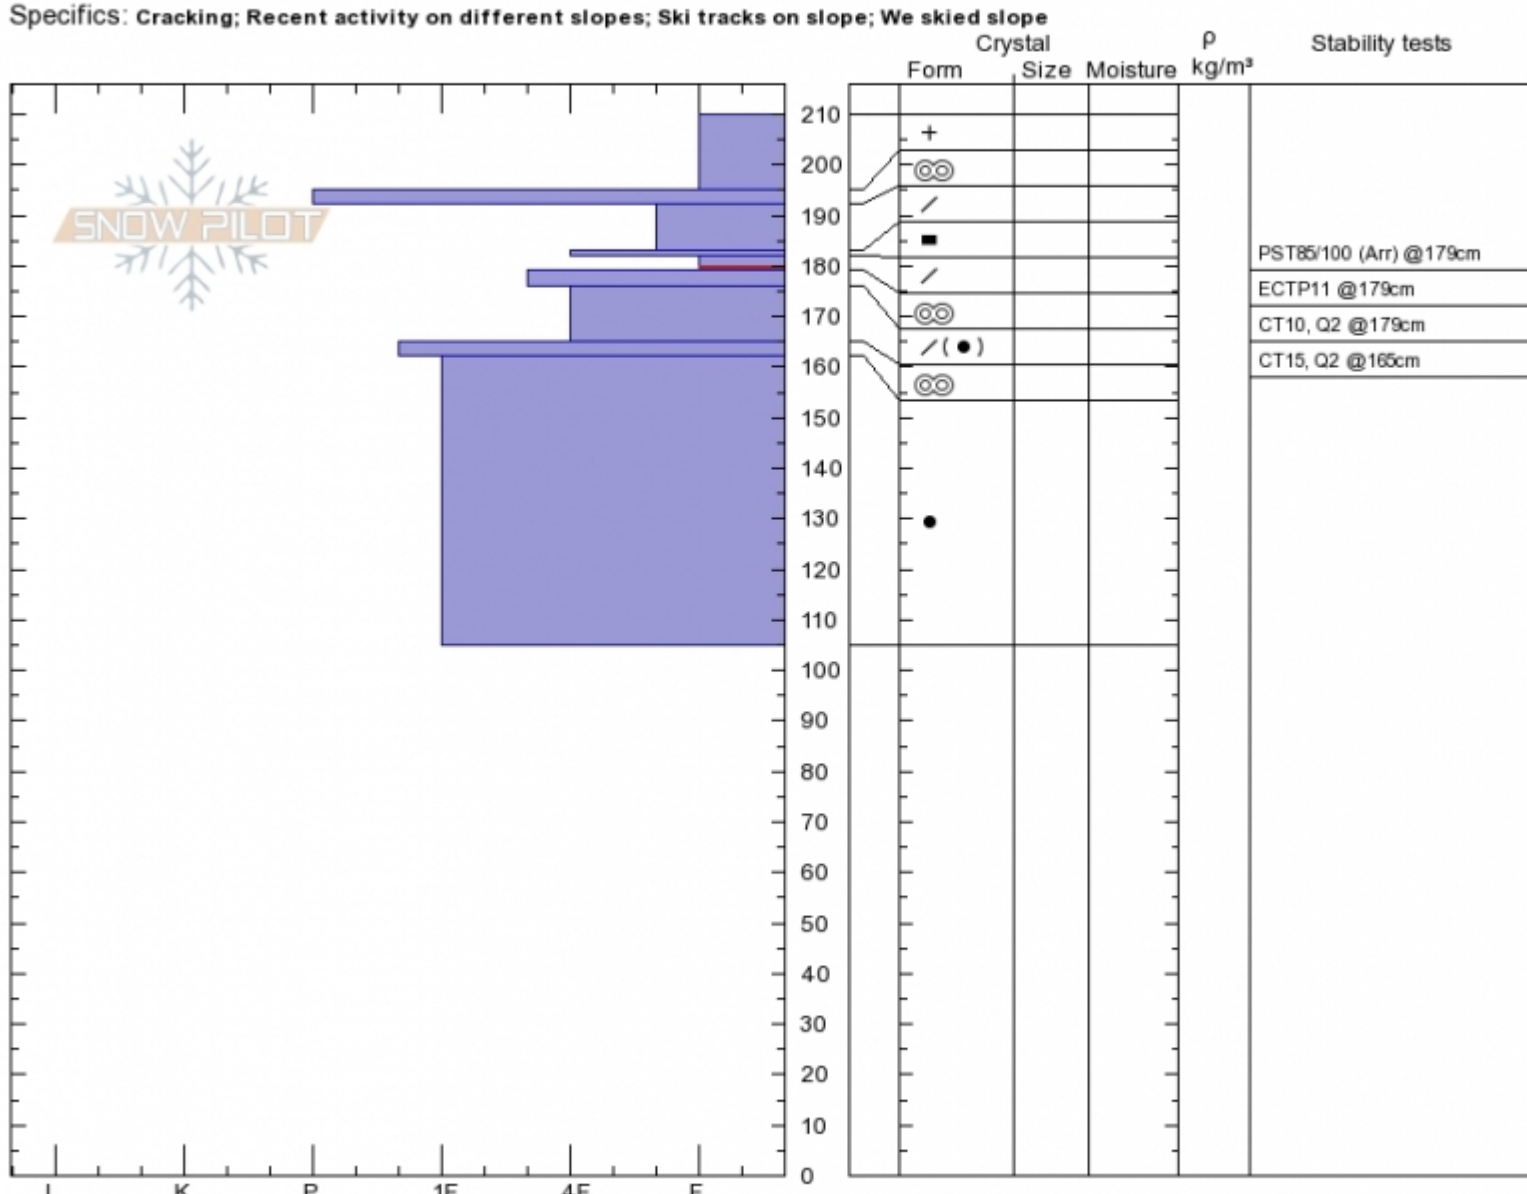

Middle Basin/Beehive
Madison Range-N
MT
 Elevation: **8820 ft**
 Aspect: **90°**
 Specifics: **Cracking; Recent activity on different slopes; Ski tracks on slope; We skied slope**

Alex Marienthal
Sat Mar 24 00:25 2018
 Co-ord: **45.32384N, -111.37836W**
 Slope Angle: **25°**
 Wind Loading: **no**

Stability: **Fair**
 Air Temperature:
 Sky Cover: **BKN**
 Precipitation: **NO**
 Wind: **SW Moderate**

HS210
 Stability Test Notes

Layer No
179-182: F

Notes: 6in. new snow this morning. Stopped snowing 30-45 minutes before pit. Wind increasing to strong.