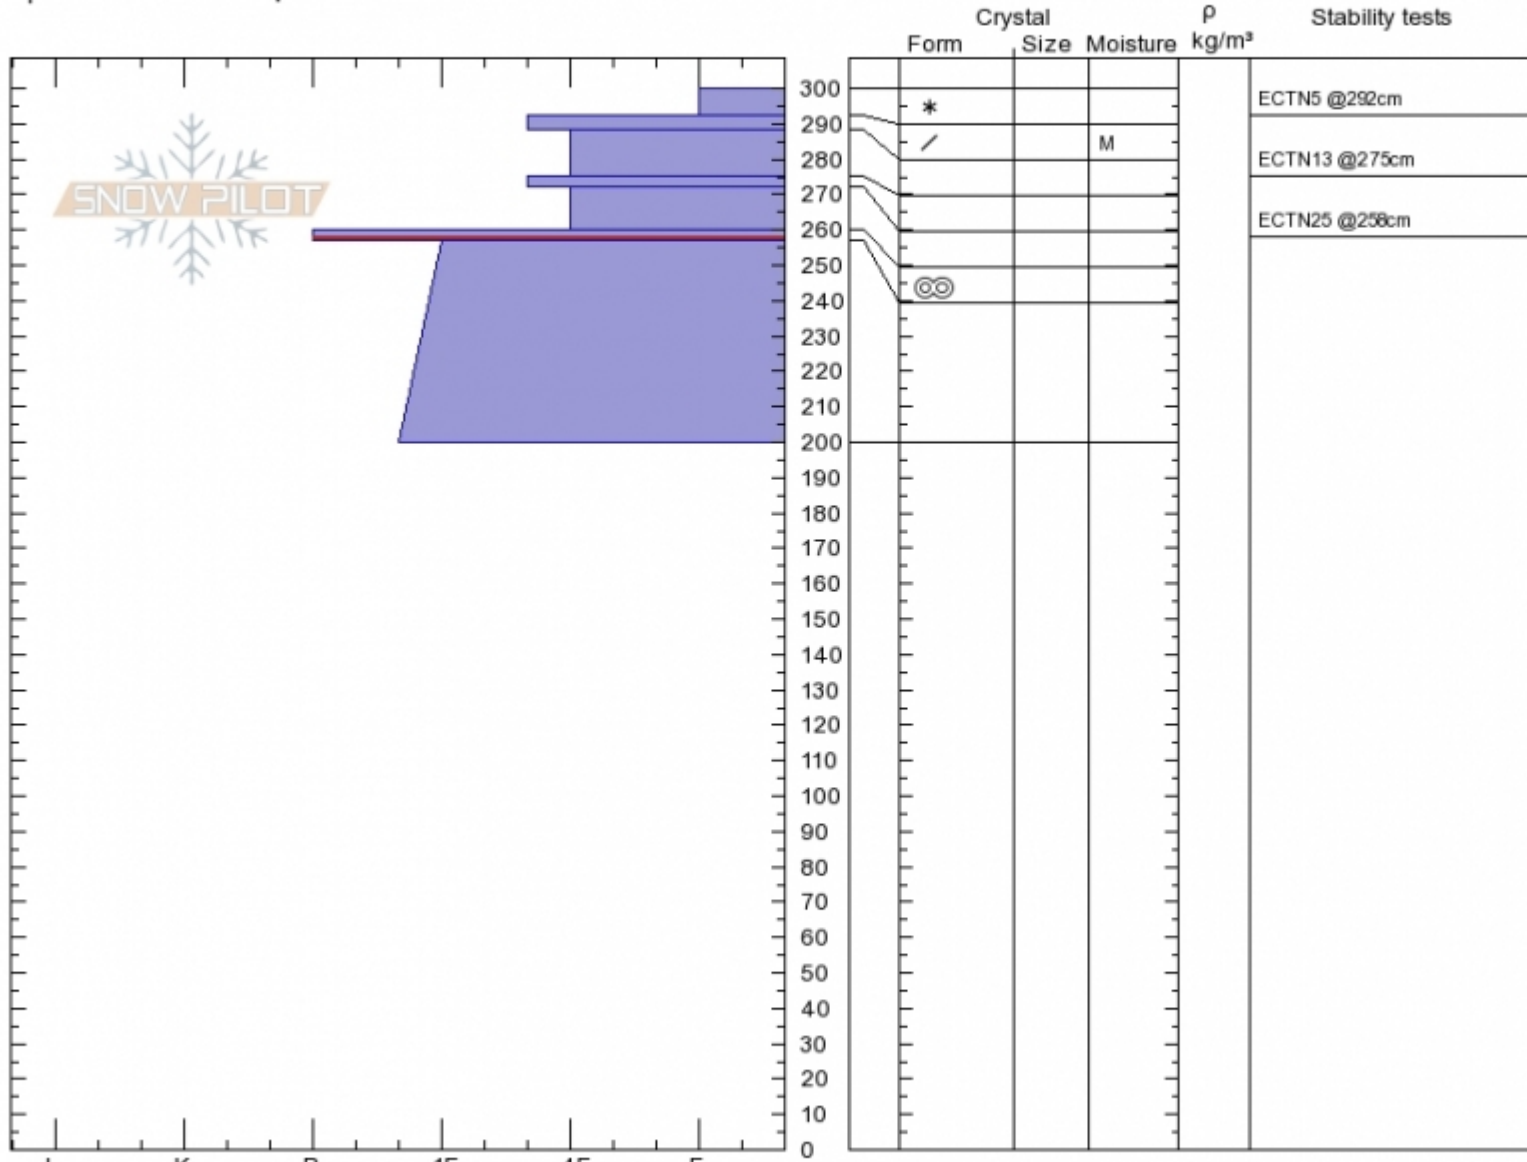

west Meridian Peak  
 Beartooths  
 MT  
 Elevation: 9800 ft  
 Aspect: 265°  
 Specifics: We skied slope

Beau Fredlund  
 Sun Mar 25 13:00 2018  
 Co-ord: 45.02568N, -110.00607E  
 Slope Angle: 28°  
 Wind Loading:

Stability:  
 Air Temperature:  
 Sky Cover: BKN  
 Precipitation: S1  
 Wind: Calm

HS300  
 Stability Test Notes

Layer No  
 257-260: F

Notes: Overall, very little wind effect with the new snow. However, on SW Meridian, we were able to ski cut some 15 cm deep soft slabs, crust, which were more sensitive/ running short distances.

Also, some small wet loose activity was noted on the steep solar aspects around 2pm, with greenhouse warming and calm winds.

Advisory Region  
 Cooke City  
 Cooke City, 2018-03-27