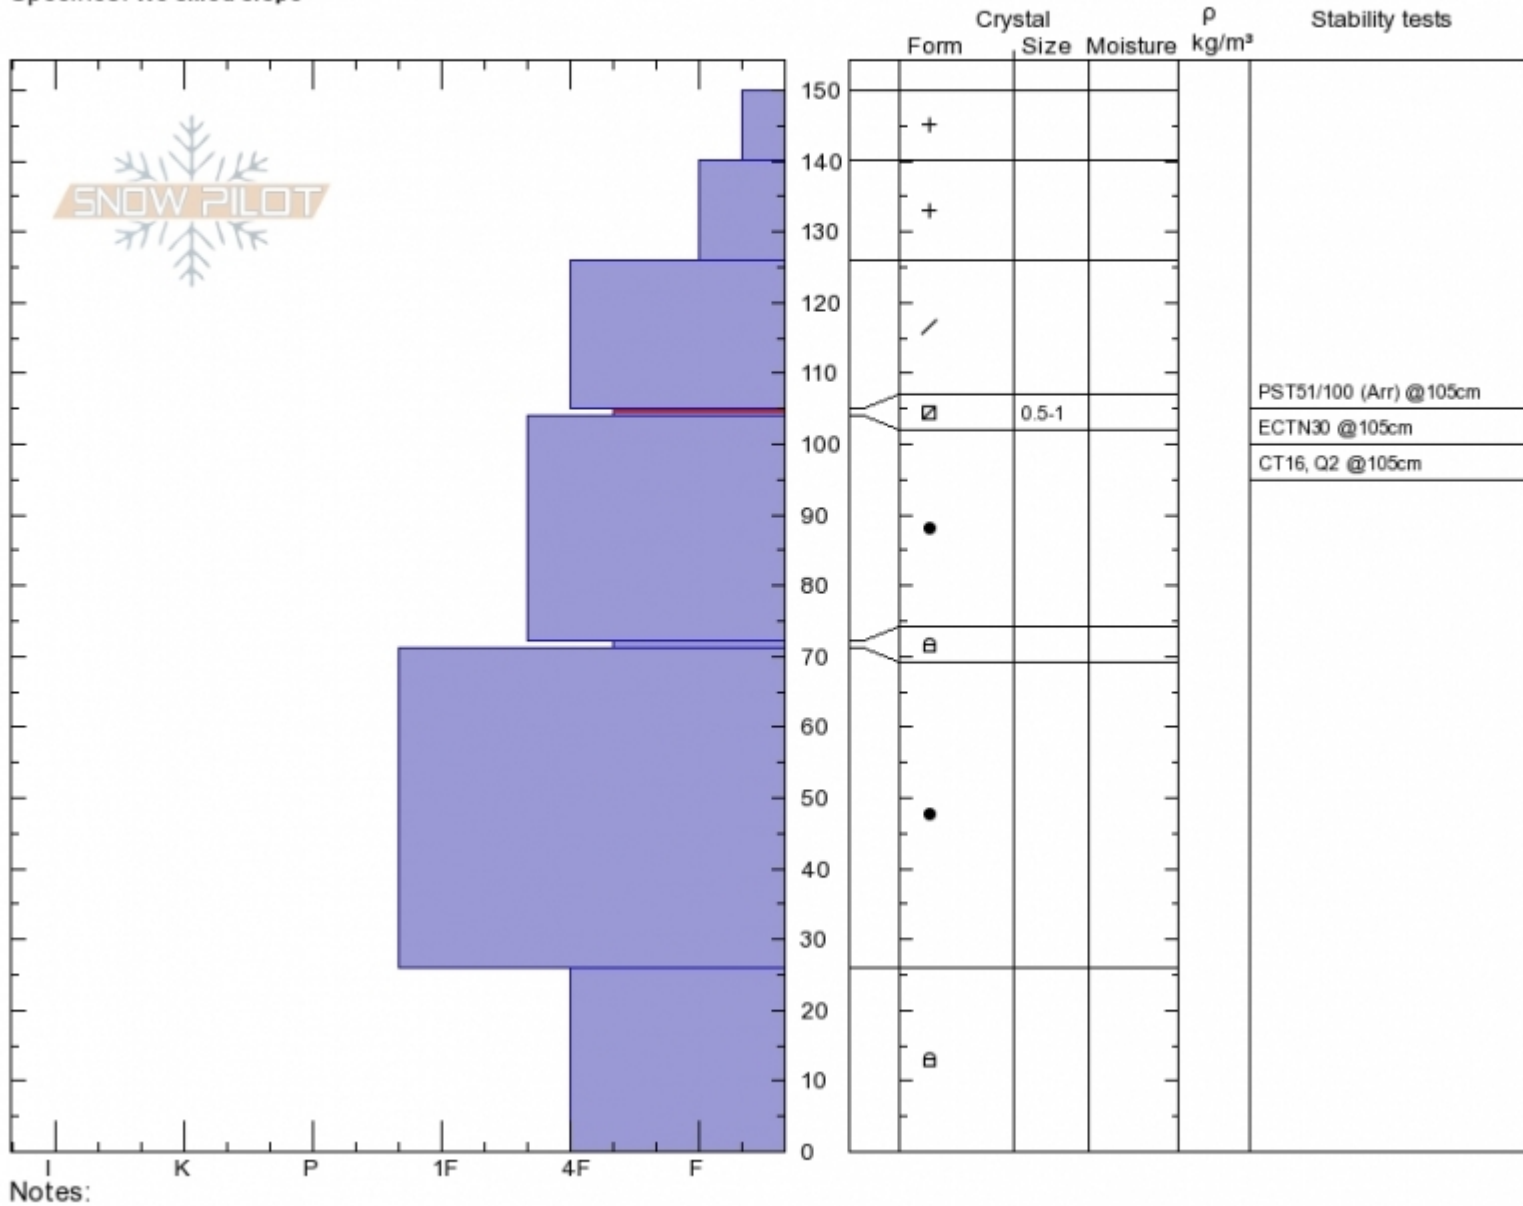

Trapper NE
Lionhead Range
MT
 Elevation: **9000 ft**
 Aspect: **70°**
 Specifics: **We skied slope**

Eric Knoff
Fri Feb 23 13:00 2018
 Co-ord: **44.83589N, -111.34523W**
 Slope Angle: **30°**
 Wind Loading: **no**

Stability: **Good**
 Air Temperature: **-20°C**
 Sky Cover: **CLR**
 Precipitation: **NO**
 Wind: **Calm**

HS150
Stability Test Notes

Layer No
104-105:

Advisory Region
 Lionhead Range
 Lionhead Range, 2018-02-24