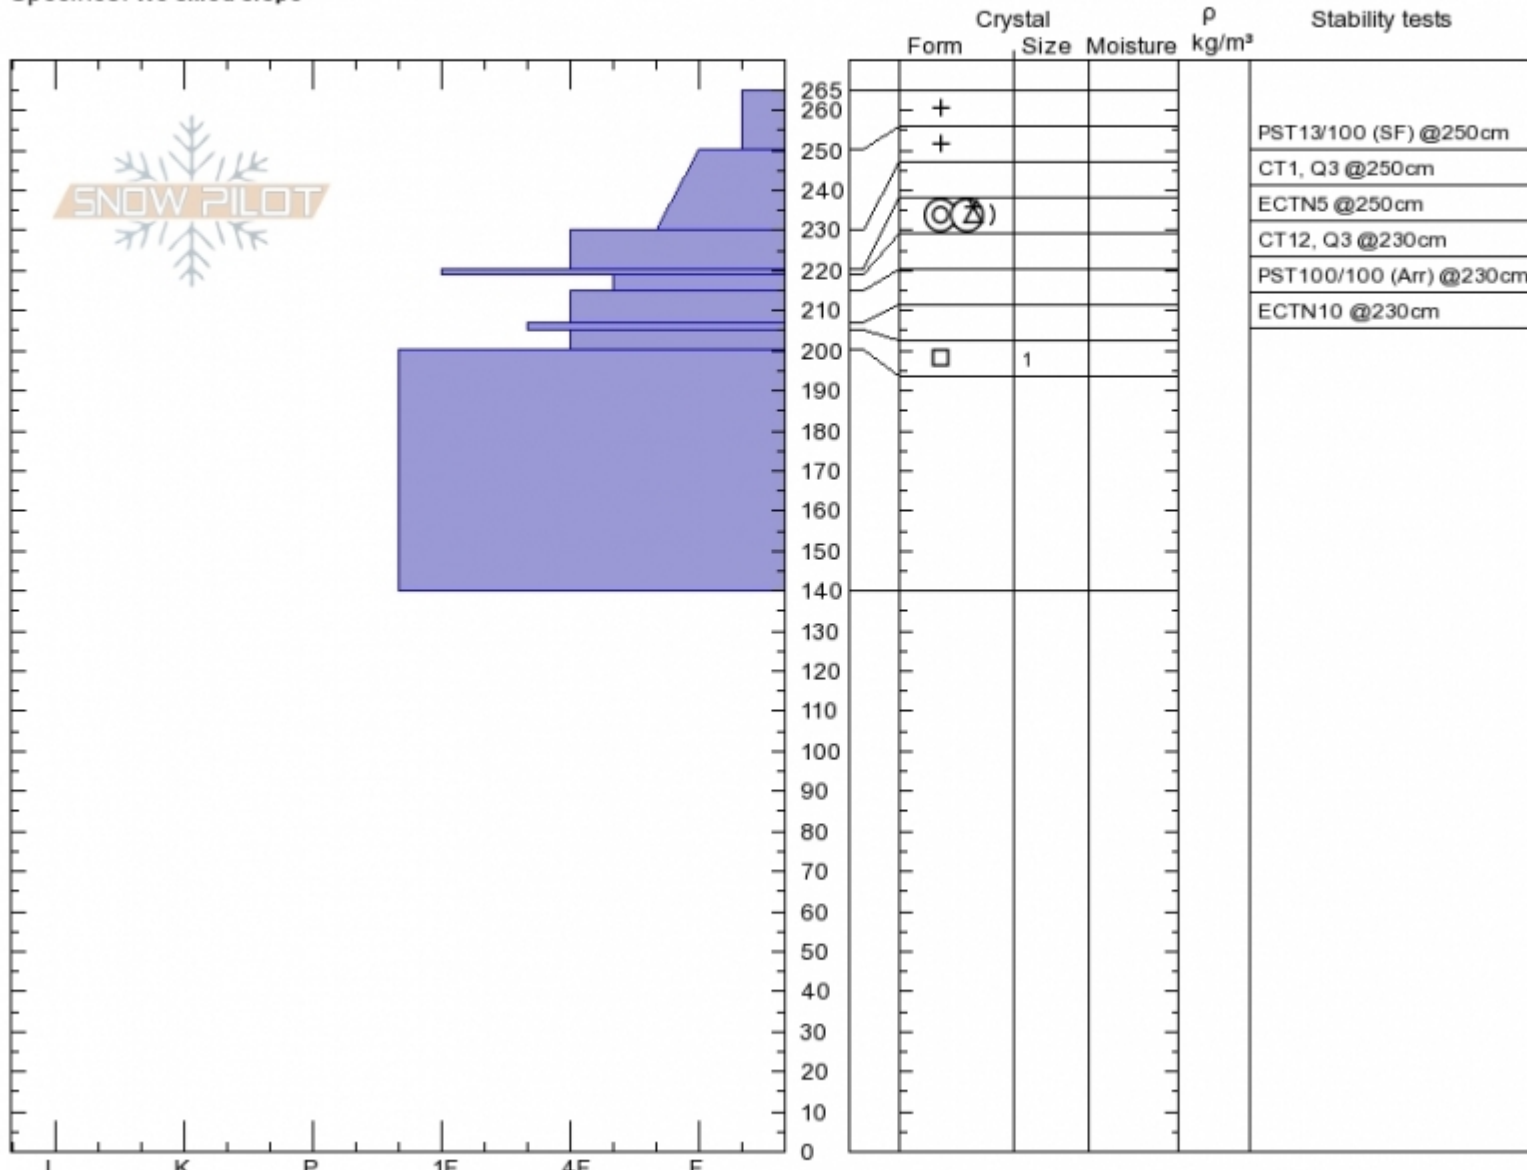

Headwall
 Gallatin Range-N
 MT
 Elevation: 8749 ft
 Aspect: 35°
 Specifics: We skied slope

Gabrielle Antonioli
 Thu Feb 15 12:00 2018
 Co-ord: 45.39334N, -110.95377W
 Slope Angle: 30°
 Wind Loading:

Stability: Fair
 Air Temperature: -15°C
 Sky Cover: SCT
 Precipitation: S-1
 Wind: W Light Breeze

HS265
 Stability Test Notes

Layer No

Notes: Skies obscured, cleared throughout the day. Light winds at pit location, but consistent W wind at higher elevations.

Hyalite Headwall Pit Profile

Advisory Region
 Northern Gallatin
 Longitude
 -110.95W
 Latitude
 45.39N