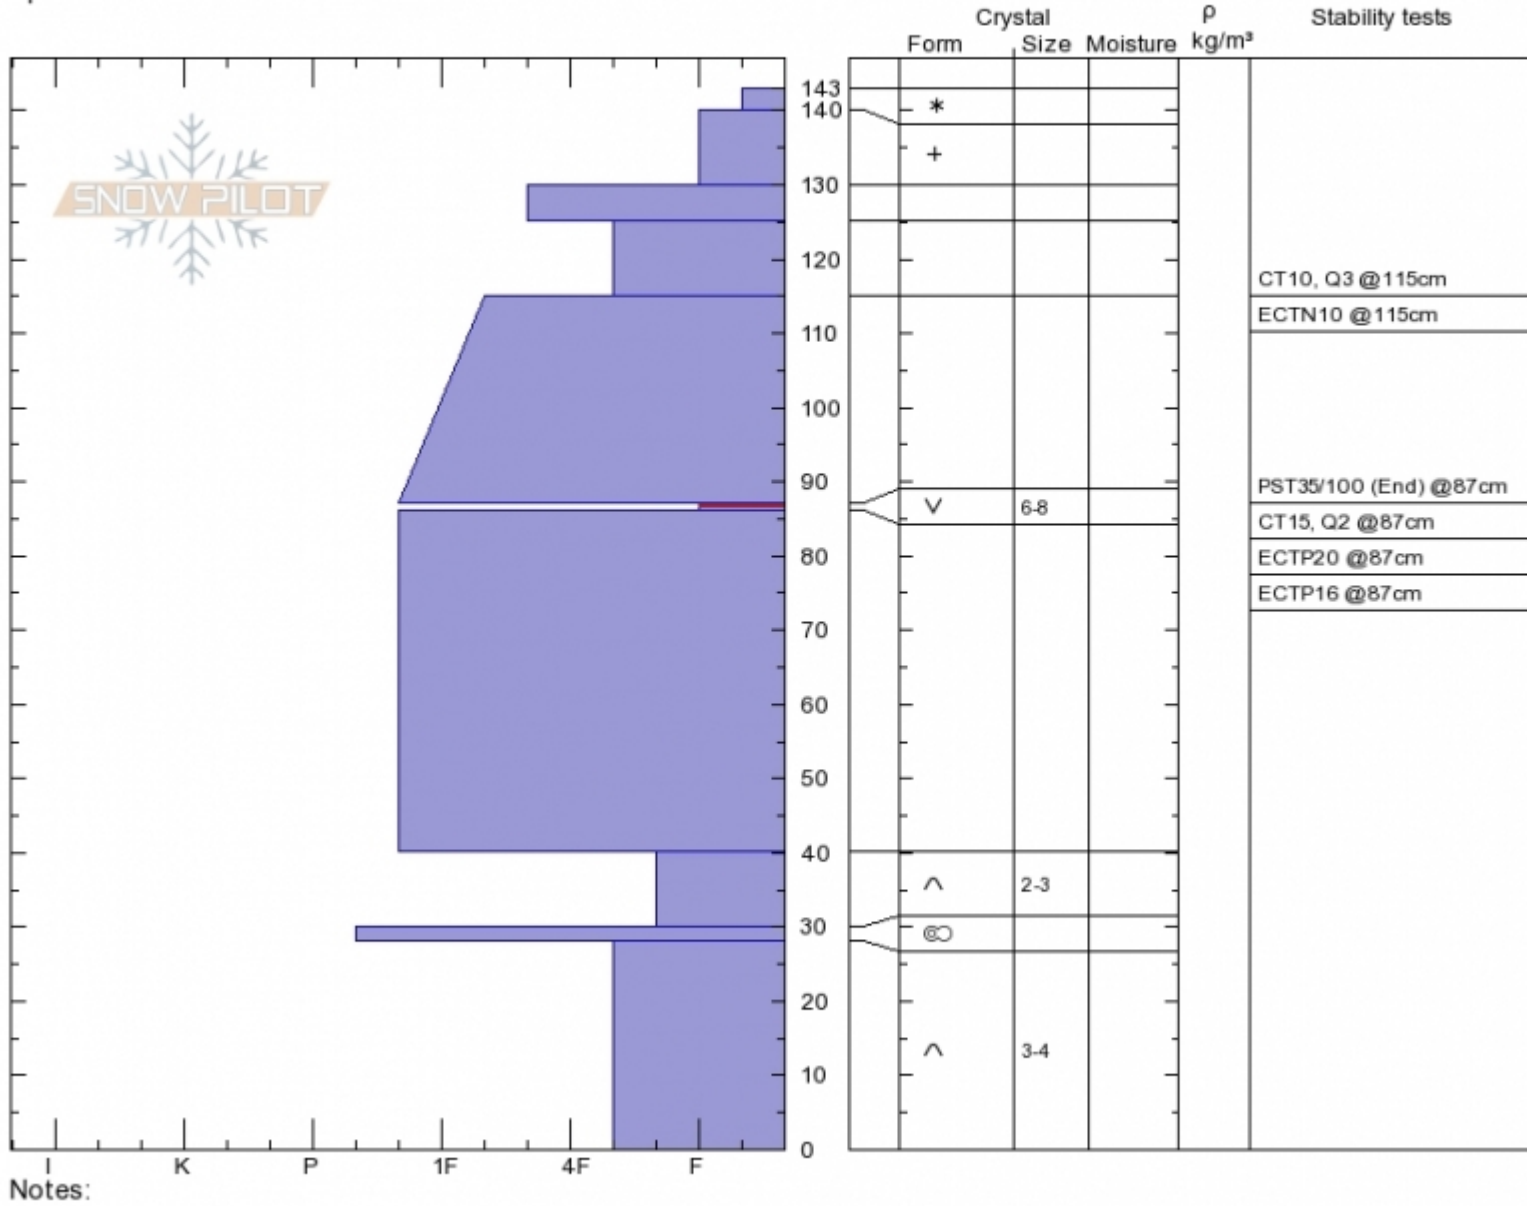

Ski Hill
Lionhead Range
MT
 Elevation: **8000 ft**
 Aspect: **50°**
 Specifics:

Alex Marienthal
Mon Feb 12 12:08 2018
 Co-ord: **44.70216N, -111.29522W**
 Slope Angle: **27°**
 Wind Loading:

Stability: **Fair**
 Air Temperature:
 Sky Cover: **FEW**
 Precipitation: **NO**
 Wind: **NE Calm**

HS143
 Stability Test Notes

Layer No
86-87: Pr

Advisory Region
 Lionhead Range
 Lionhead Range, 2018-02-13