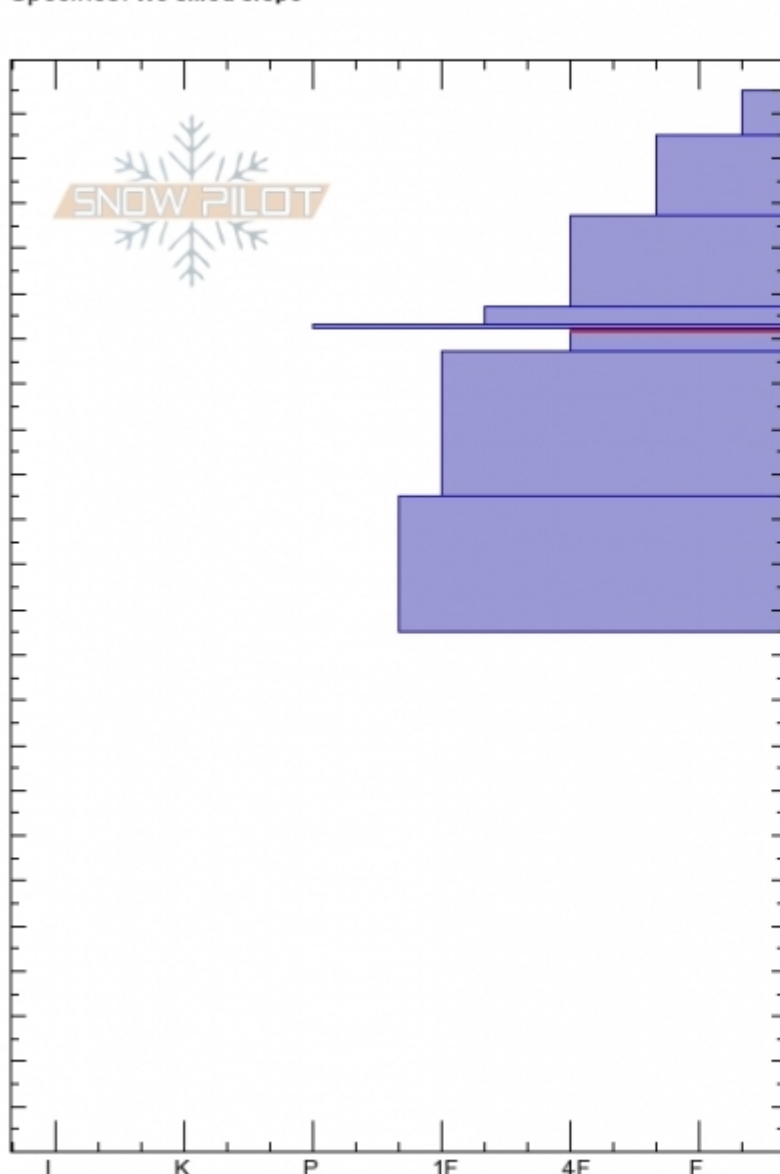

N Bridgers, Throne
Bridger Range
MT
 Elevation: **8000 ft**
 Aspect: **70°**
 Specifics: **We skied slope**

Eric Knoff
Fri Feb 9 12:00 2018
 Co-ord: **45.88336N, -110.94998W**
 Slope Angle: **33°**
 Wind Loading:

Stability:
 Air Temperature: **-10°C**
 Sky Cover: **BKN**
 Precipitation: **S-1**
 Wind: **N Moderate**

HS235
 Stability Test Notes

Layer No
177-182:

Crystal Form	Crystal Size	Moisture	ρ kg/m ³	Stability tests
+				
+				ECTN18 @220cm
+	(Δ)			CT18, Q2 @220cm
/				
■				
/				
•				
•				

Notes: Deep and stable snowpack despite 3" of SWE the previous 5 days.

Advisory Region
 Bridger Range
 Bridger Range, 2018-02-10