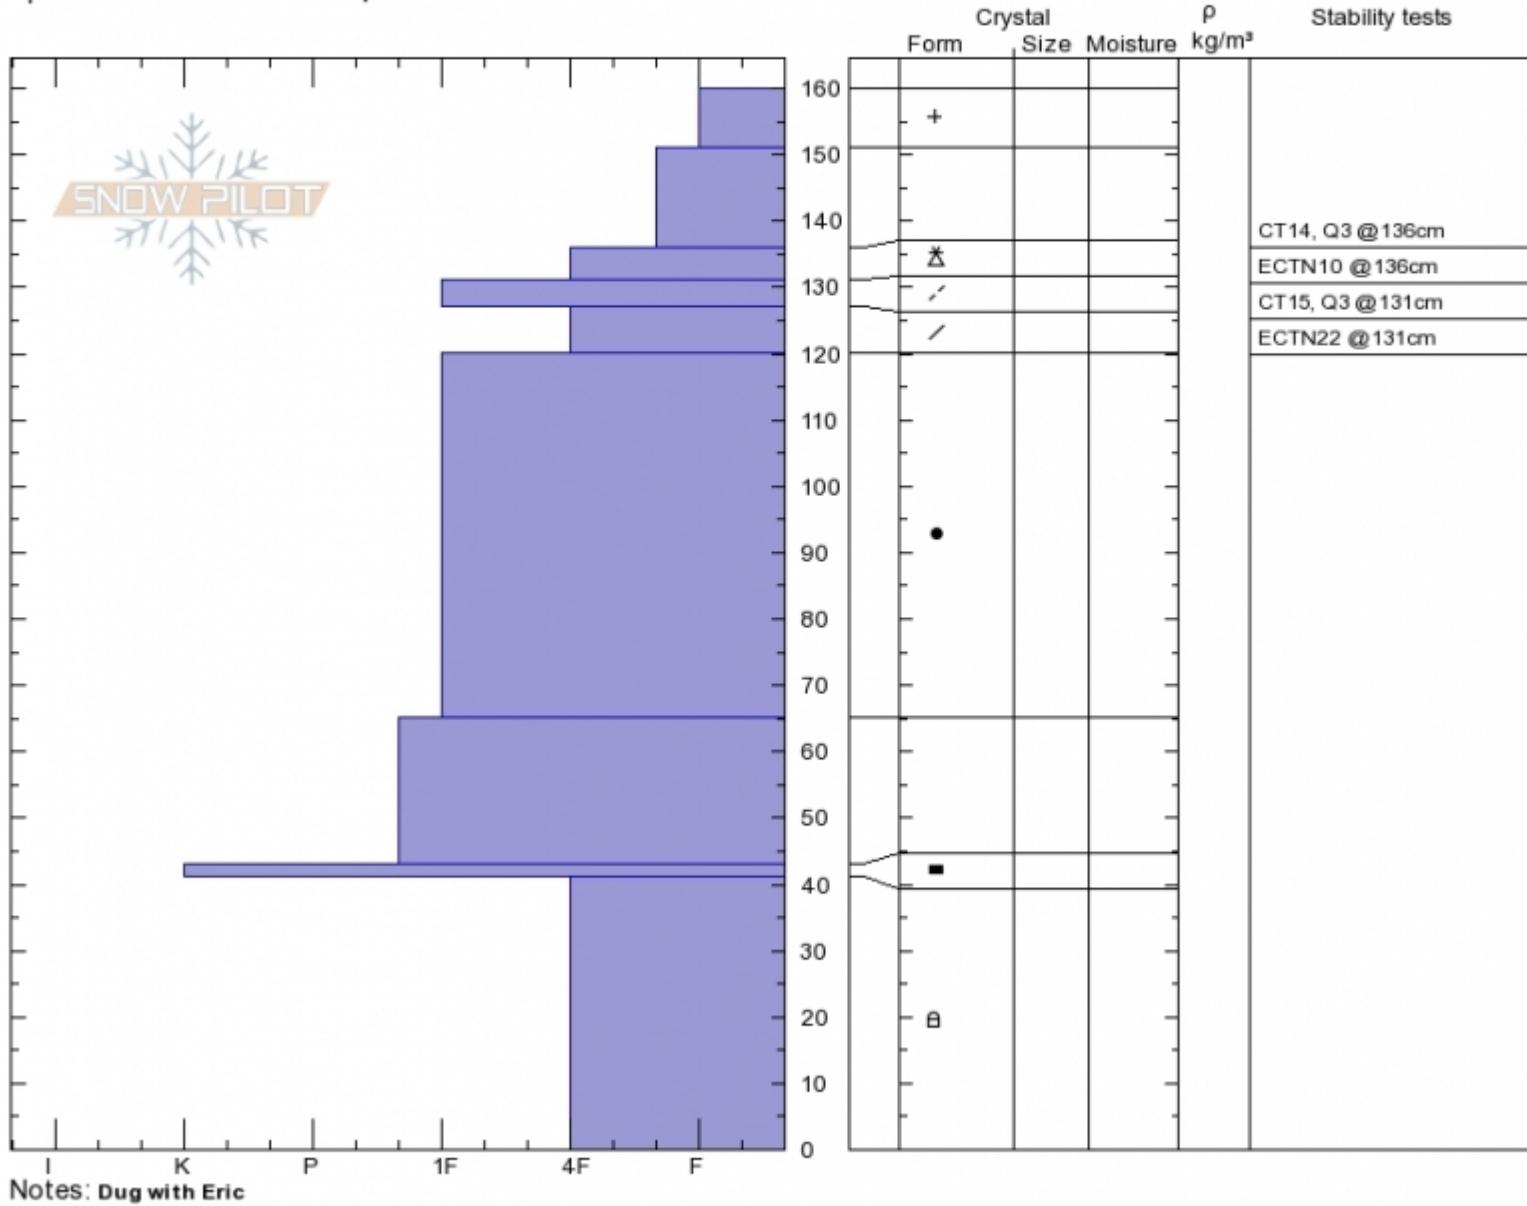

N. Bridgers
Bridger Range
MT
 Elevation: **8580 ft**
 Aspect: **50°**
 Specifics: **We snowmobiled slope**

Gabrielle Antonioli
Tue Feb 6 23:00 2018
 Co-ord: **45.89153N, -110.94526W**
 Slope Angle: **25°**
 Wind Loading:

Stability: **Fair**
 Air Temperature: **-4°C**
 Sky Cover: **OVC**
 Precipitation: **S-1**
 Wind: **W Moderate**

HS160
Stability Test Notes

Layer No

Advisory Region
 Bridger Range
 Longitude
 -110.95W
 Latitude
 45.89N
 Bridger Range, 2018-02-07