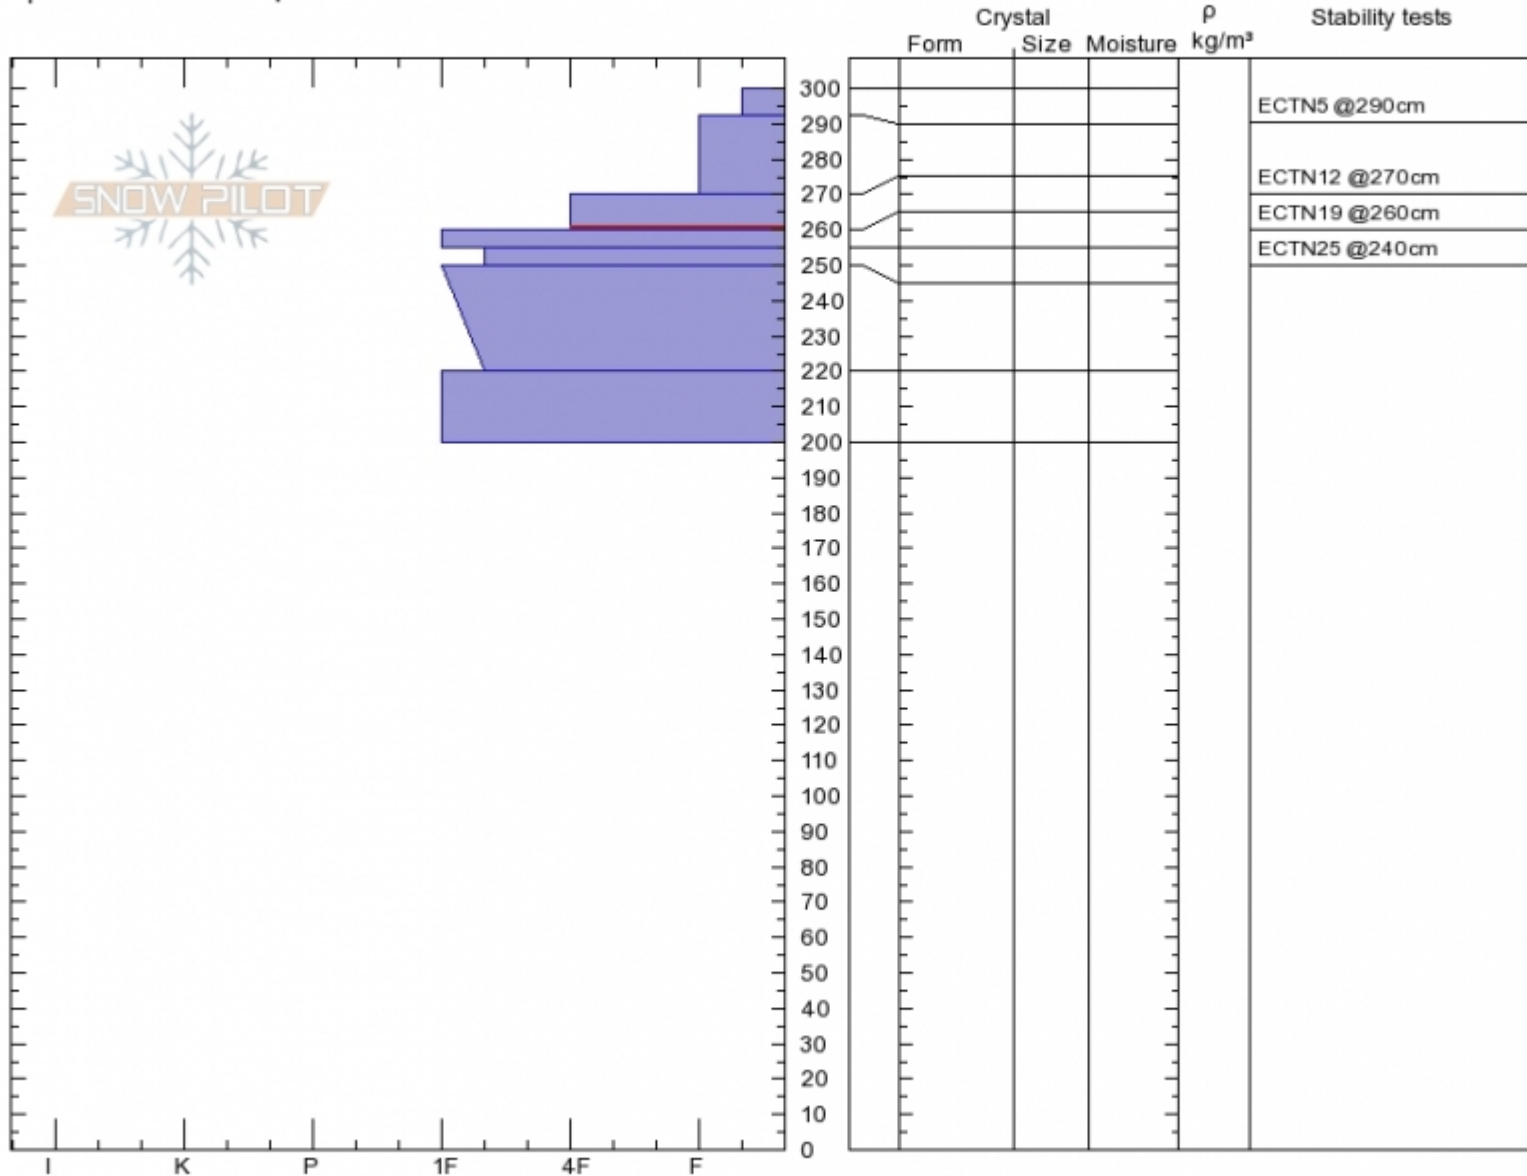

north Barronette  
 Beartooths  
 MT  
 Elevation: 8700 ft  
 Aspect: 145°  
 Specifics: We skied slope

Beau Fredlund  
 Tue Feb 6 11:00 2018  
 Co-ord: 45.00964N, -110.05951E  
 Slope Angle: 31°  
 Wind Loading:

Stability:  
 Air Temperature: -3°C  
 Sky Cover: BKN  
 Precipitation: S2  
 Wind: SW Light Breeze

HS300  
 Stability Test Notes

Layer No  
 260-270: F  
 255-260: V

Notes: Skied phenomenal. So signs of instability.