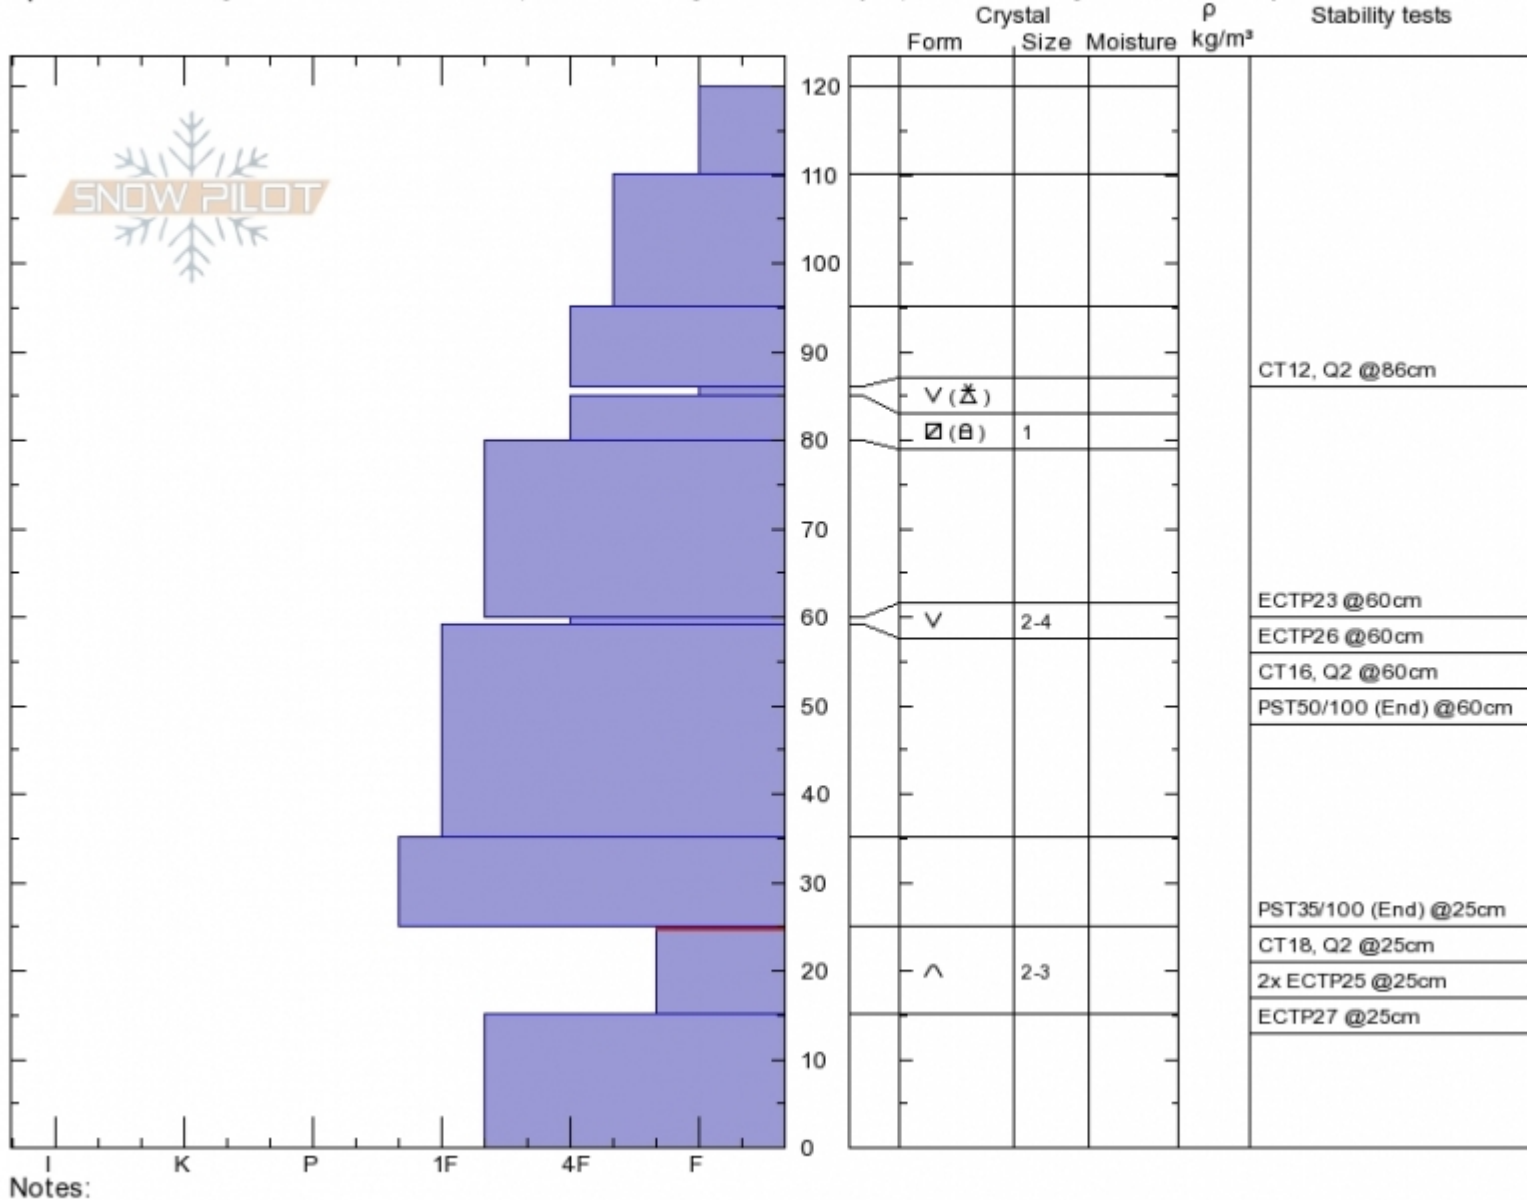

Two Top Loop Road  
 Henry Lake Mtns  
 ID  
 Elevation: 6900 ft  
 Aspect: 140°

Alex Marienthal  
 Fri Jan 26 12:22 2018  
 Co-ord: 44.61243N, -111.29749W  
 Slope Angle: 31°  
 Wind Loading: **previous**

Stability: **Fair**  
 Air Temperature:  
 Sky Cover: **BKN**  
 Precipitation: **S-1**  
 Wind: **Calm**

HS120  
 Stability Test Notes

Layer No  
 15-25: Pro

Specifics: Pit is adjacent to avalanche: other; Recent activity on similar slopes; Recent activity on different slopes