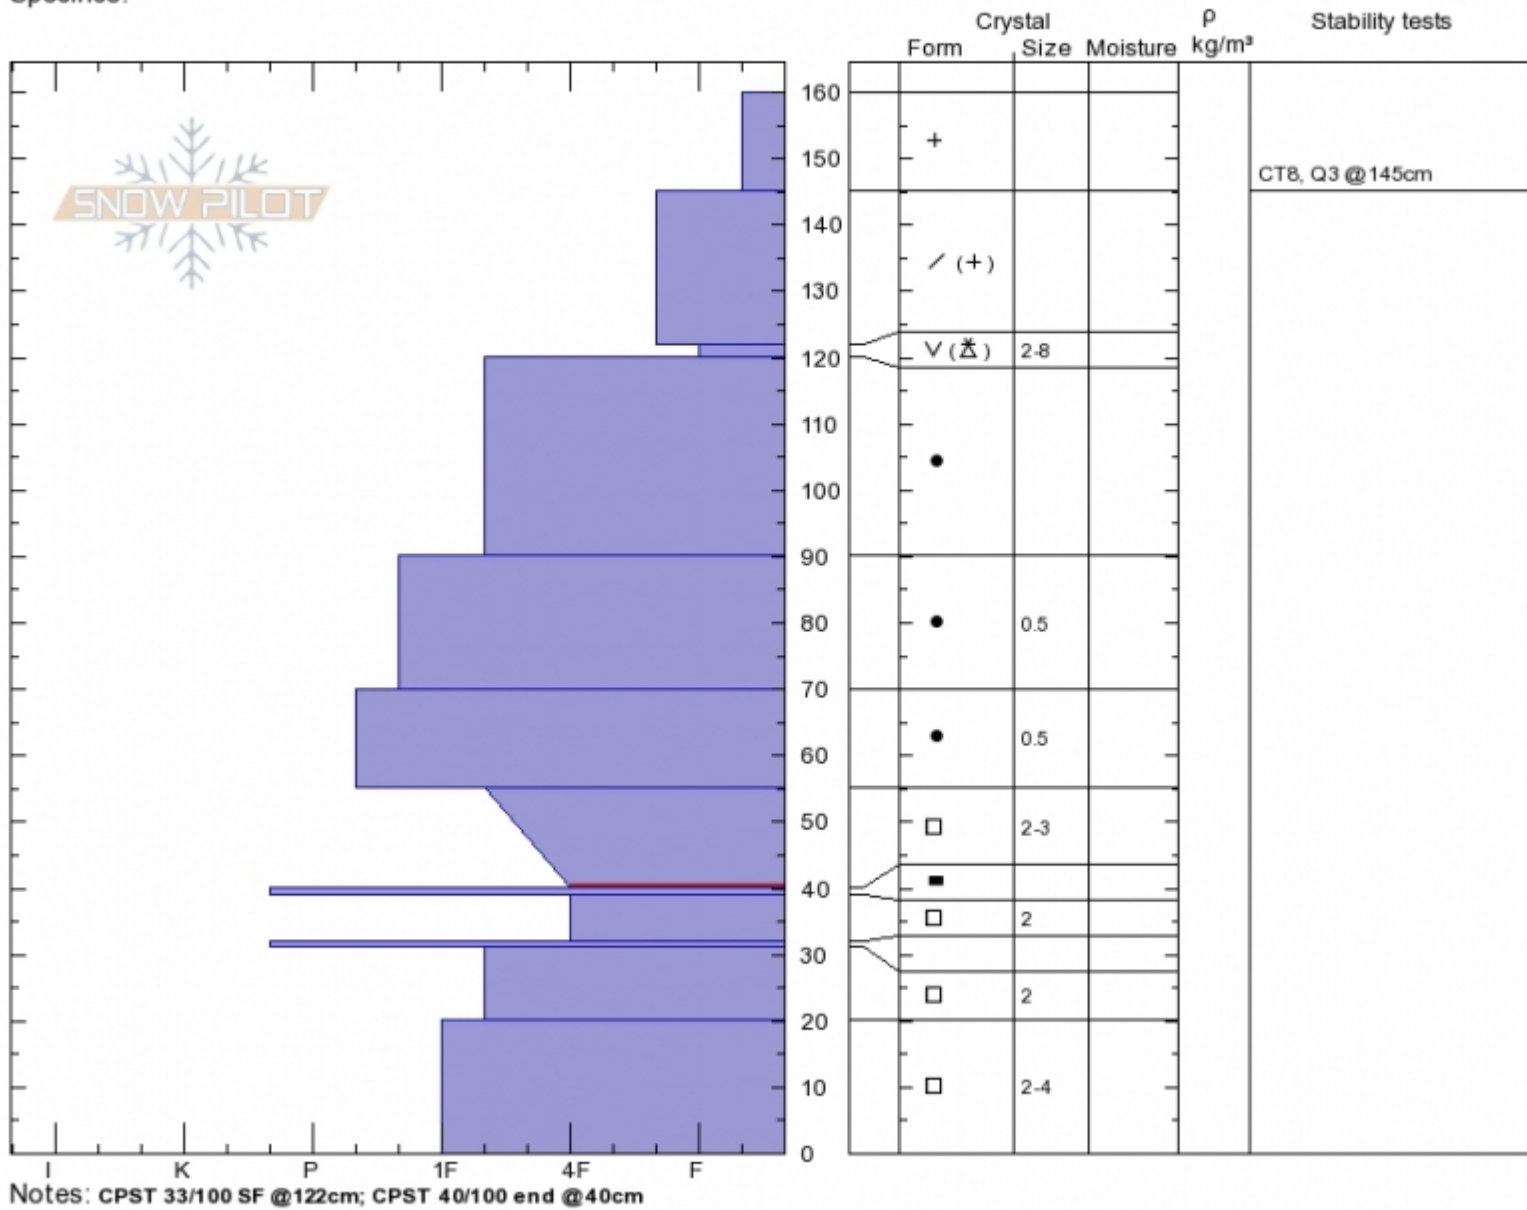

**Ski Hill**  
**Lionhead Range**  
**MT**  
 Elevation: **8130 ft**  
 Aspect: **70°**  
 Specifics:

**Doug Chabot-Admin**  
**Tue Jan 23 12:30 2018**  
 Co-ord: **44.70228N, -111.29568W**  
 Slope Angle: **24°**  
 Wind Loading: **previous**

Stability: **Good**  
 Air Temperature: **-7°C**  
 Sky Cover: **BKN**  
 Precipitation: **NO**  
 Wind: **SW Light Breeze**

**HS160**  
 Stability Test Notes

Layer No  
 120-122: s  
 40-55: Pr

Advisory Region  
 Lionhead Range