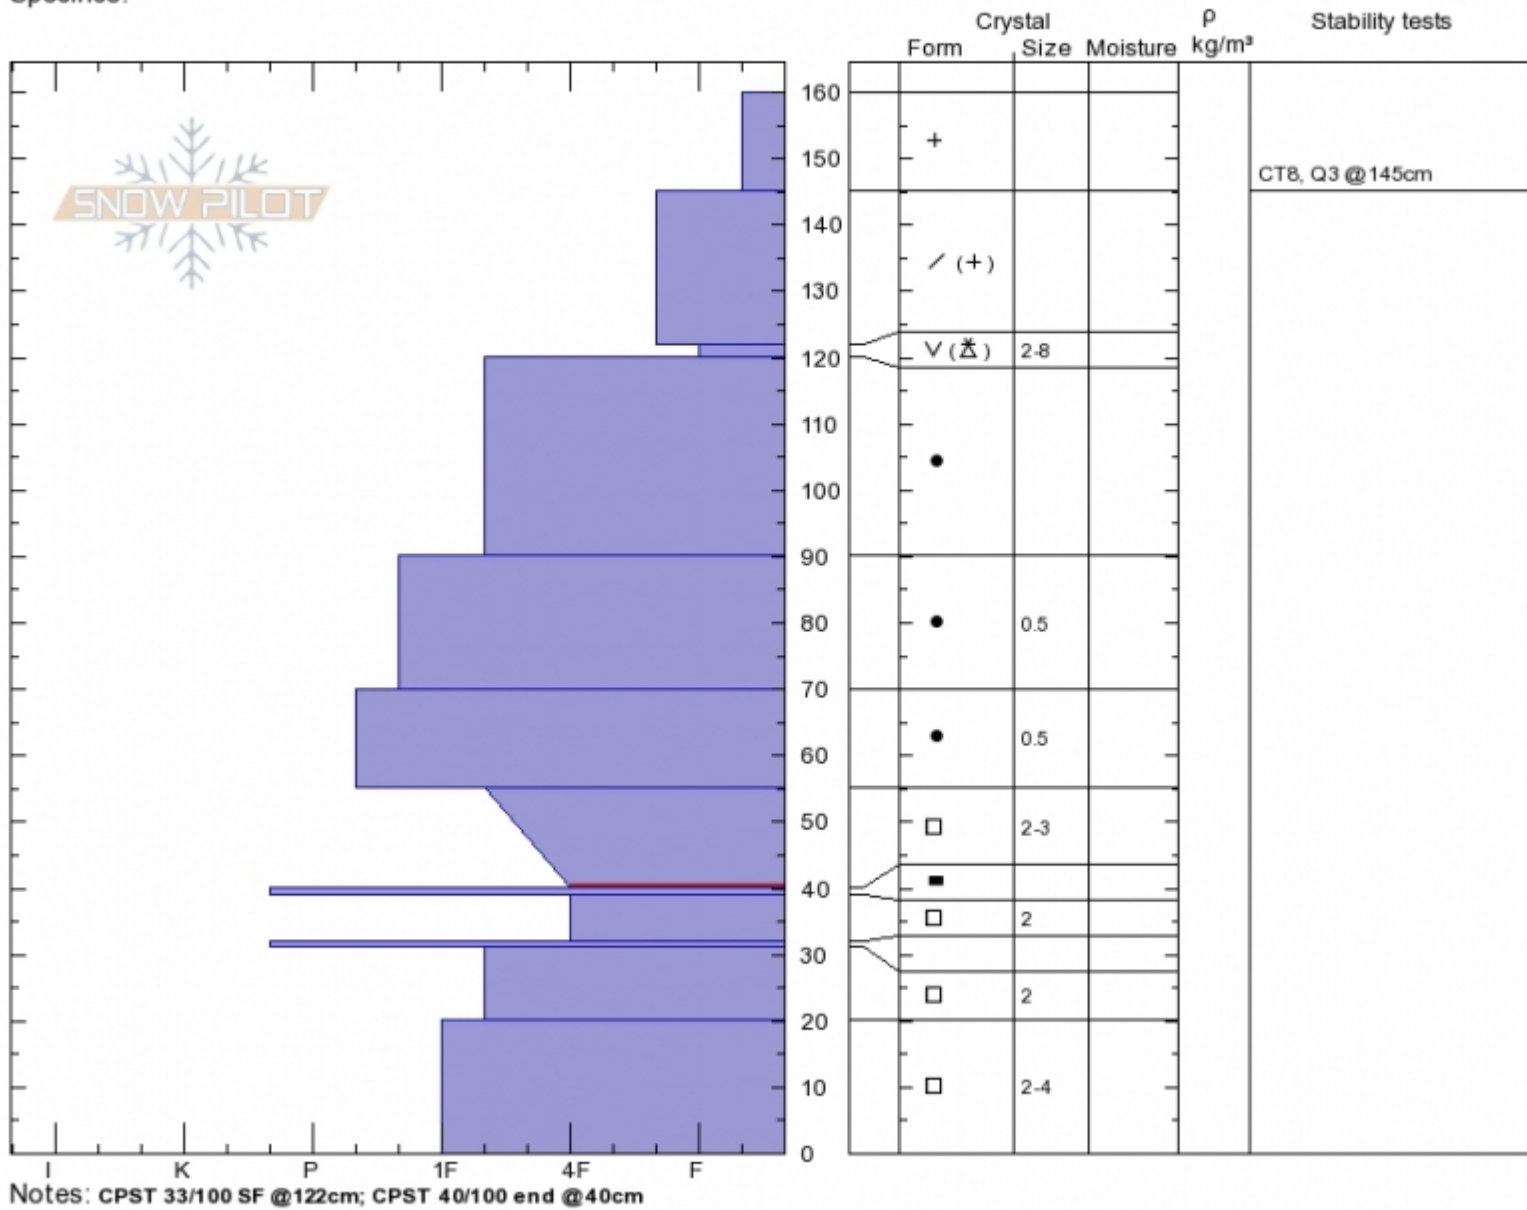

Ski Hill
Lionhead Range
MT
 Elevation: **8130 ft**
 Aspect: **70°**
 Specifics:

Doug Chabot-Admin
Tue Jan 23 12:30 2018
 Co-ord: **44.70228N, -111.29568W**
 Slope Angle: **24°**
 Wind Loading: **previous**

Stability: **Good**
 Air Temperature: **-7°C**
 Sky Cover: **BKN**
 Precipitation: **NO**
 Wind: **SW Light Breeze**

HS160
 Stability Test Notes

Layer No
 120-122: s
 40-55: Pr

Advisory Region
 Lionhead Range

Forecast link: [GNFAC Avalanche Advisory for Thu Jan 25, 2018](#) [GNFAC Avalanche Advisory for Fri Jan 26, 2018](#)

Lionhead Range, 2018-01-24