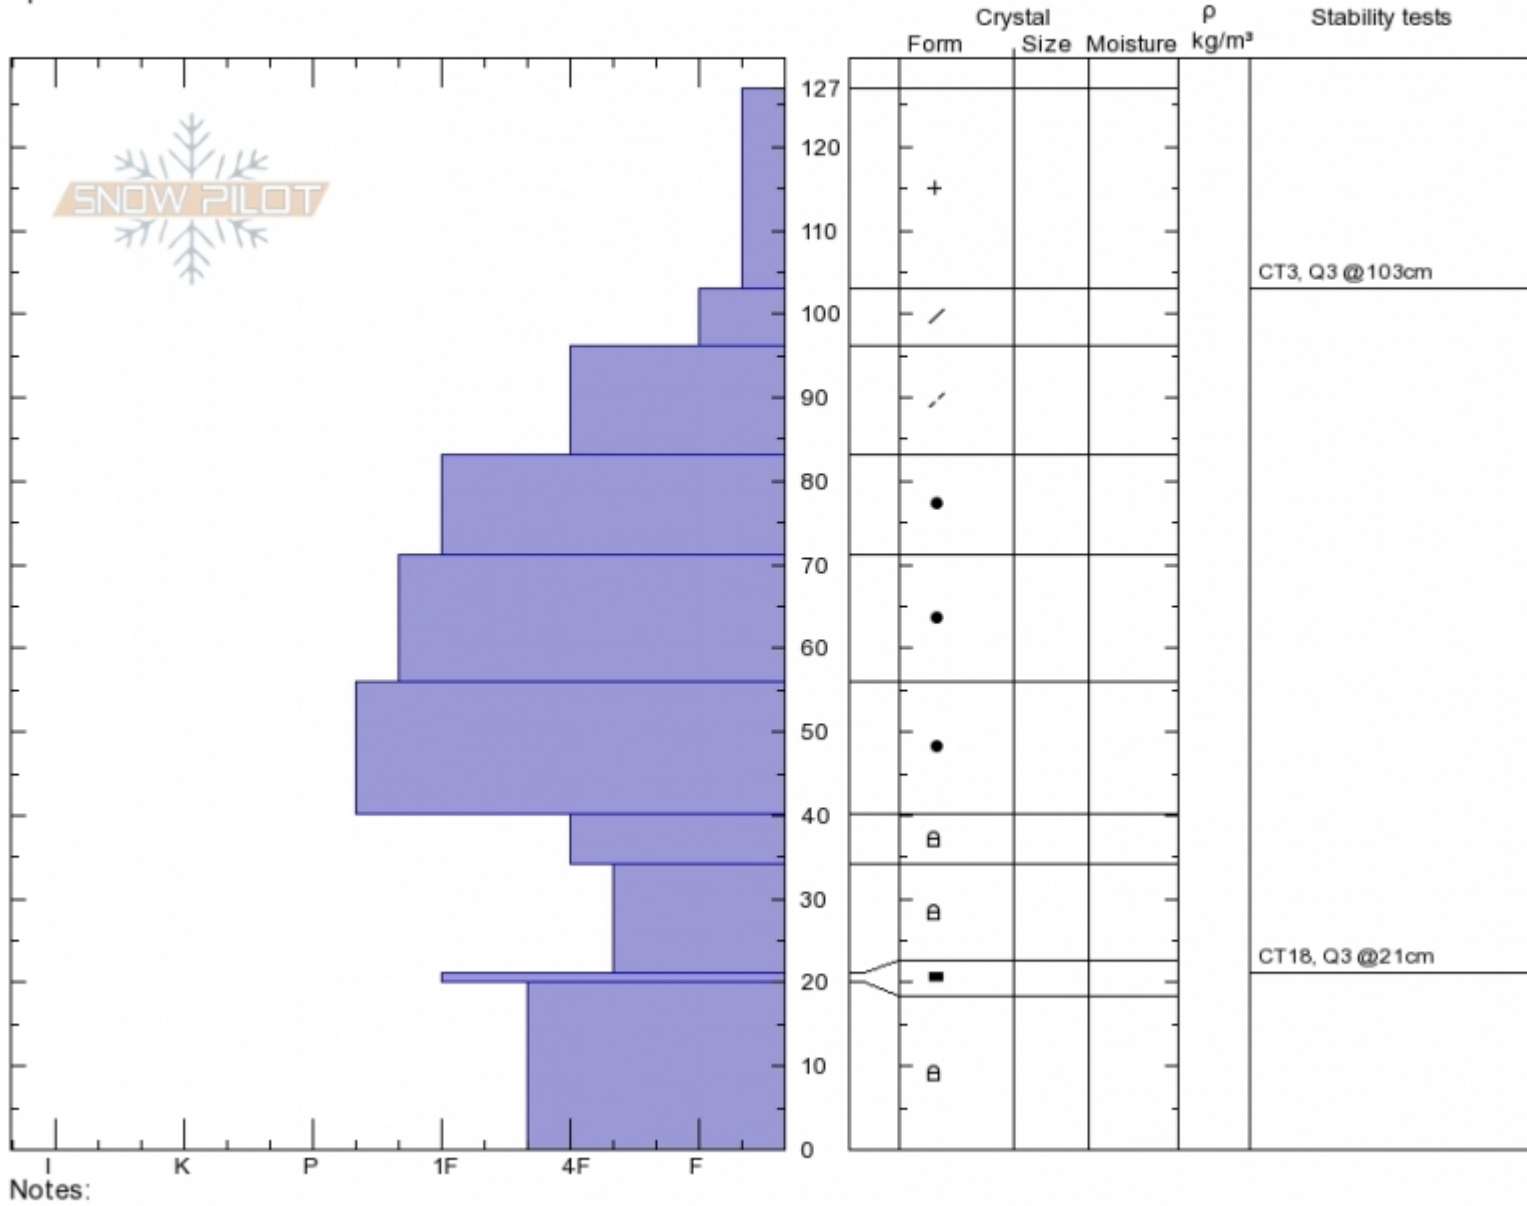

**Motor Hill**  
**Lionhead Range**  
**MT**  
 Elevation: **8700 ft**  
 Aspect: **110°**  
 Specifics:

**Doug Chabot-Admin**  
**Tue Jan 23 11:20 2018**  
 Co-ord: **44.73758N, -111.31294W**  
 Slope Angle: **32°**  
 Wind Loading: **no**

Stability: **Good**  
 Air Temperature: **-7°C**  
 Sky Cover: **BKN**  
 Precipitation: **NO**  
 Wind: **Calm**

**HS127**  
**Stability Test Notes**

Layer No

Advisory Region  
 Lionhead Range  
 Lionhead Range, 2018-01-24