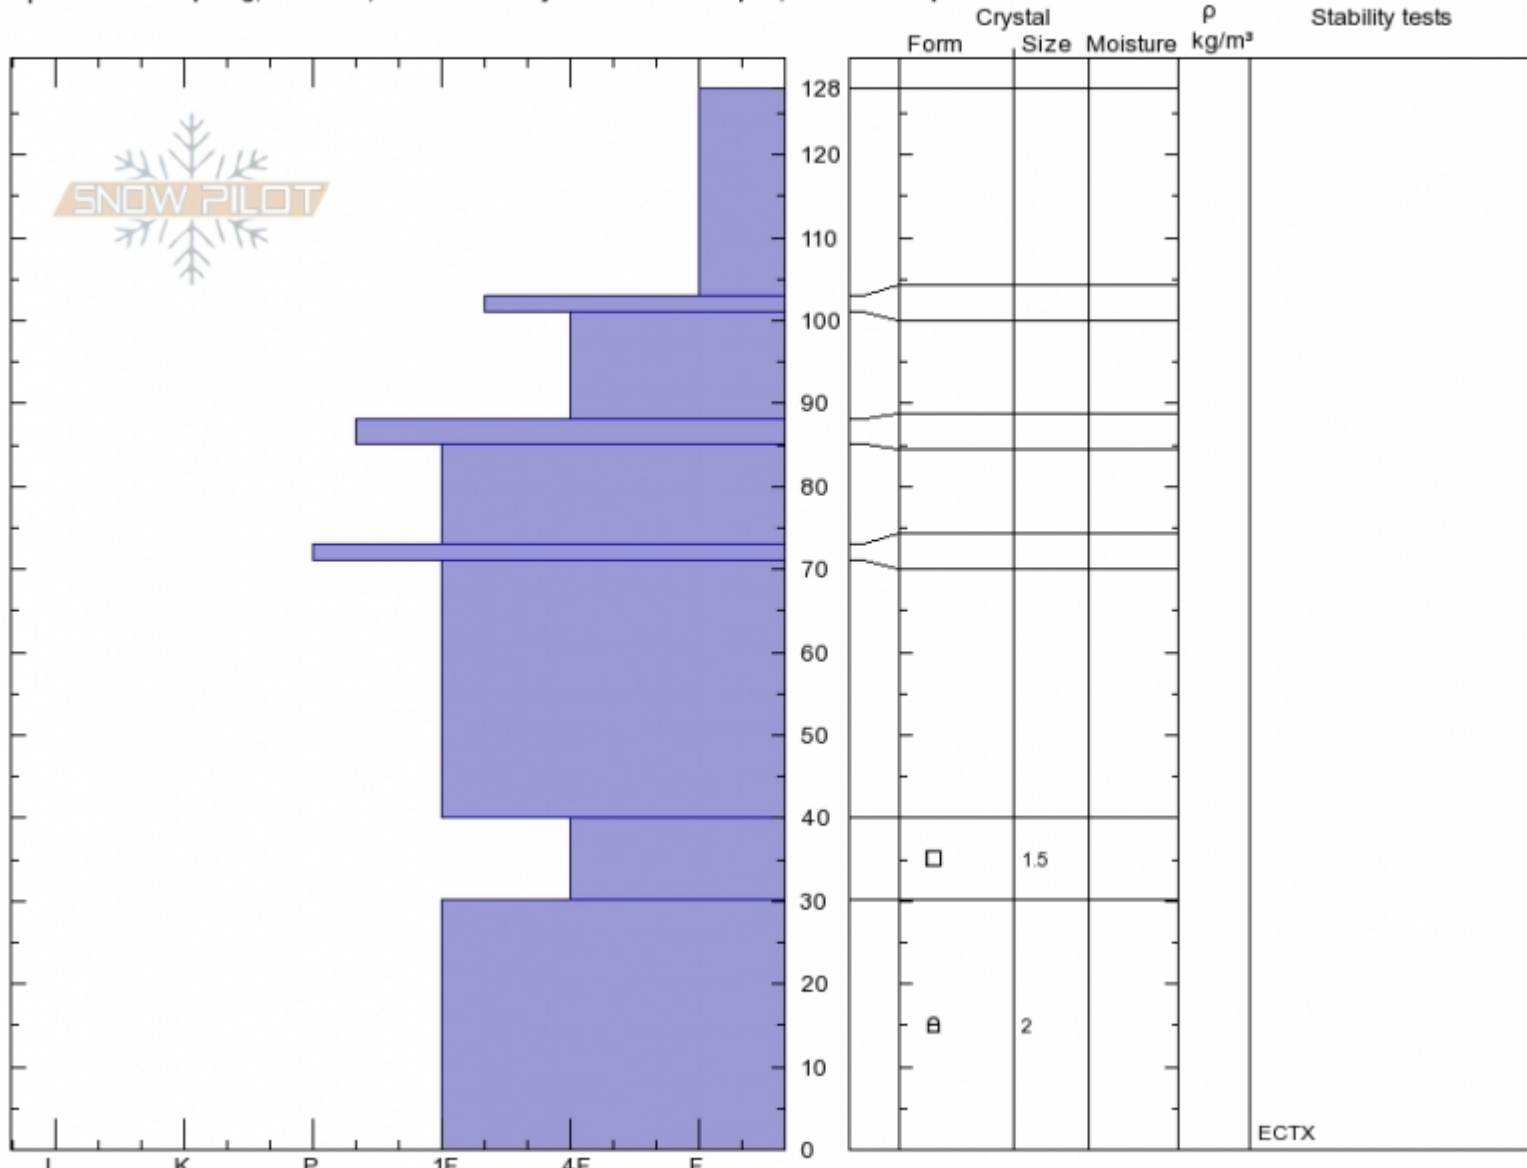

west Barronette
 Beartooths
 MT

Elevation: 8100 ft
 Aspect: 227°

Beau Fredlund
 Mon Jan 22 13:00 2018
 Co-ord: 44.93811N, -110.10436E
 Slope Angle: 25°
 Wind Loading:

Stability:
 Air Temperature:
 Sky Cover:
 Precipitation:
 Wind:

HS128
 Stability Test Notes

Layer No
 30-40: Pr

Specifics: Collapsing, localized; Recent activity on different slopes; We skied slope

Notes: Had my ECT propagate with an extra 10 taps from the shoulder. Fairly solid bridge there, but definitely weak snow near the ground.