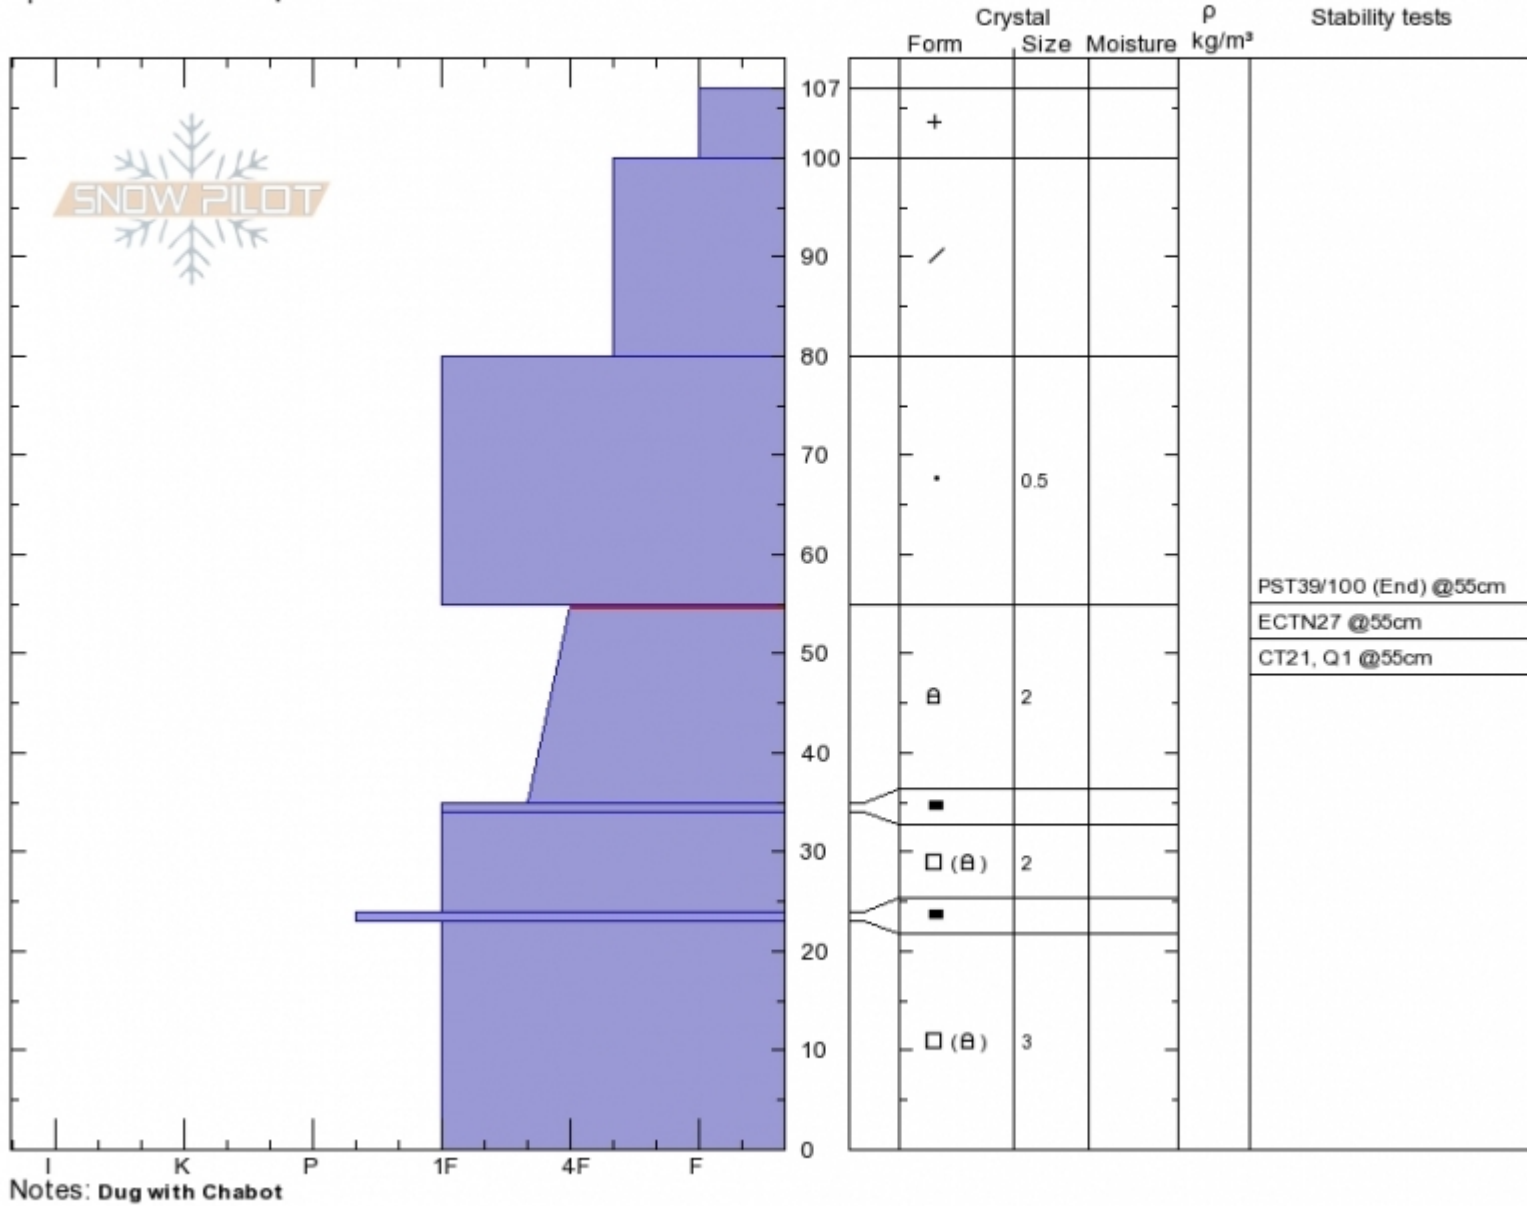

Bacon Rind High
Madison Range-S
MT
 Elevation: **9200 ft**
 Aspect: **105°**
 Specifics: **We skied slope**

Gabrielle Antonioli
Thu Jan 11 11:42 2018
 Co-ord: **44.96921N, -111.09452W**
 Slope Angle: **20°**
 Wind Loading: **no**

Stability: **Fair**
 Air Temperature: **-10°C**
 Sky Cover: **OVC**
 Precipitation: **S-1**
 Wind: **W Light Breeze**

HS107
Stability Test Notes

Layer No
35-55: Pr

Advisory Region
 Southern Madison
 Southern Madison, 2018-01-11