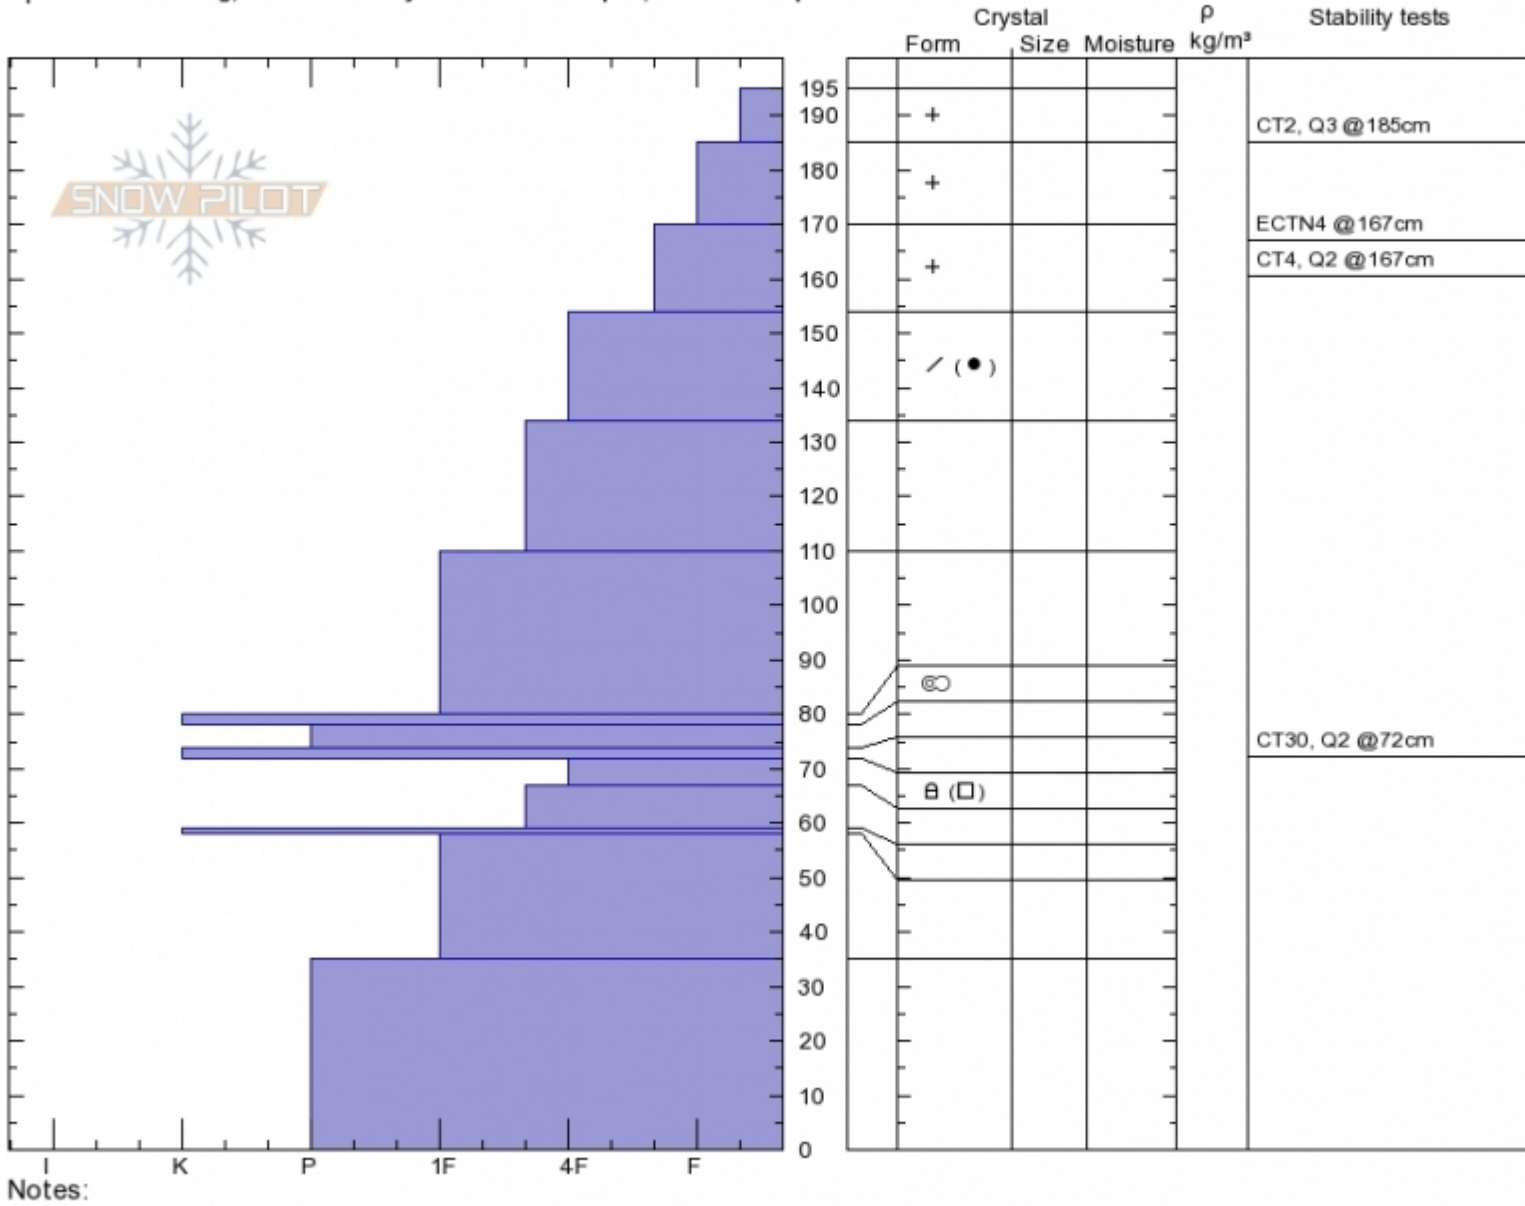

**Throne**  
**Bridger Range**  
**MT**  
 Elevation: **8040 ft**  
 Aspect: **85°**  
 Specifics: **Cracking; Recent activity on different slopes; We skied slope**

**Alex Marienthal**  
**Fri Jan 12 11:04 2018**  
 Co-ord: **45.88456N, -110.95000W**  
 Slope Angle: **27°**  
 Wind Loading: **no**

Stability: **Good**  
 Air Temperature:  
 Sky Cover: **OVC**  
 Precipitation: **S1**  
 Wind: **Calm**

**HS195 PF40**  
 Stability Test Notes  
**72: CPST40/90end**

Layer No  
**67-72: Pr**

Advisory Region  
 Bridger Range  
 Bridger Range, 2018-01-12